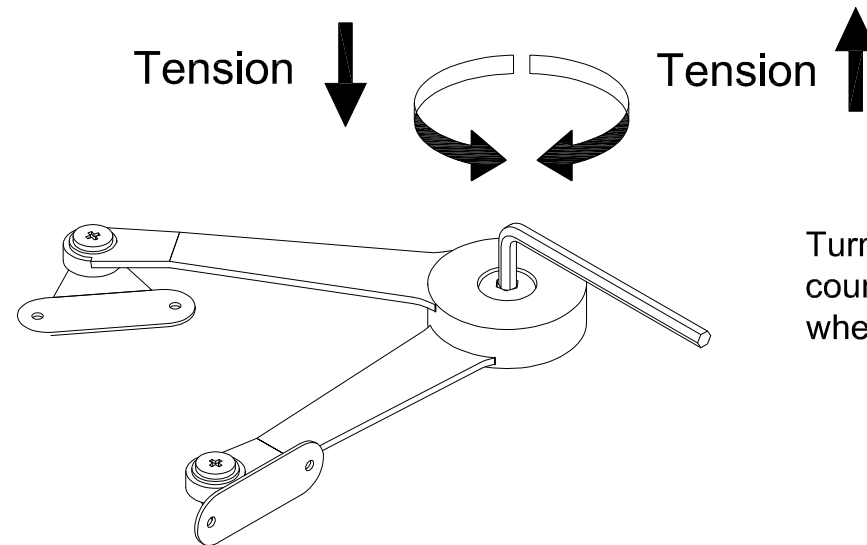

720375-26 TV CONSOLE

16

If you're having difficulty, our friendly Customer Care team is always here to help. Call us at 1.336.861.0604 during business hours, email parts@comfortpointe.com.

17

Setting the tension by adjusting the scew with the Allen wrench