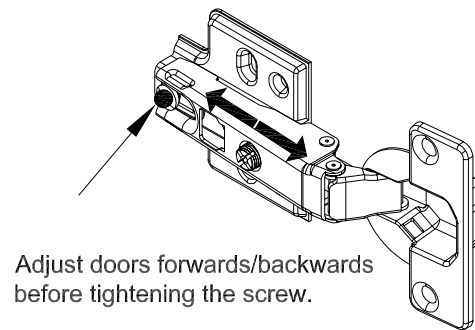

13

Our high Quality Euro hinges are 3-way adjustable:

If you're having difficulty, our friendly Customer Care team is always here to help. Call us at 1.336.861.0604 during business hours, email parts@comfortpointe.com.

Scan the code to watch the instructional video of door adjustment