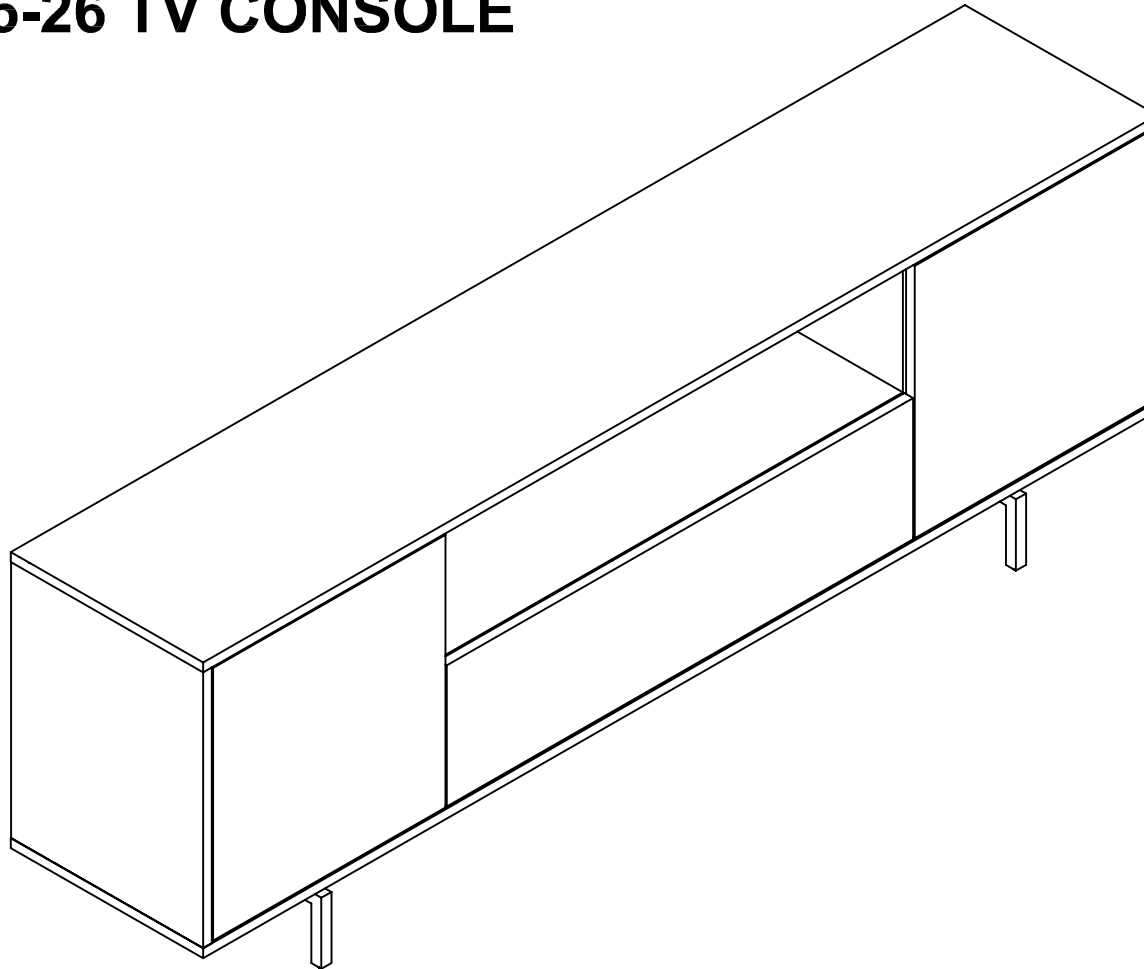

ASSEMBLY INSTRUCTIONS:

720375-26 TV CONSOLE

If you're having difficulty, our friendly Customer Care team is always here to help. Call us at 1.336.861.0604 during business hours, email parts@comfortpointe.com.