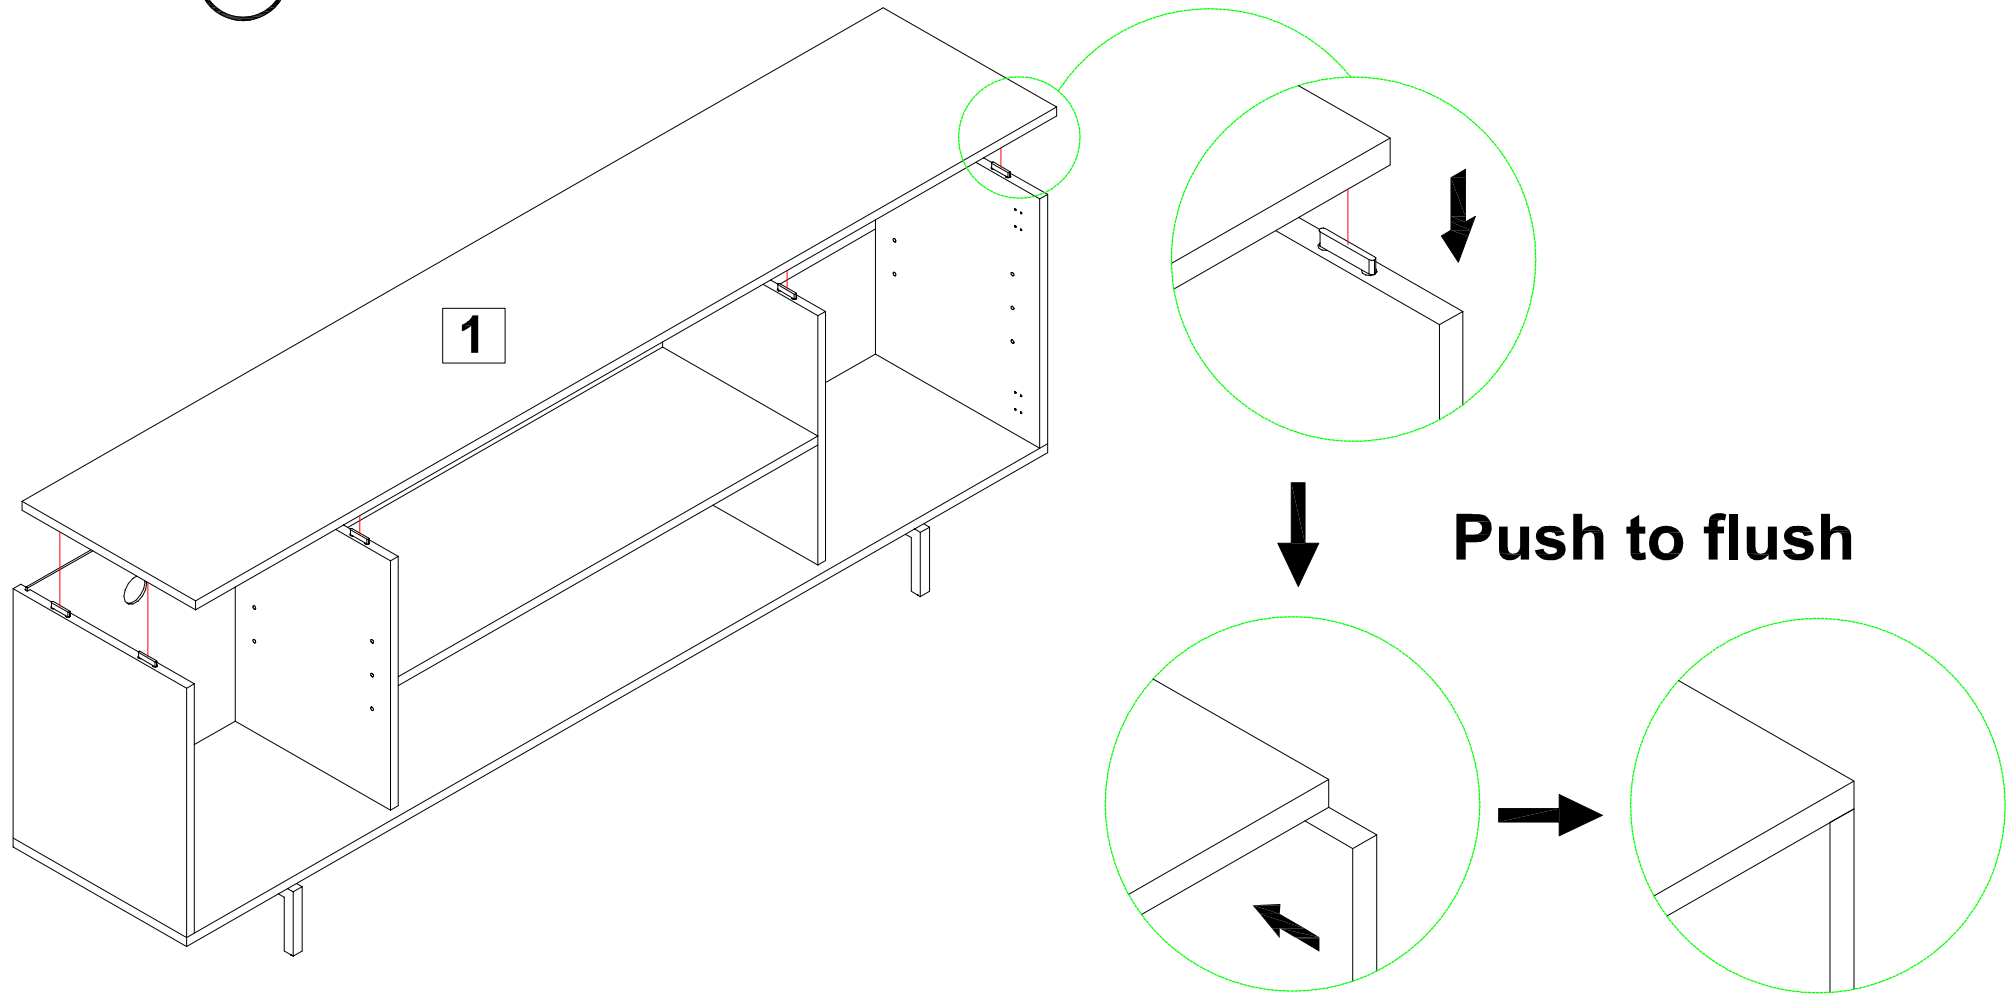

720475-26 TV CONSOLE

7

If you're having difficulty, our friendly Customer Care team is always here to help. Call us at 1.336.861.0604 during business hours, email parts@comfortpointe.com.