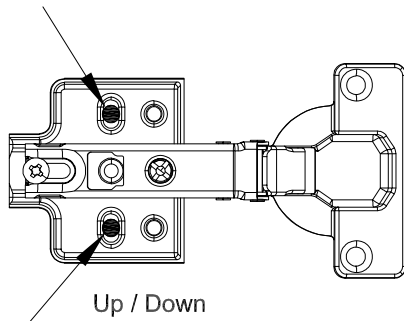

13

Our high Quality Euro hinges are 3-way adjustable:

If you're having difficulty, our friendly Customer Care team is always here to help. Call us at 1.336.861.0604 during business hours, email parts@comfortpointe.com.

Scan the code to watch the instructional video of door adjustment