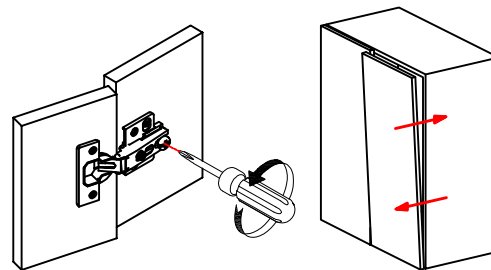

Scan the code to watch the instructional video of door adjustment

14

Our high Quality Euro hinges are 3-way adjustable:

Lateral Adjustment

Horizontal Adjustment

Vertical Adjustment

If you're having difficulty, our friendly Customer Care team is always here to help. Call us at 1.336.861.0604 during business hours, email parts@comfortpointe.com.