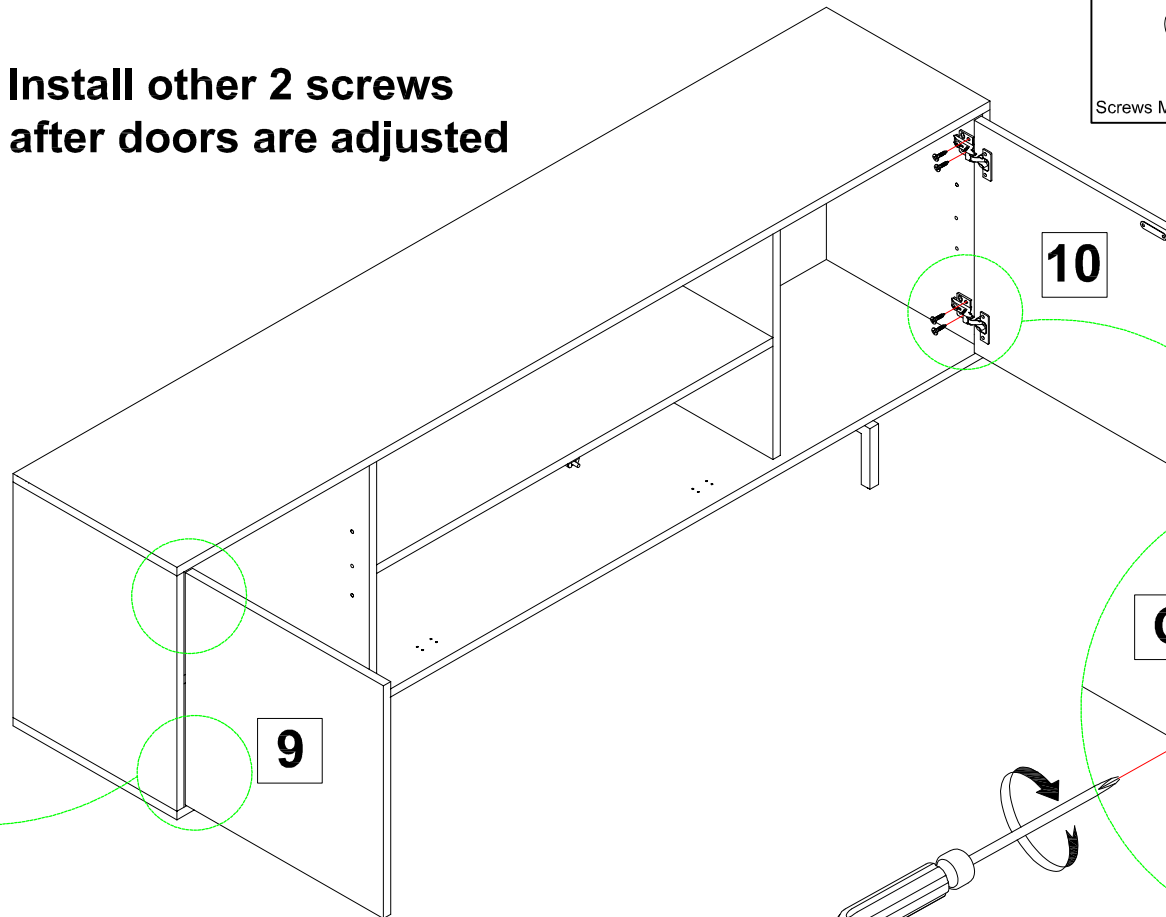

720375-26 TV CONSOLE

12

**Install other 2 screws
after doors are adjusted**

10

9