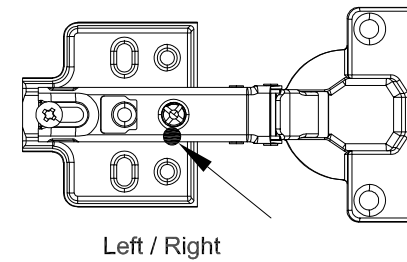

13

Our high Quality Euro hinges are 3-way adjustable:

If you're having difficulty, our friendly Customer Care team is always here to help. Call us at 1.336.861.0604 during business hours, email parts@comfortpointe.com.

Scan the code to watch the instructional video of door adjustment