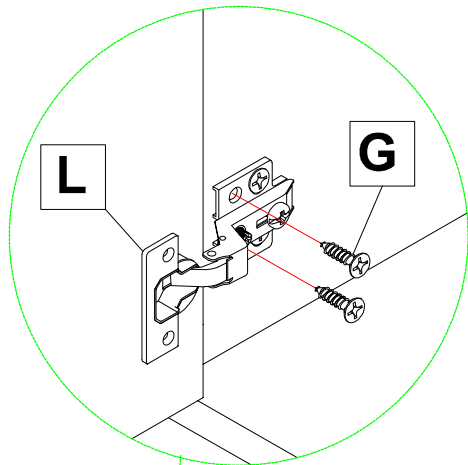

720375-26 TV CONSOLE

12

**Install other 2 screws
after doors are adjusted**

10

9