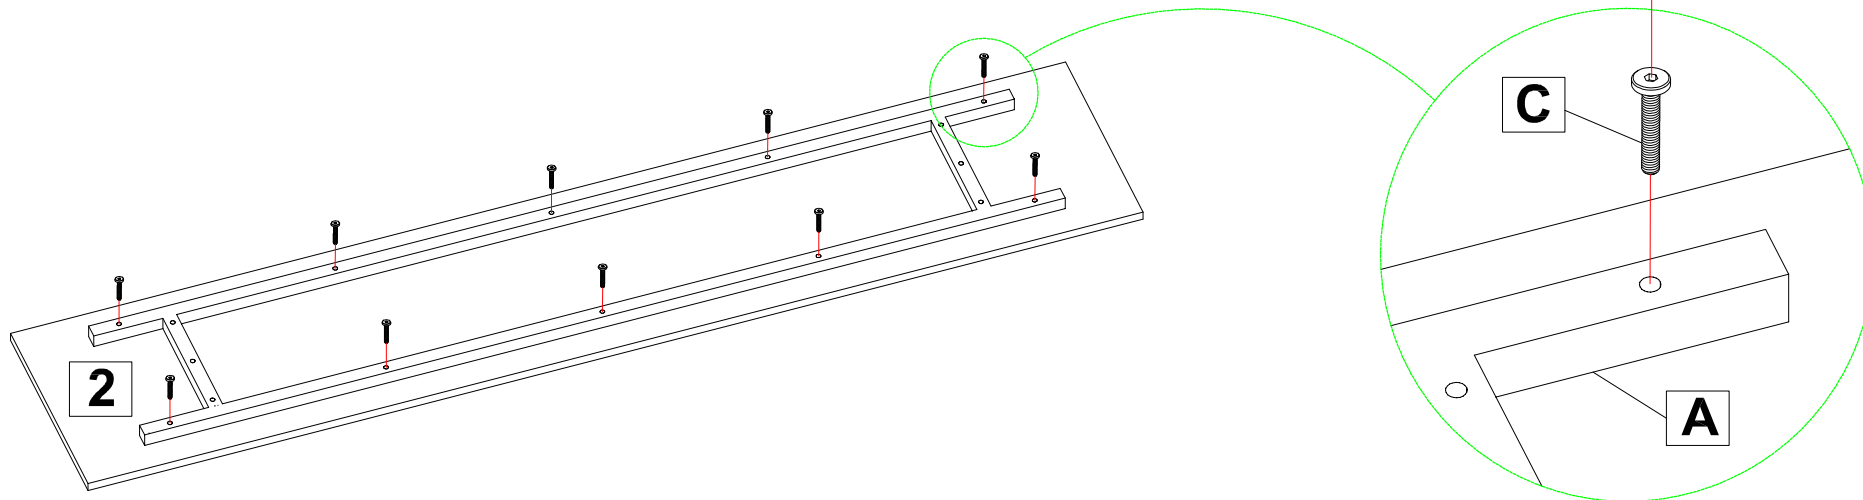

720375-26 TV CONSOLE

Parts List

CODE	DESCRIPTION	QTY
1	Top Panel	1 pc
2	Bottom Panel	1 pc
3	Fixed Shelf	1 pc
4	Left Inside Panel	1 pc
5	Right Inside Panel	1 pc
6	Left Panel	1 pc
7	Right Panel	1 pc
8	Back Panel	1 pc
9	Left Side Door	1 pc
10	Right Side Door	1 pc
11	Center Door	1 pc
12	Adjustable Shelf	2 pcs

Assembly Tools Required (Not Included)

Hardware List

CODE	DESCRIPTION	QTY
A	Metal Frame	1 pc
B	Metal Legs	2 pcs
C	Hex-Head bolts 1/4"x35mm	10 pcs
D	Allen Wrench	1 pc
E	Hex-Head bolts 1/4"x60mm	6 pcs
F	Magnetic catcher	3 pcs
G	Wood Screws M4x15mm	56 pcs
H	Wood Screws M3.5x20mm	22 pcs
I	Plastic Wedges	12 pcs
J	Shelf Pin 9mm	8 pcs
K	Middle Door Hinge	2 pcs
L	Side Door Hinge	4 pcs
M	Support Arm	1 pc
N	Anti-Tipping Kit	2 pcs

720375-26 TV CONSOLE

1

Please do not tighten the bolts until all the bolts are lined with holes

If you're having difficulty, our friendly Customer Care team is always here to help. Call us at 1.336.861.0604 during business hours, email parts@comfortpointe.com.