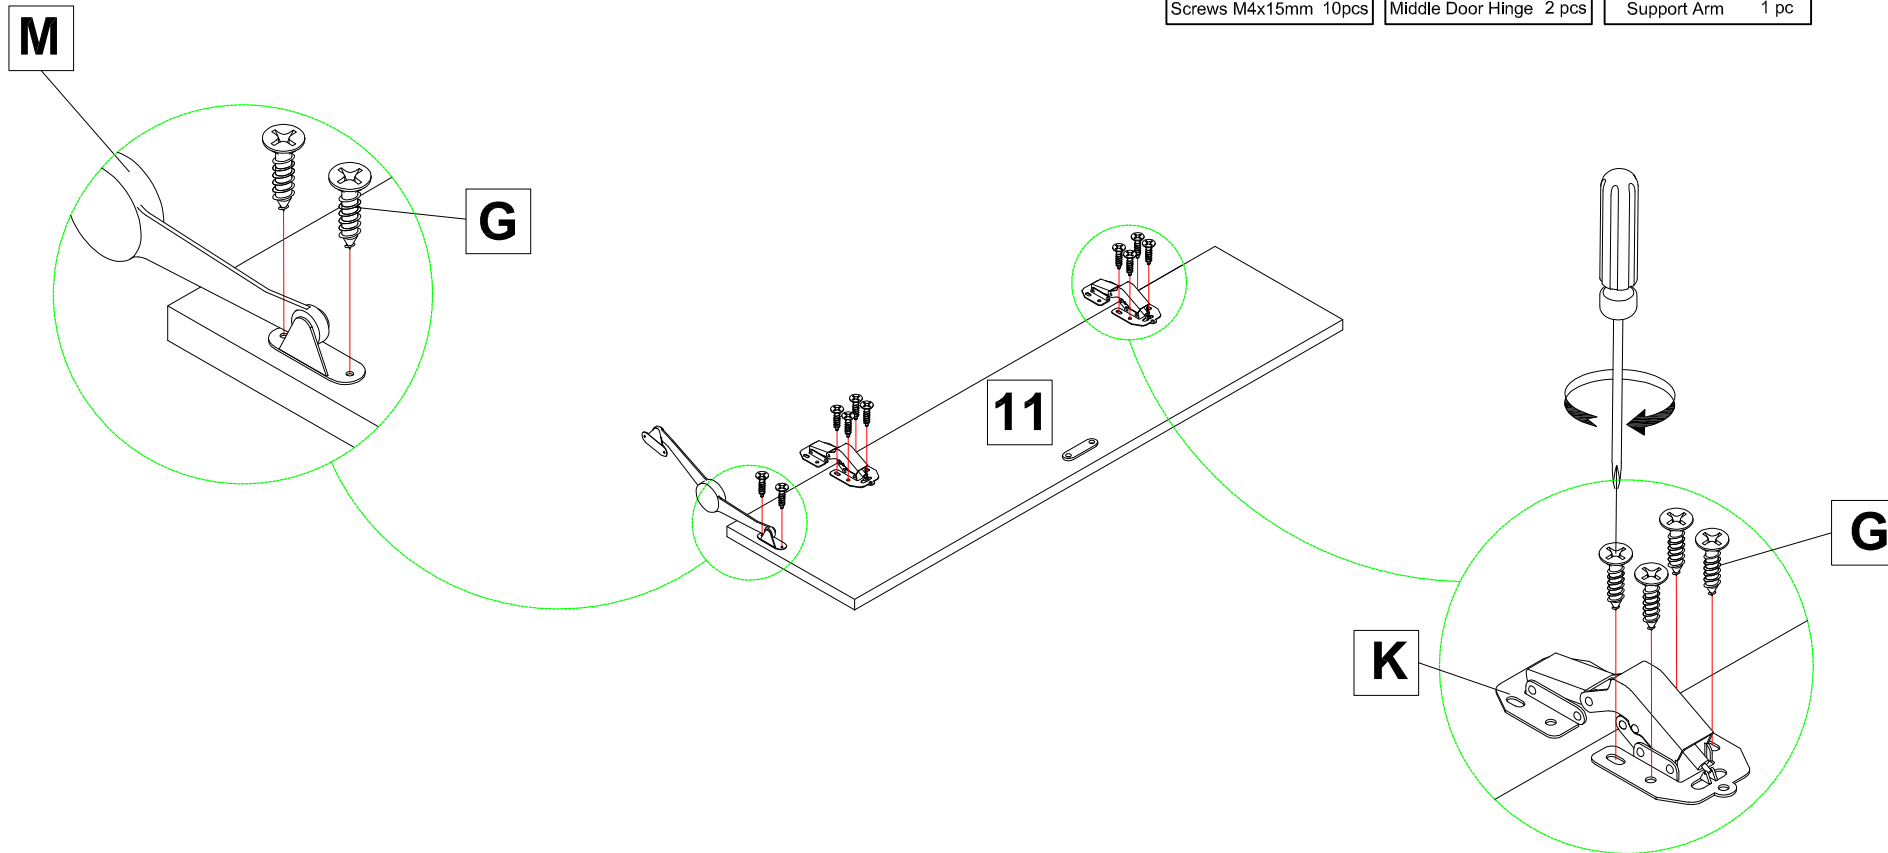

720375-26 TV CONSOLE

15

 G Screws M4x15mm 10pcs	 K Middle Door Hinge 2 pcs	 M Support Arm 1 pc

If you're having difficulty, our friendly Customer Care team is always here to help. Call us at 1.336.861.0604 during business hours, email parts@comfortpointe.com.