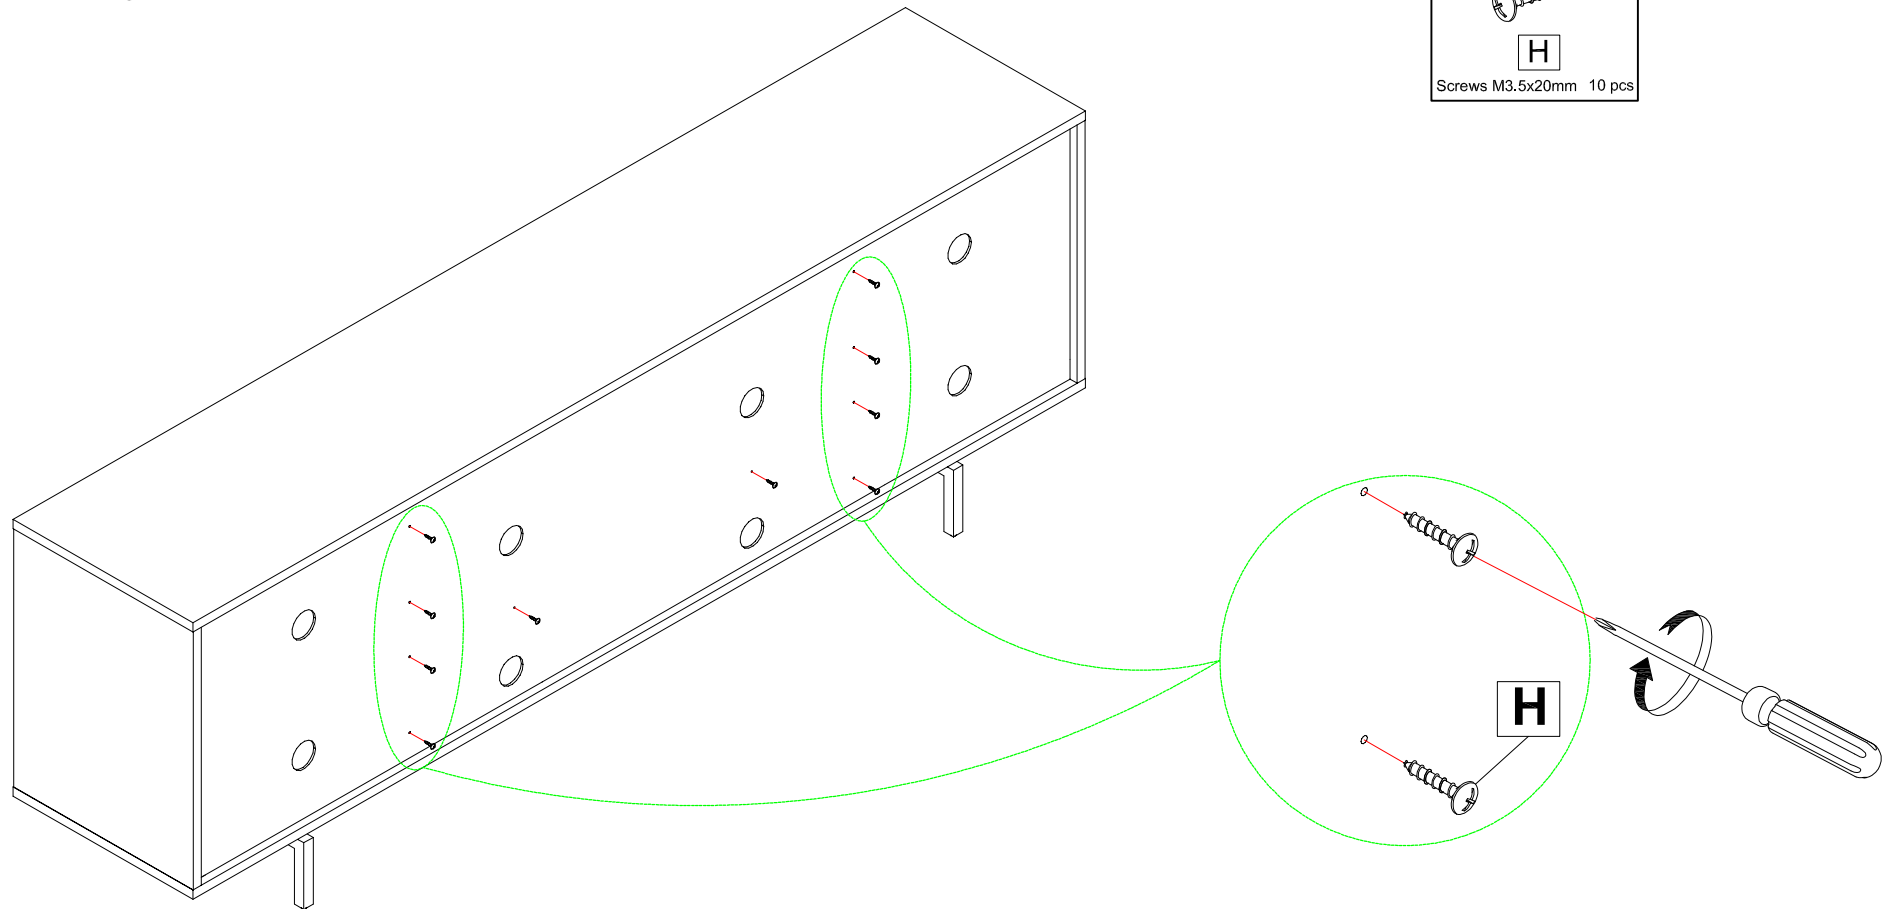

720375-26 TV CONSOLE

8

If you're having difficulty, our friendly Customer Care team is always here to help. Call us at 1.336.861.0604 during business hours, email parts@comfortpointe.com.