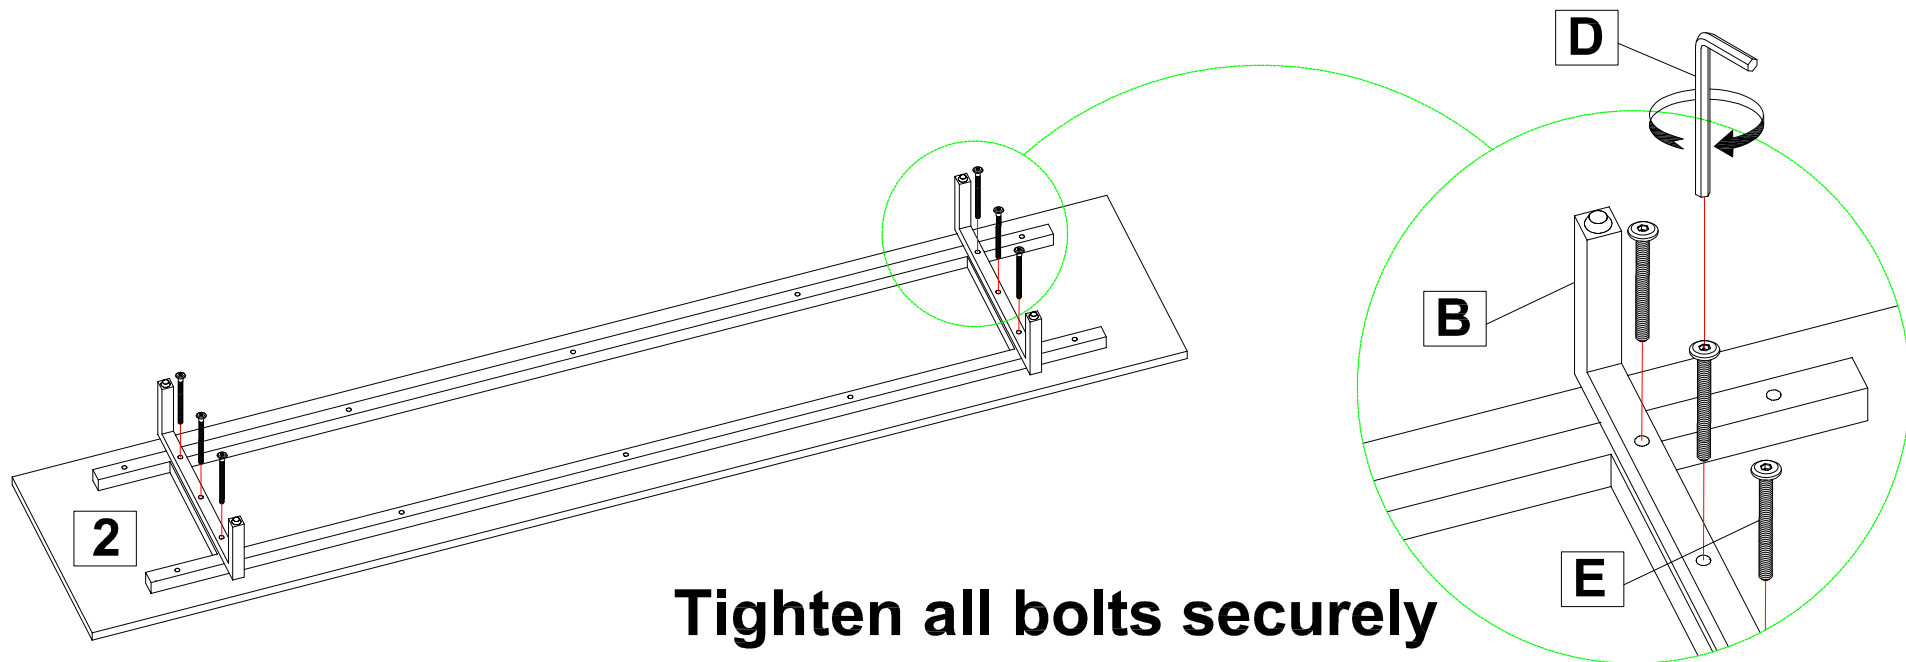

720375-26 TV CONSOLE

2

If you're having difficulty, our friendly Customer Care team is always here to help. Call us at 1.336.861.0604 during business hours, email parts@comfortpointe.com.