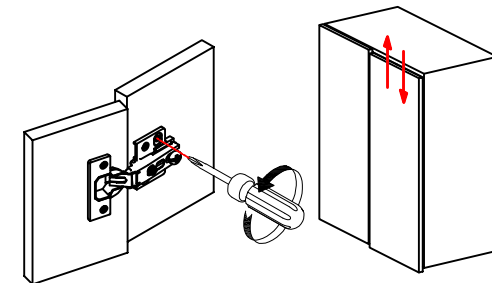

Scan the code to watch the instructional video of door adjustment

14

Our high Quality Euro hinges are 3-way adjustable:

Lateral Adjustment

Horizontal Adjustment

Vertical Adjustment

If you're having difficulty, our friendly Customer Care team is always here to help. Call us at 1.336.861.0604 during business hours, email parts@comfortpointe.com.