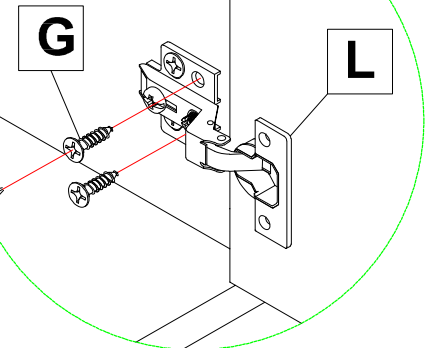

720375-26 TV CONSOLE

12

**Install other 2 screws
after doors are adjusted**

10

9

If you're having difficulty, our friendly Customer Care team is always here to help. Call us at 1.336.861.0604 during business hours, email parts@comfortpointe.com.