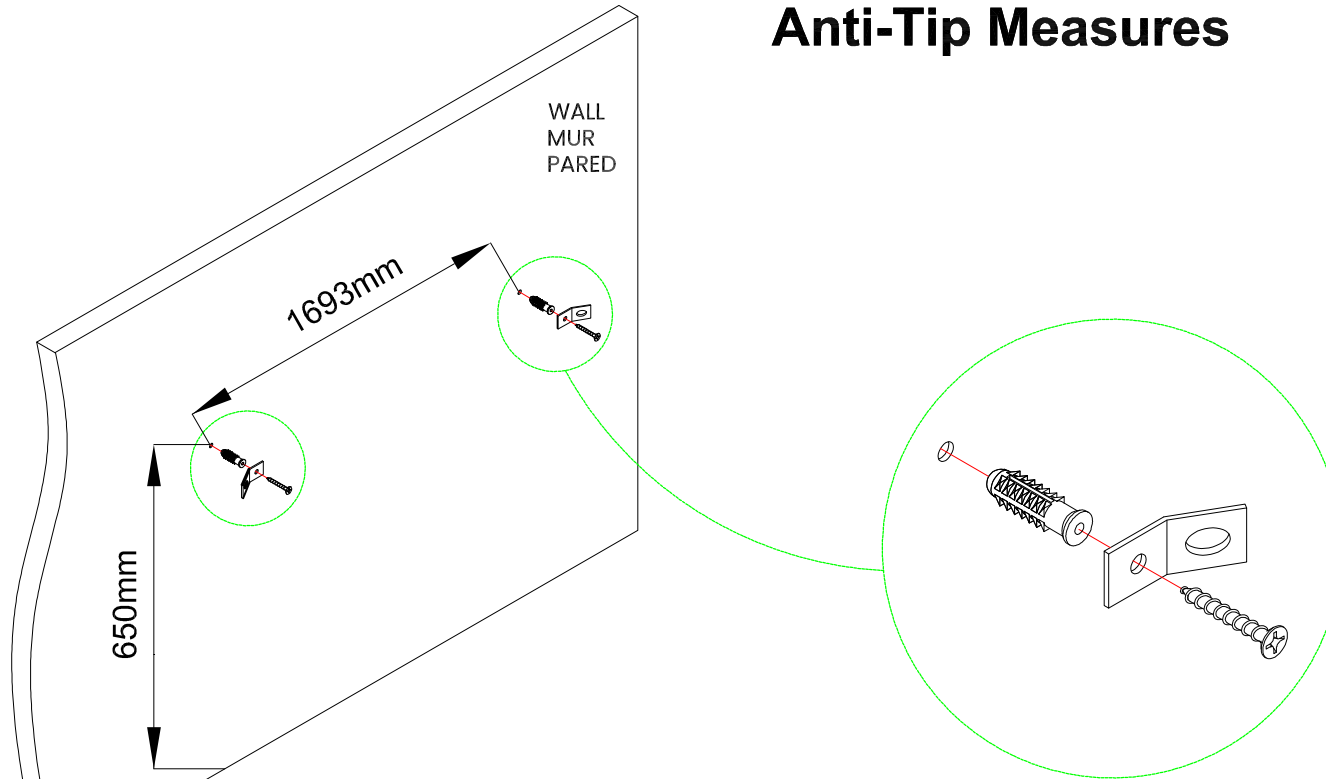

21

Anti-Tip Measures

If you're having difficulty, our friendly Customer Care team is always here to help. Call us at 1.336.861.0604 during business hours, email parts@comfortpointe.com.