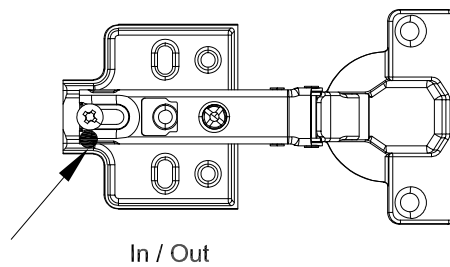

13

Our high Quality Euro hinges are 3-way adjustable:

If you're having difficulty, our friendly Customer Care team is always here to help. Call us at 1.336.861.0604 during business hours, email parts@comfortpointe.com.

Scan the code to watch the instructional video of door adjustment