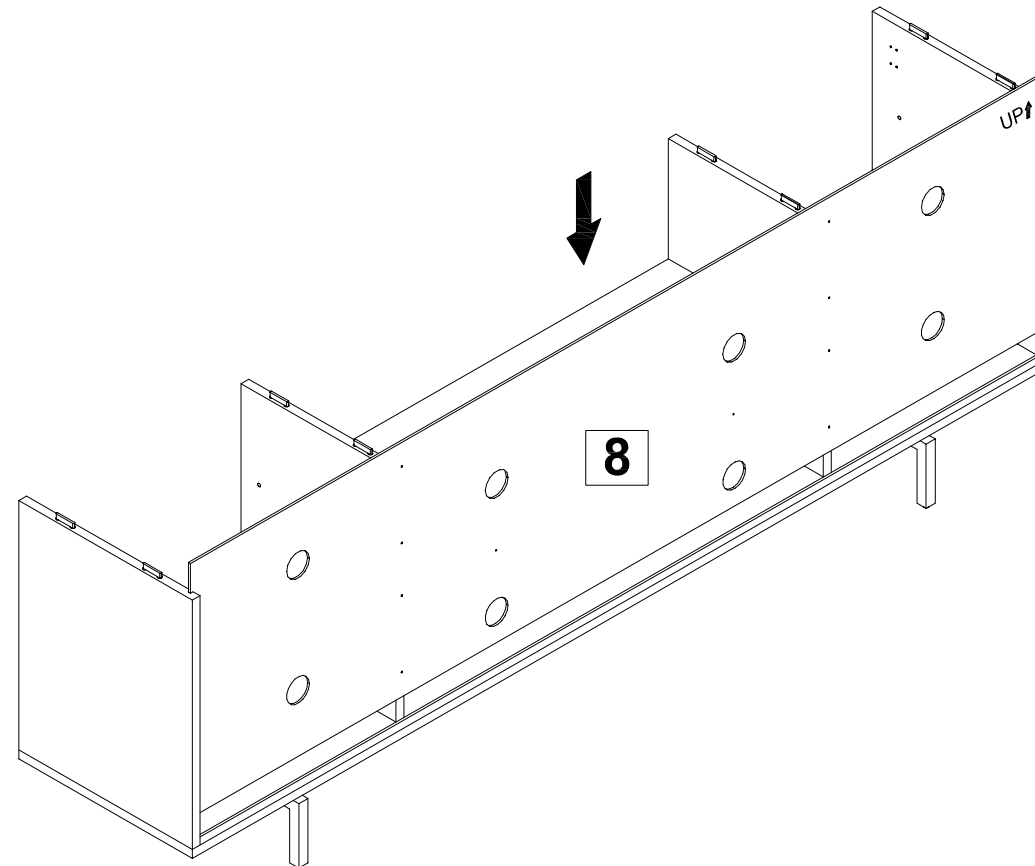

720375-26 TV CONSOLE

6

If you're having difficulty, our friendly Customer Care team is always here to help. Call us at 1.336.861.0604 during business hours, email parts@comfortpointe.com.