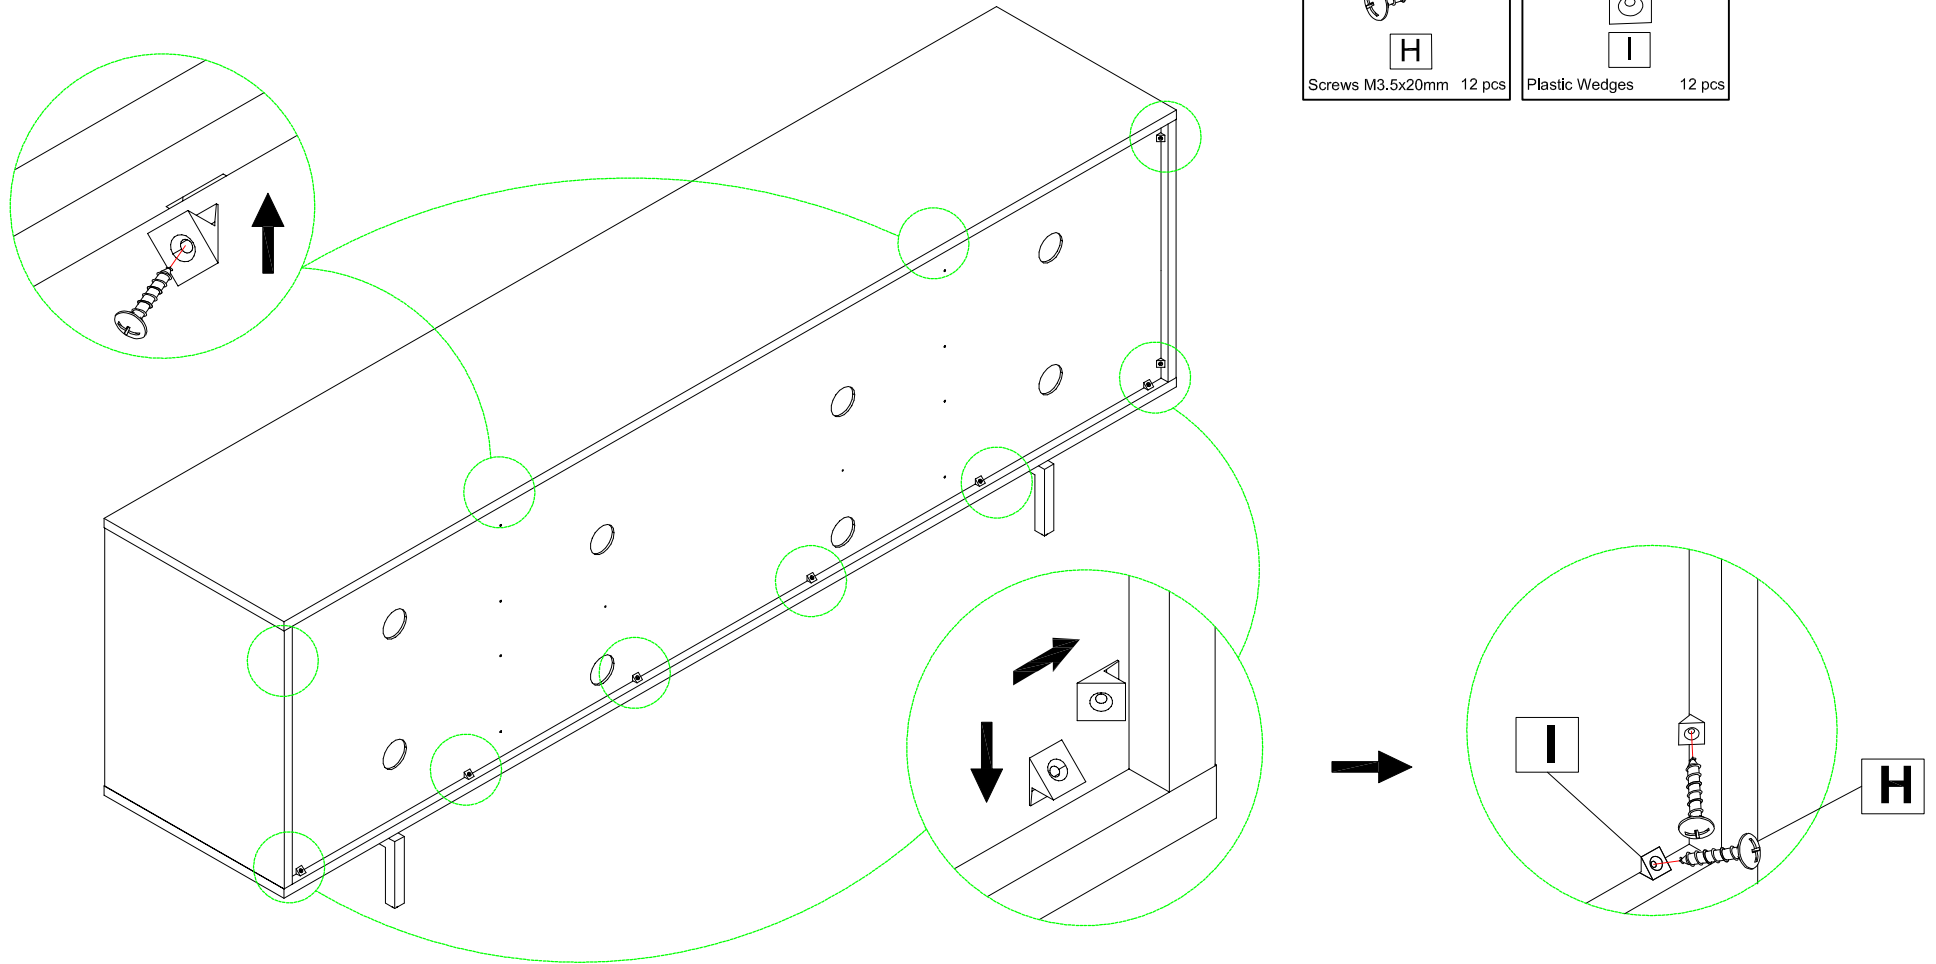

720375-26 TV CONSOLE

9

If you're having difficulty, our friendly Customer Care team is always here to help. Call us at 1.336.861.0604 during business hours, email parts@comfortpointe.com.