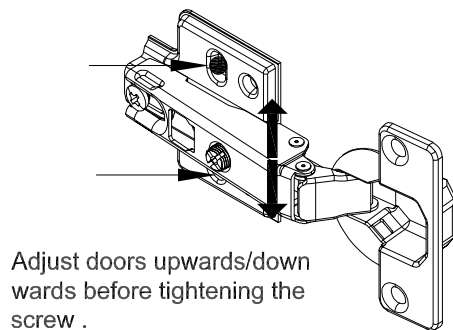

13

Our high Quality Euro hinges are 3-way adjustable:

If you're having difficulty, our friendly Customer Care team is always here to help. Call us at 1.336.861.0604 during business hours, email parts@comfortpointe.com.

Scan the code to watch the instructional video of door adjustment