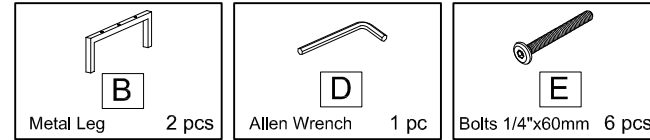

720375-26 TV CONSOLE

2

If you're having difficulty, our friendly Customer Care team is always here to help. Call us at 1.336.861.0604 during business hours, email parts@comfortpointe.com.