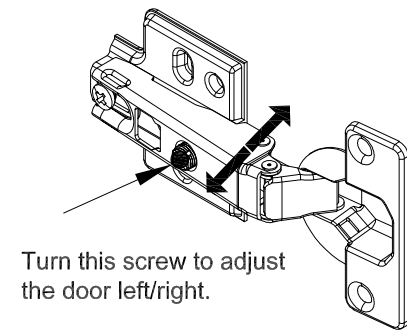

13

Our high Quality Euro hinges are 3-way adjustable:

If you're having difficulty, our friendly Customer Care team is always here to help. Call us at 1.336.861.0604 during business hours, email parts@comfortpointe.com.

Scan the code to watch the instructional video of door adjustment