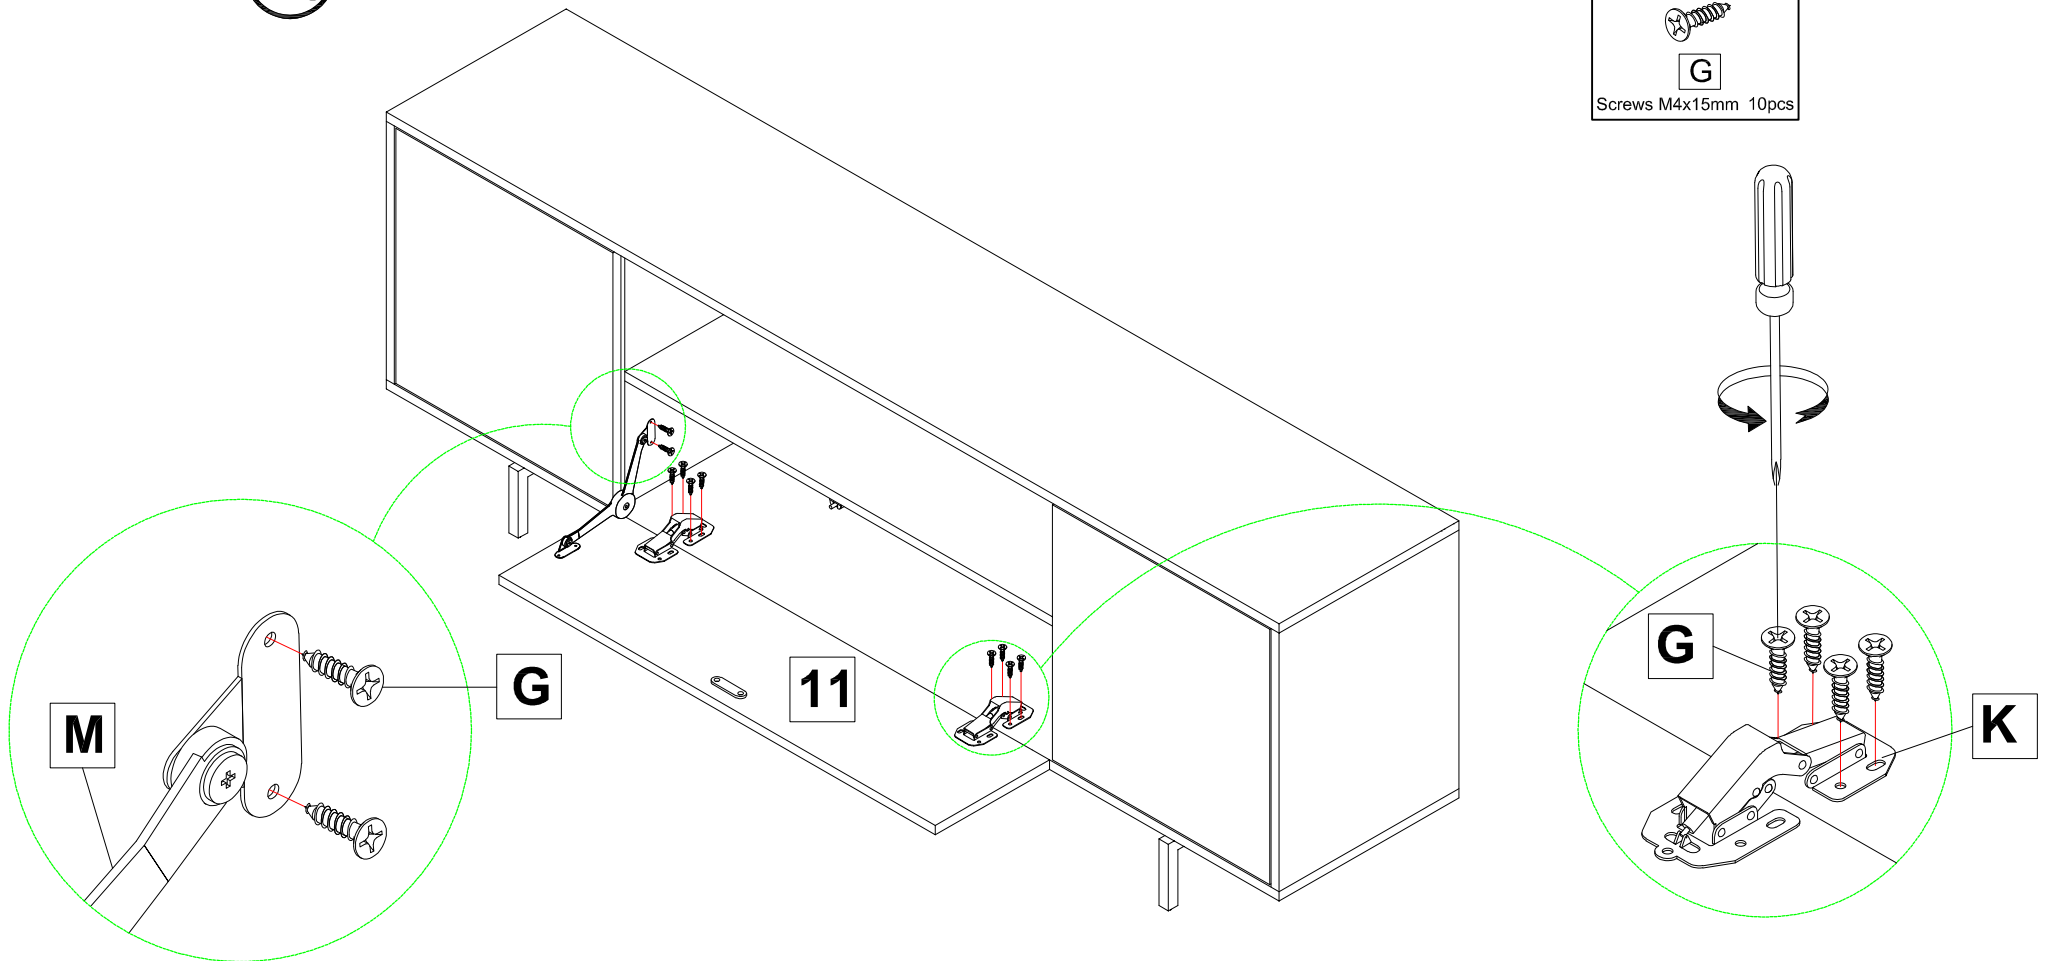

720375-26 TV CONSOLE

16

If you're having difficulty, our friendly Customer Care team is always here to help. Call us at 1.336.861.0604 during business hours, email parts@comfortpointe.com.