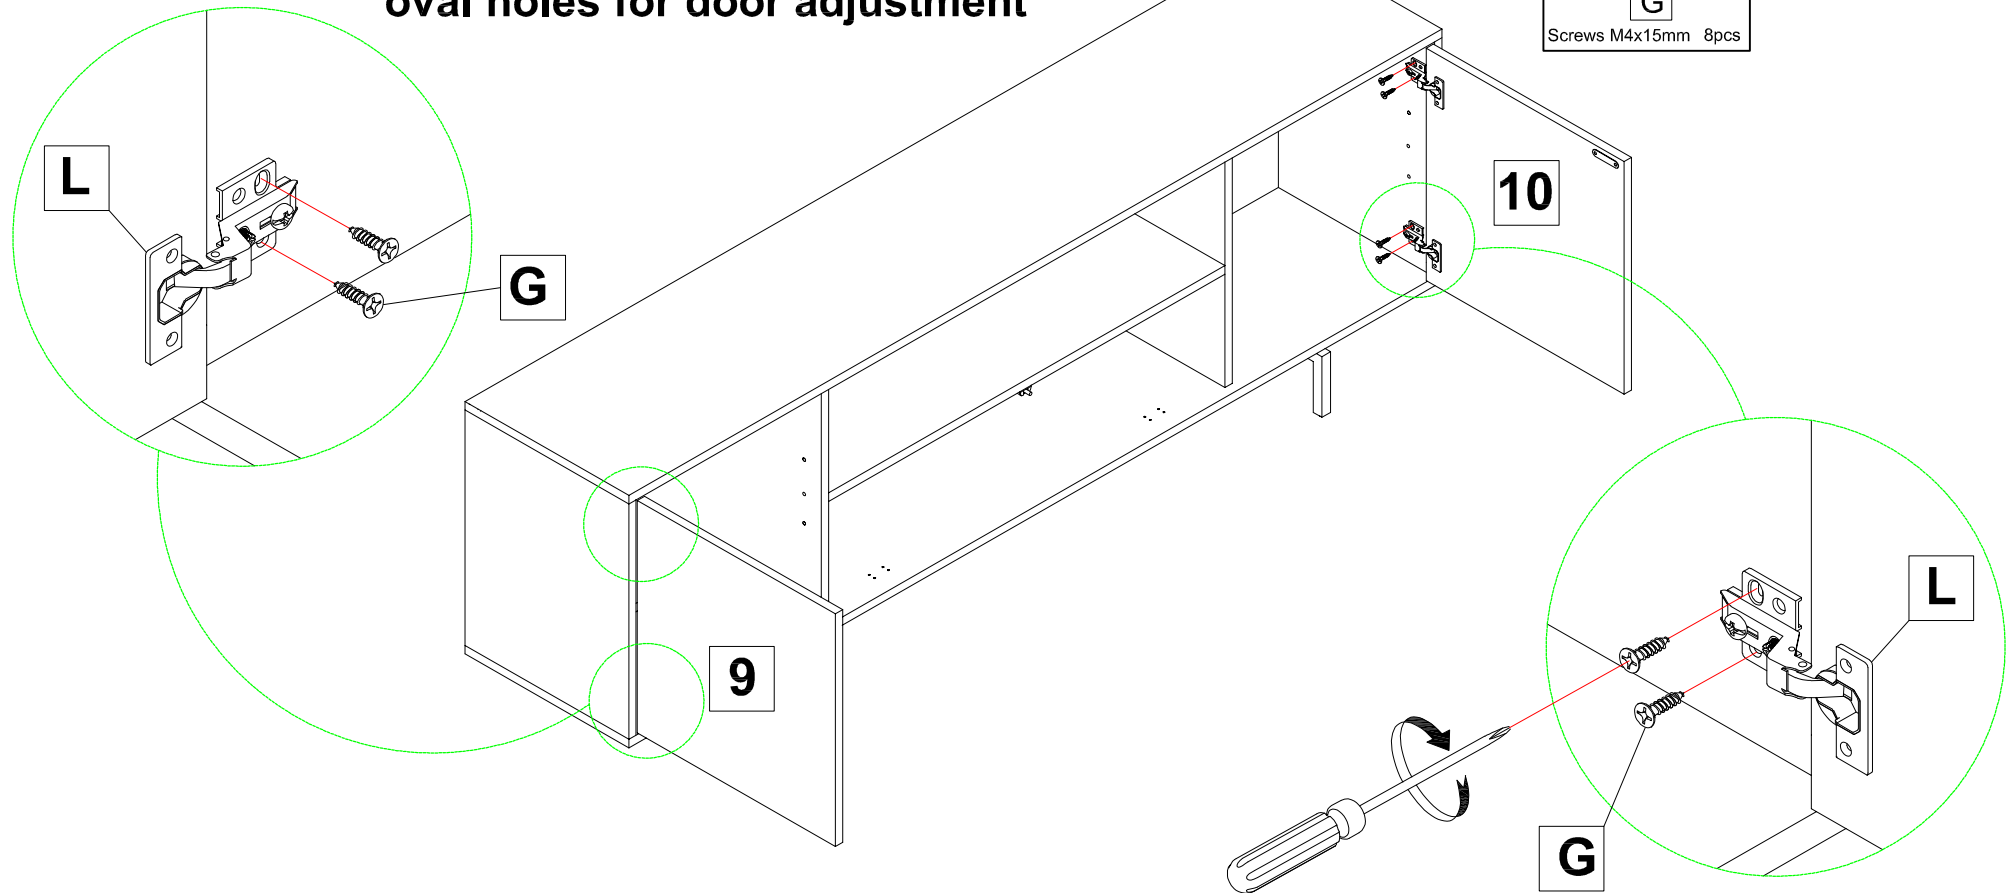

720375-26 TV CONSOLE

11

First install hinges with 2 screws in oval holes for door adjustment

If you're having difficulty, our friendly Customer Care team is always here to help. Call us at 1.336.861.0604 during business hours, email parts@comfortpointe.com.