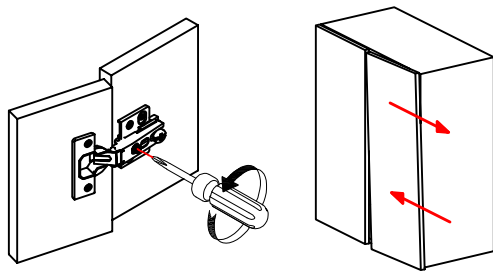

Scan the code to watch the instructional video of door adjustment

14

Our high Quality Euro hinges are 3-way adjustable:

Lateral Adjustment

Horizontal Adjustment

Vertical Adjustment

If you're having difficulty, our friendly Customer Care team is always here to help. Call us at 1.336.861.0604 during business hours, email parts@comfortpointe.com.