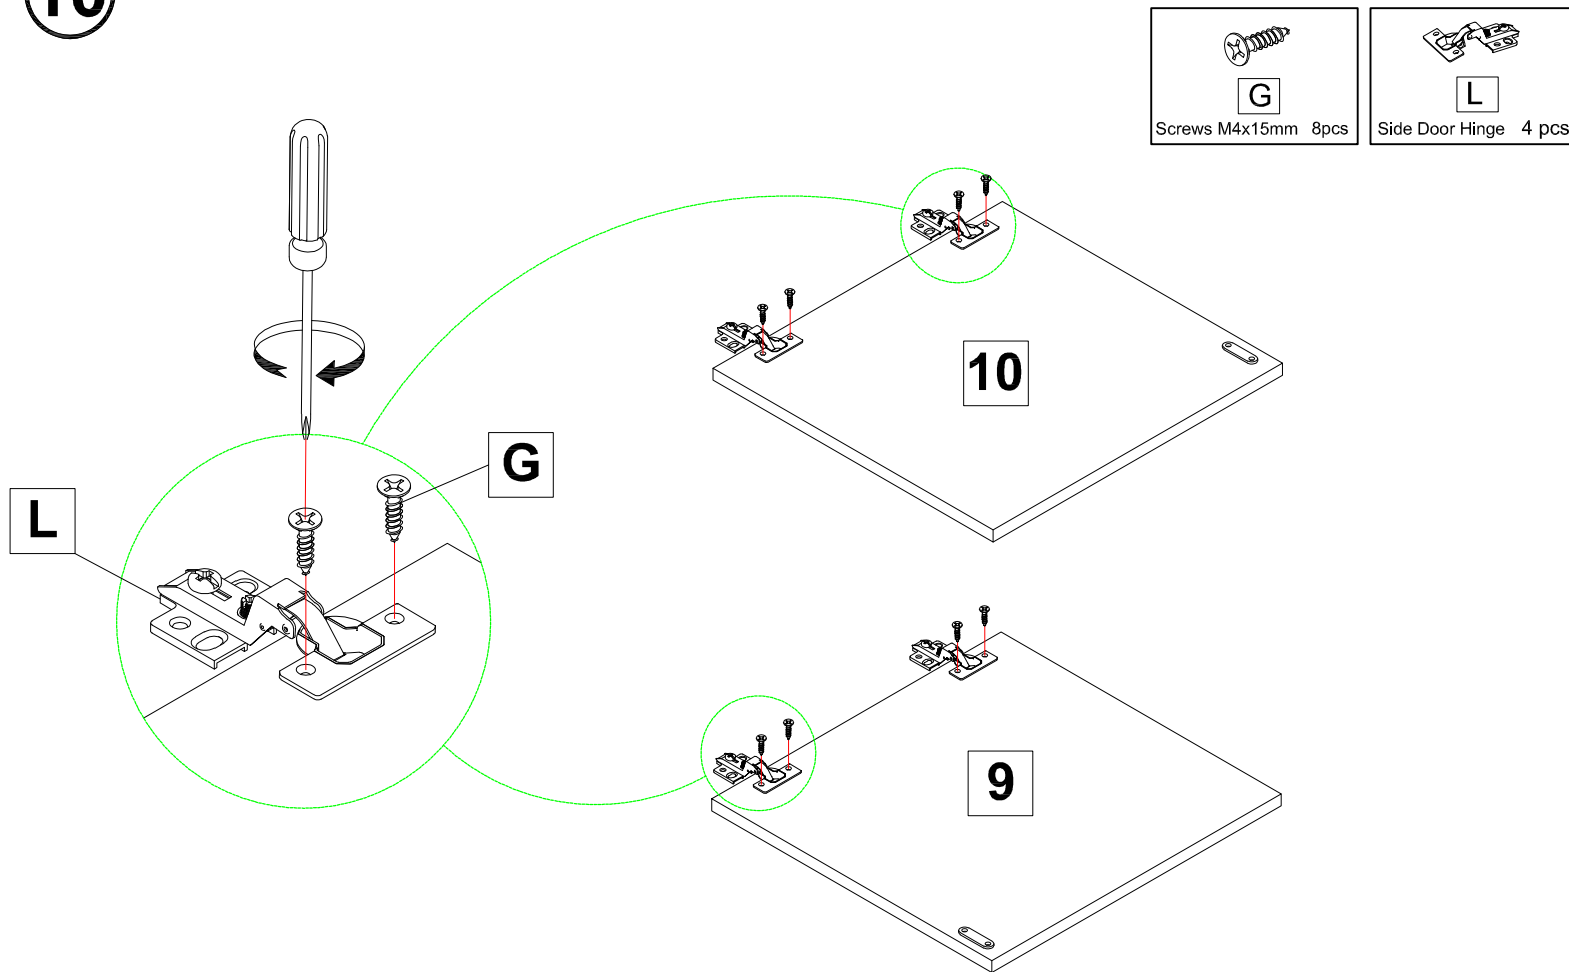

720375-26 TV CONSOLE

10

If you're having difficulty, our friendly Customer Care team is always here to help. Call us at 1.336.861.0604 during business hours, email parts@comfortpointe.com.