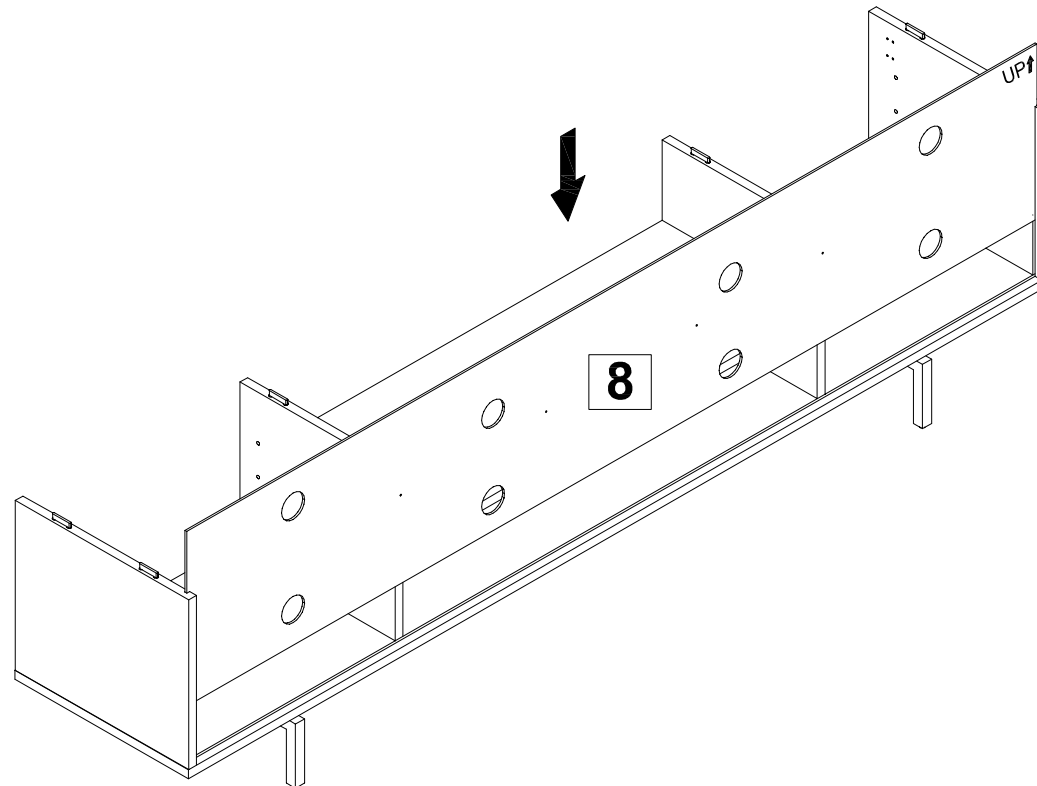

720475-20 TV CONSOLE

6

If you're having difficulty, our friendly Customer Care team is always here to help. Call us at 1.336.861.0604 during business hours, email parts@comfortpointe.com.