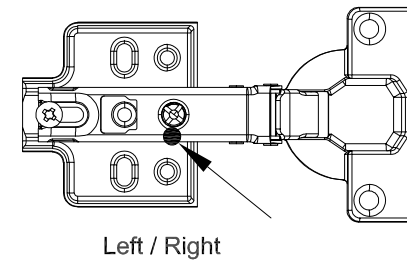

14

Our high Quality Euro hinges are 3-way adjustable:

If you're having difficulty, our friendly Customer Care team is always here to help. Call us at 1.336.861.0604 during business hours, email parts@comfortpointe.com.

Scan the code to watch the instructional video of door adjustment