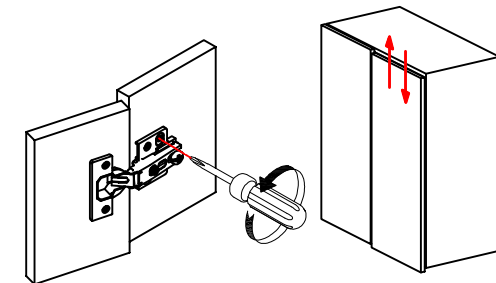

15

Our high Quality Euro hinges are 3-way adjustable:

Lateral Adjustment

Horizontal Adjustment

Vertical Adjustment

If you're having difficulty, our friendly Customer Care team is always here to help. Call us at 1.336.861.0604 during business hours, email parts@comfortpointe.com.