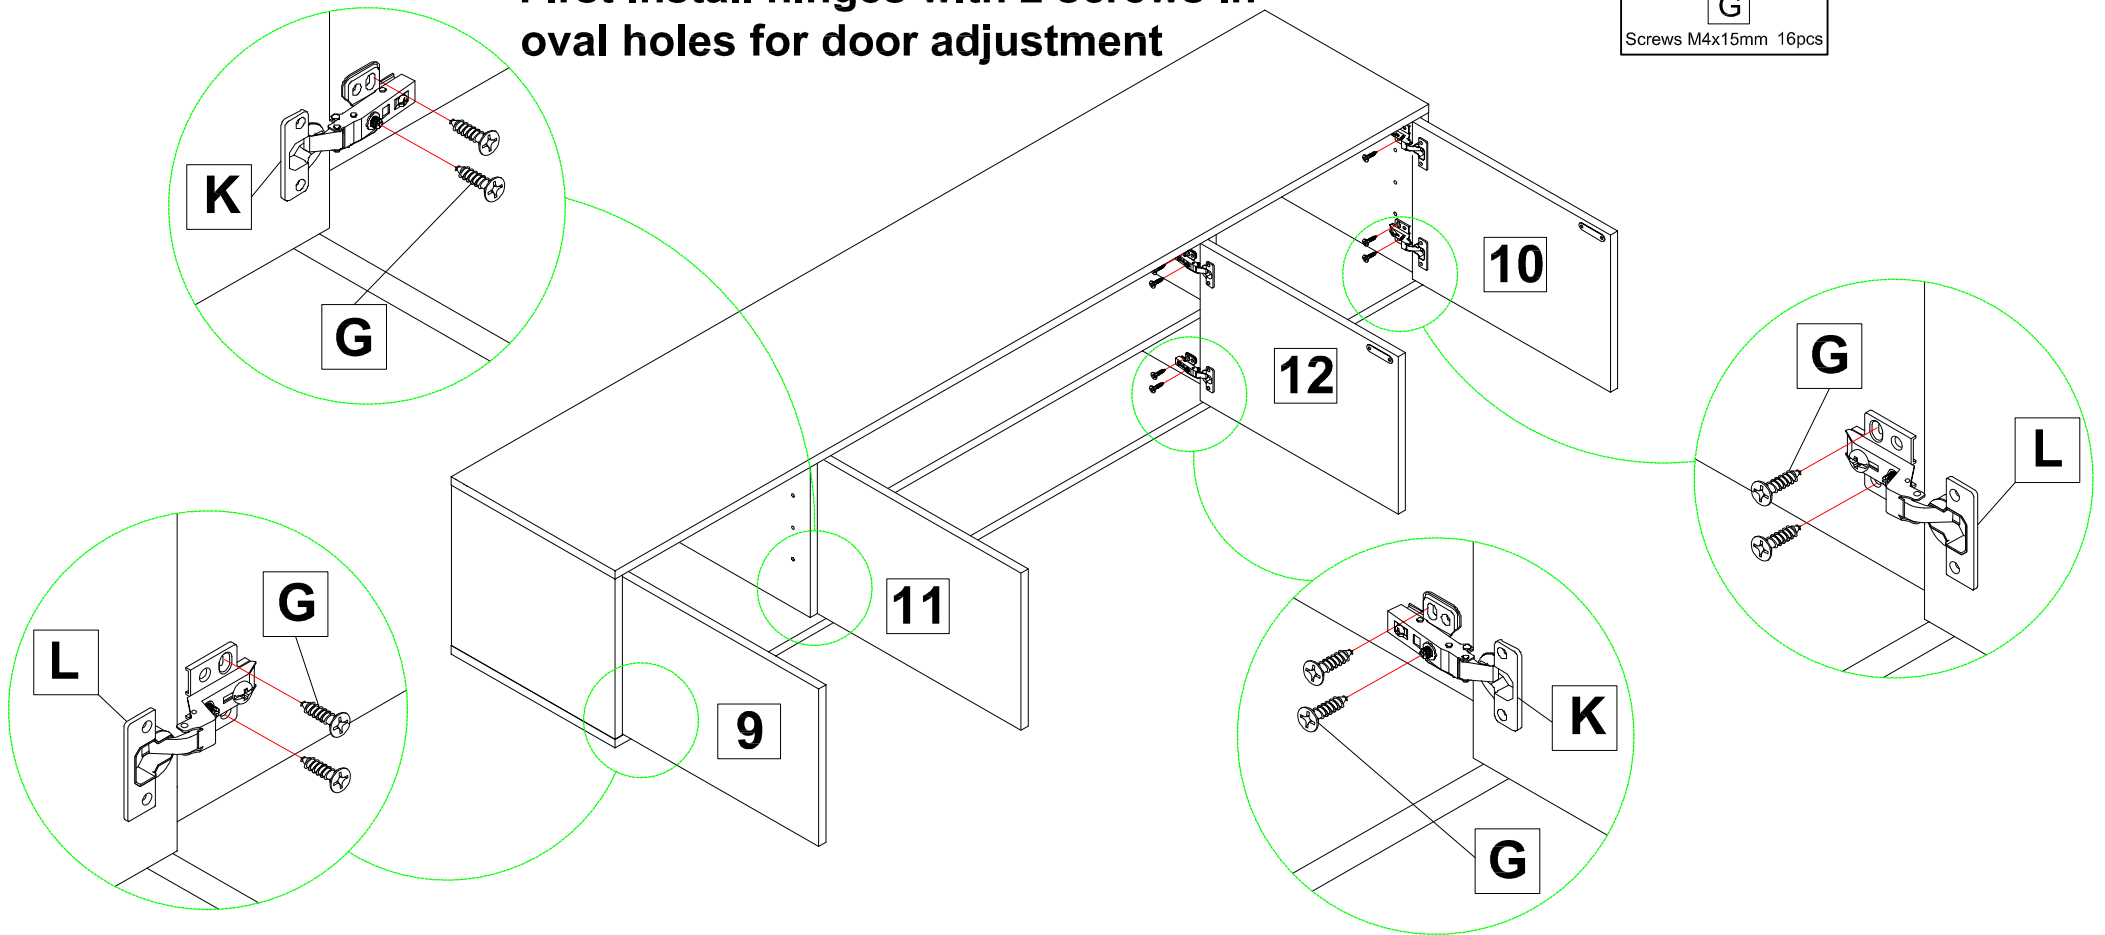

720475-20 TV CONSOLE

12

First install hinges with 2 screws in oval holes for door adjustment

If you're having difficulty, our friendly Customer Care team is always here to help. Call us at 1.336.861.0604 during business hours, email parts@comfortpointe.com.