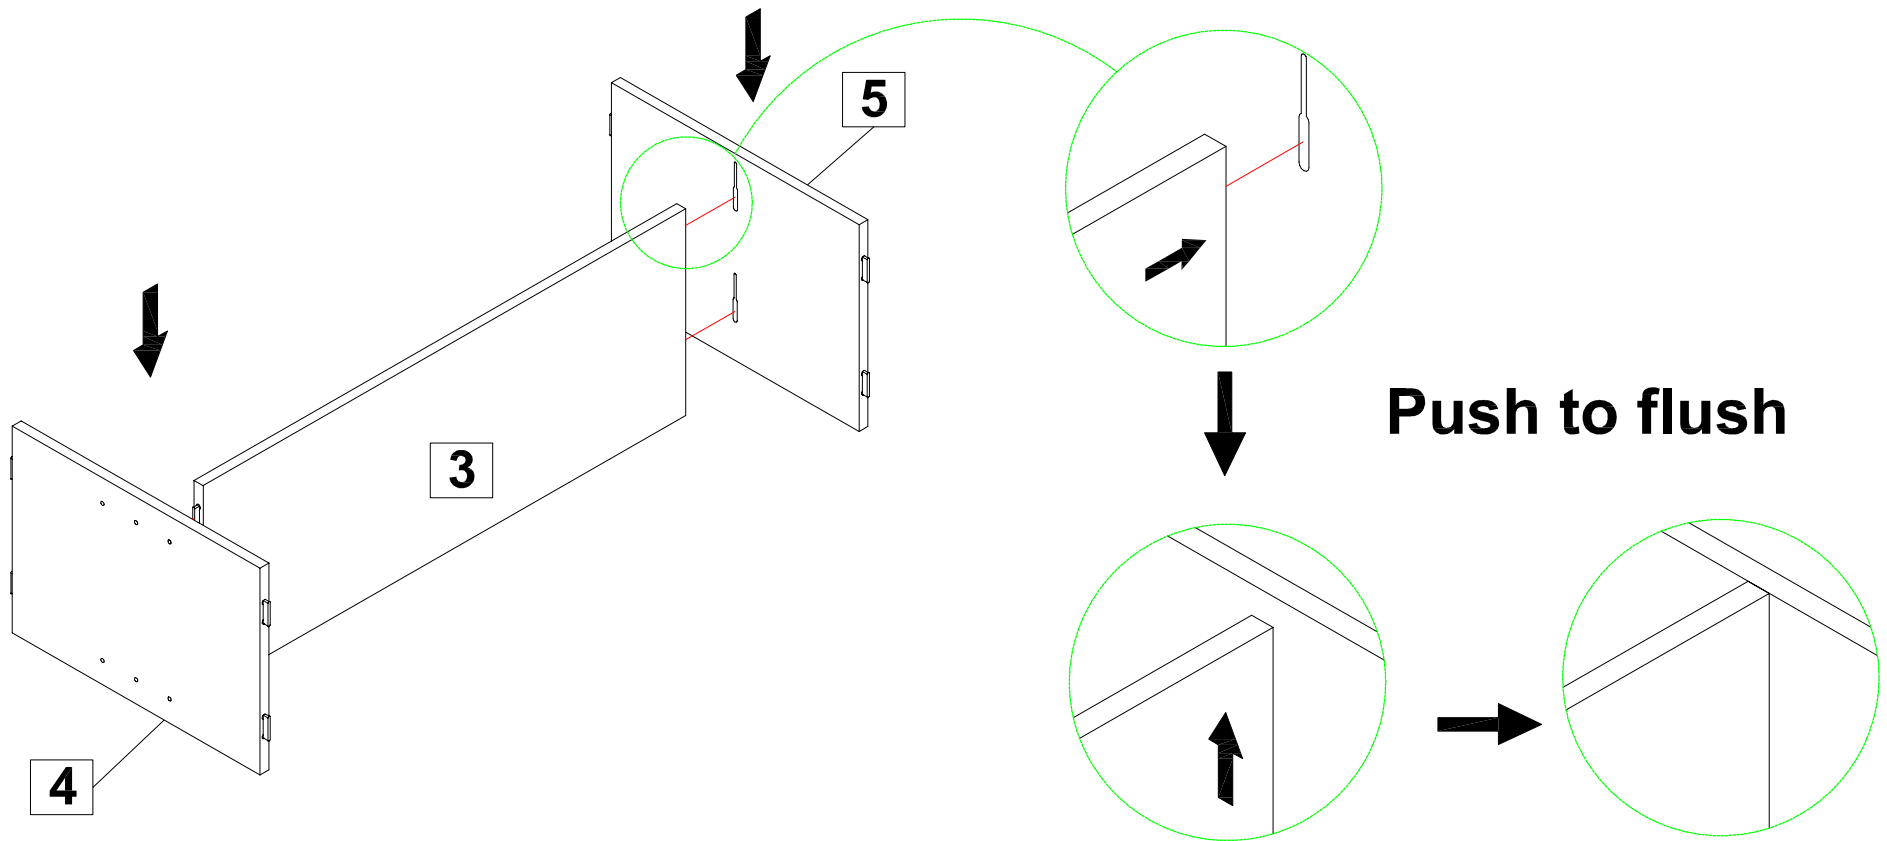

720475-20 TV CONSOLE

4

If you're having difficulty, our friendly Customer Care team is always here to help. Call us at 1.336.861.0604 during business hours, email parts@comfortpointe.com.