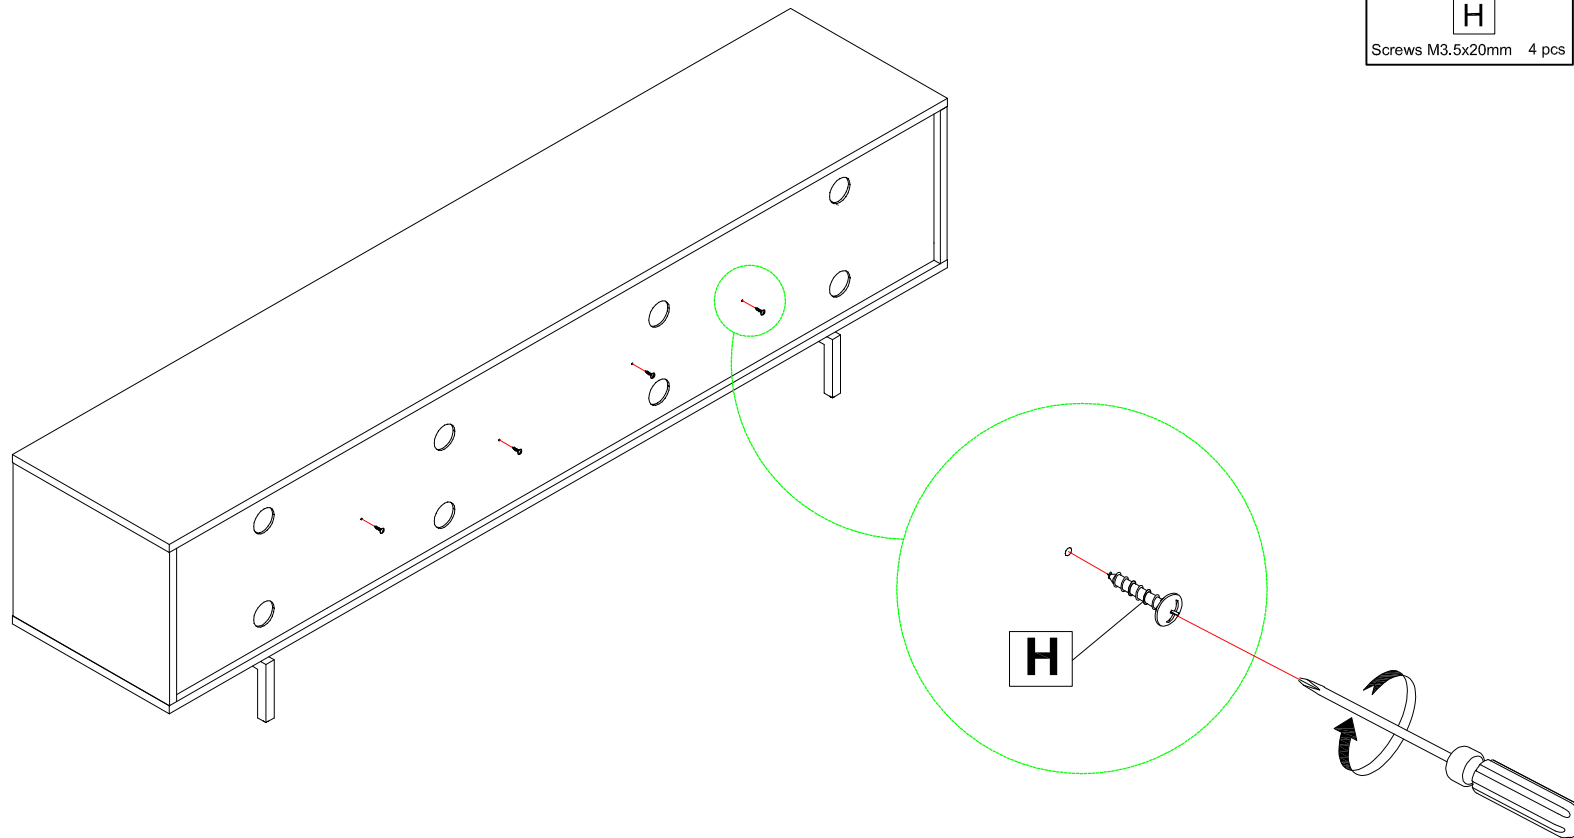

720475-20 TV CONSOLE

8

If you're having difficulty, our friendly Customer Care team is always here to help. Call us at 1.336.861.0604 during business hours, email parts@comfortpointe.com.