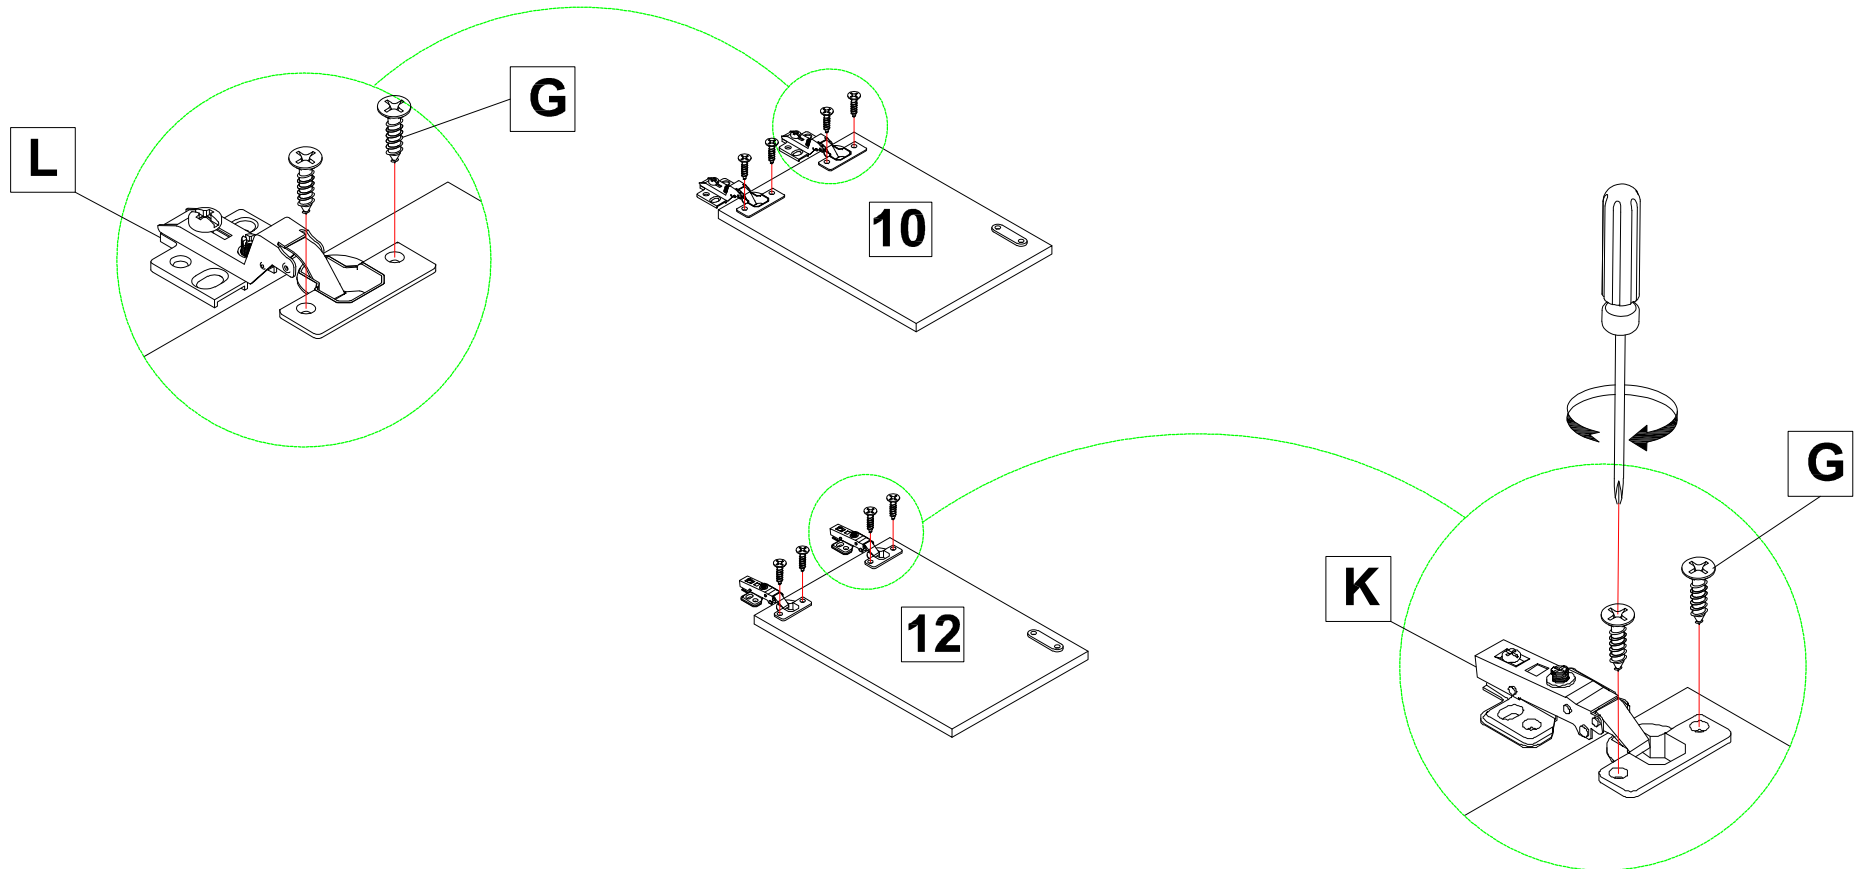

720475-20 TV CONSOLE

11

 G Screws M4x15mm 8 pcs	 K Middle Door Hinge 2 pcs	 L Side Door Hinge 2 pcs

If you're having difficulty, our friendly Customer Care team is always here to help. Call us at 1.336.861.0604 during business hours, email parts@comfortpointe.com.