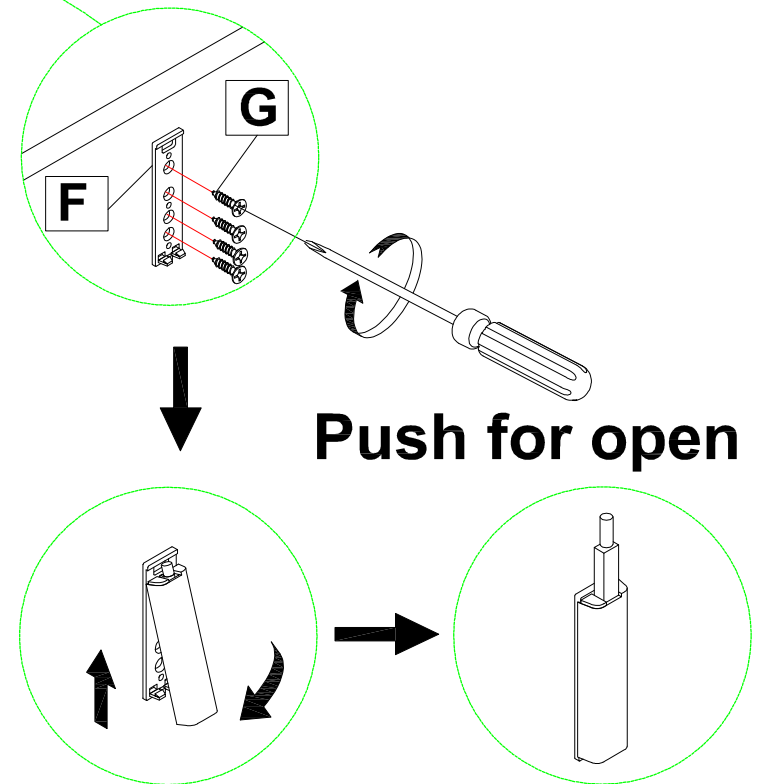

720475-20 TV CONSOLE

3

If you're having difficulty, our friendly Customer Care team is always here to help. Call us at 1.336.861.0604 during business hours, email parts@comfortpointe.com.