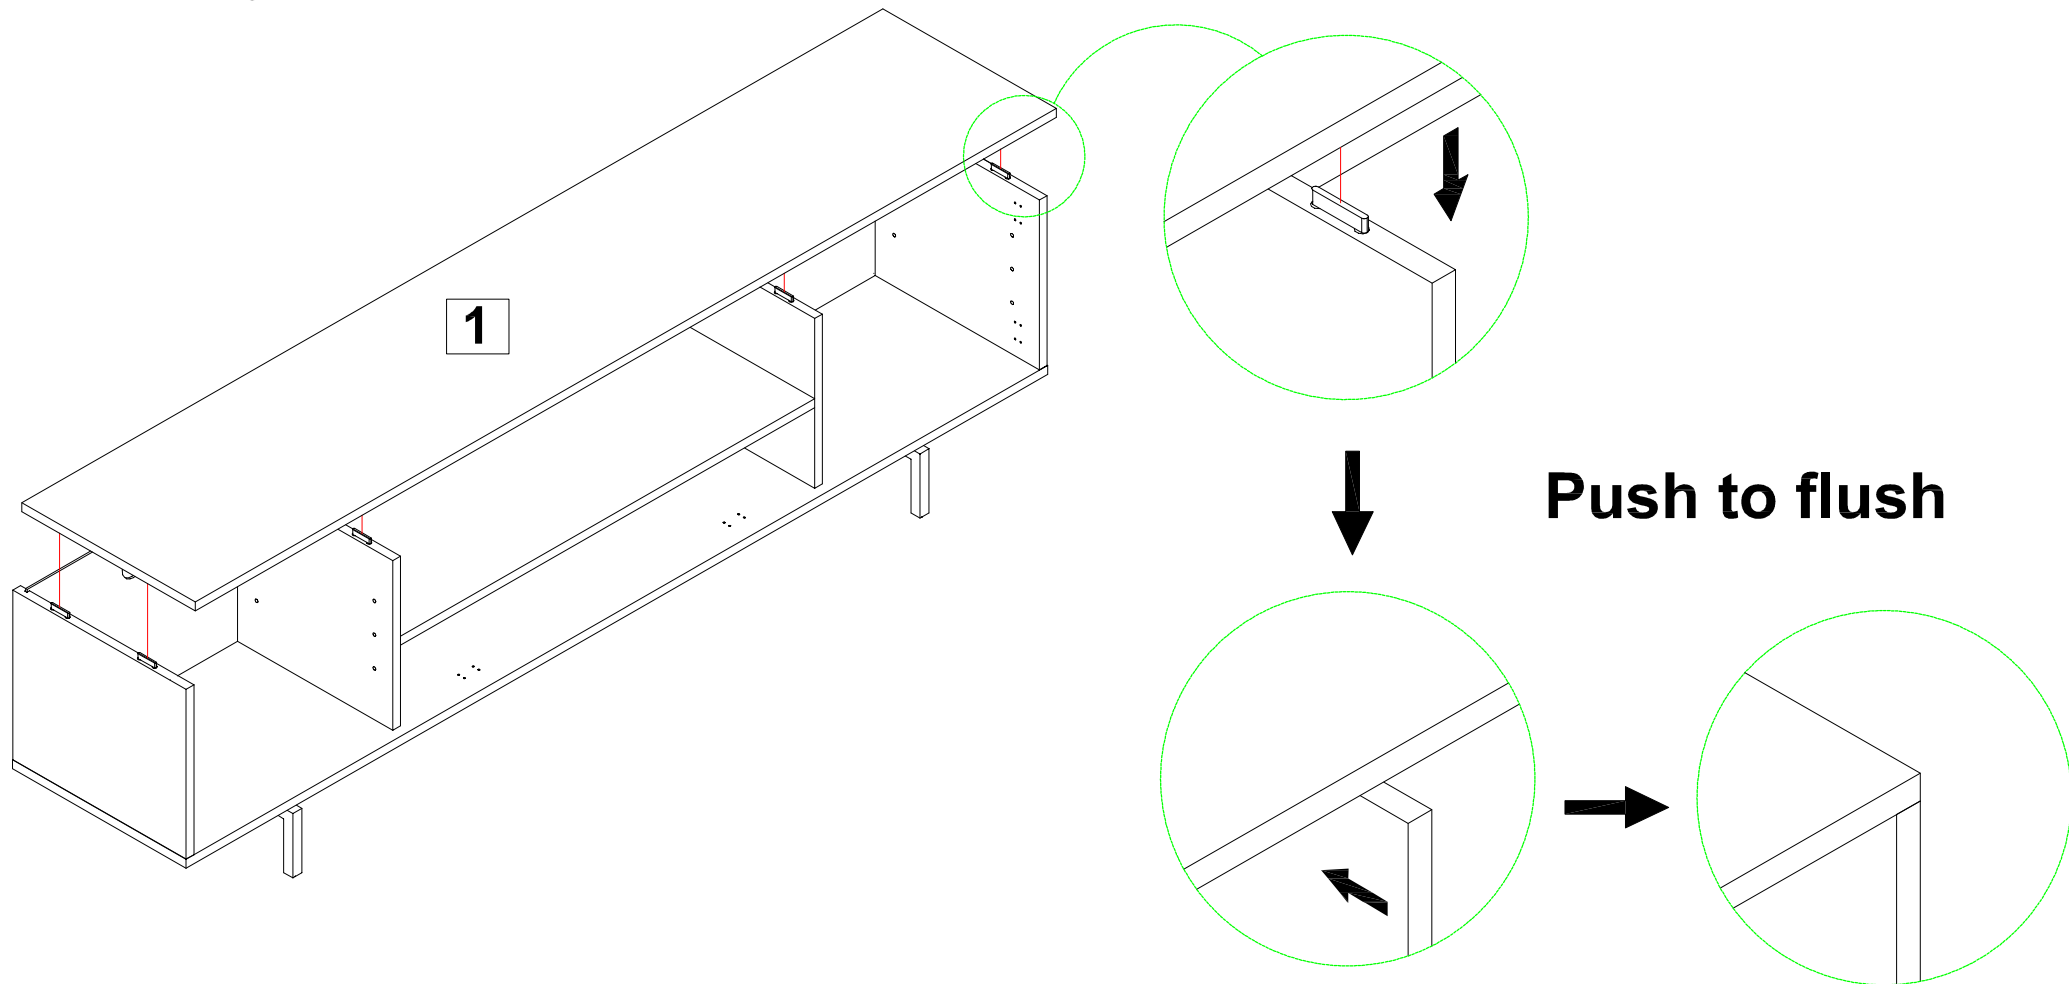

720475-20 TV CONSOLE

7

If you're having difficulty, our friendly Customer Care team is always here to help. Call us at 1.336.861.0604 during business hours, email parts@comfortpointe.com.