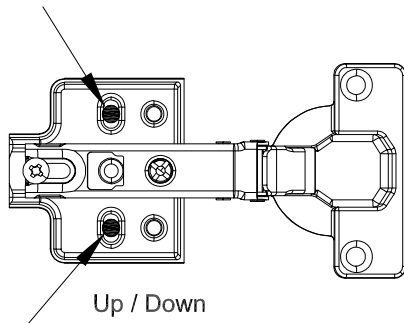

14

Our high Quality Euro hinges are 3-way adjustable:

If you're having difficulty, our friendly Customer Care team is always here to help. Call us at 1.336.861.0604 during business hours, email parts@comfortpointe.com.

Scan the code to watch the instructional video of door adjustment