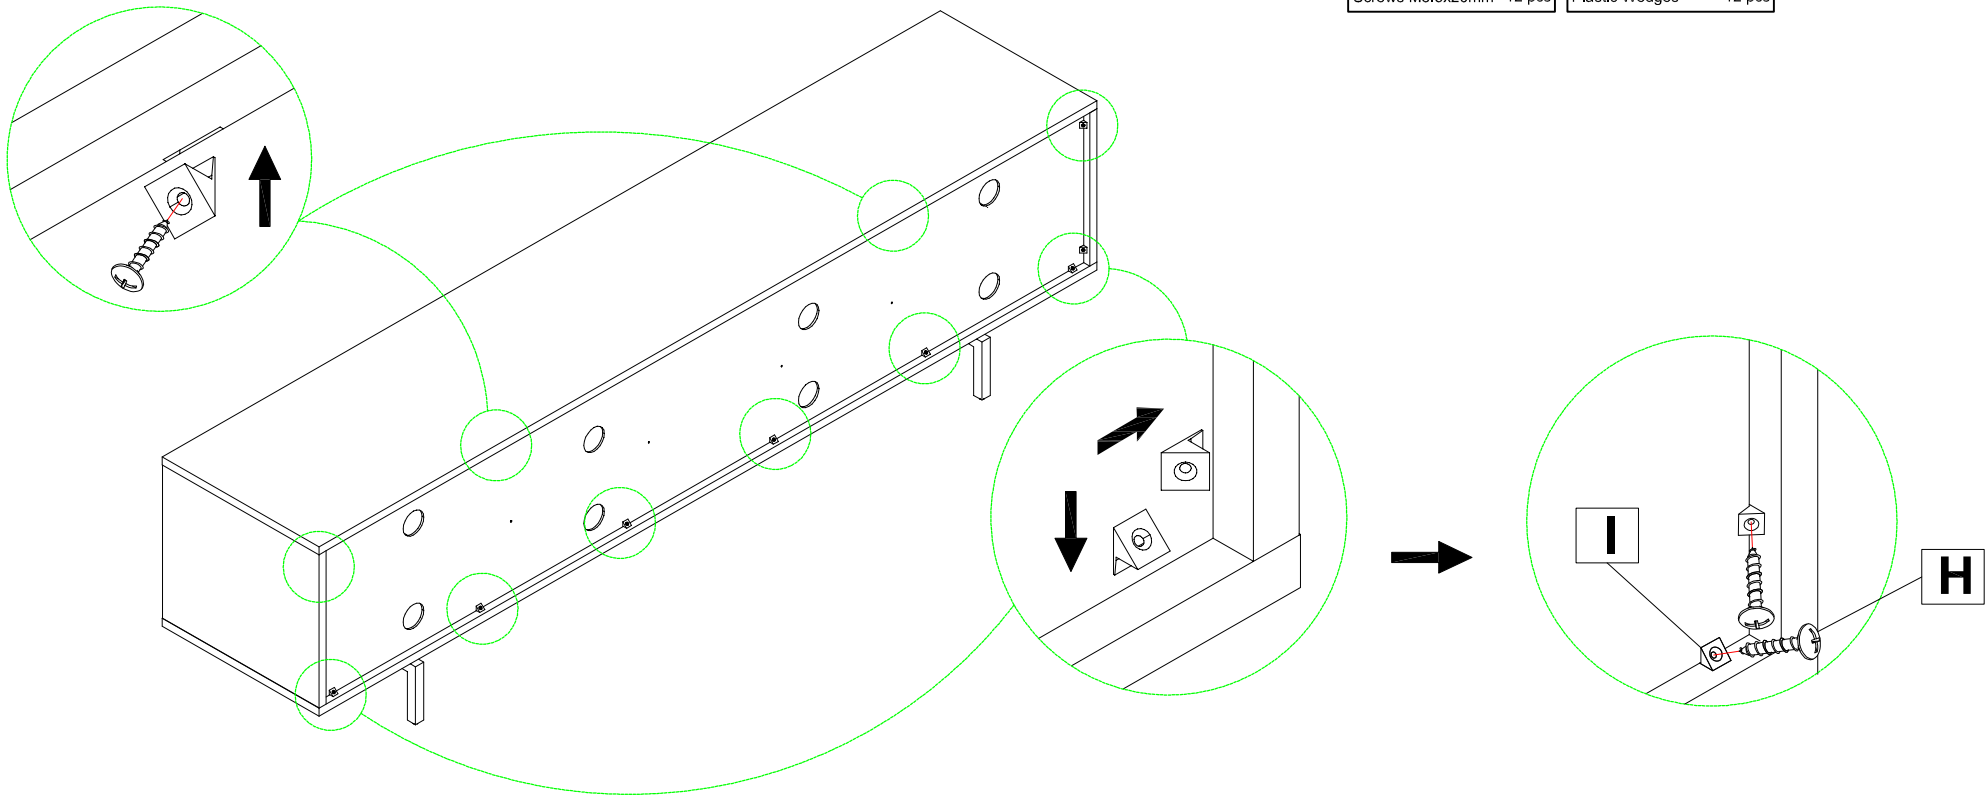

9

If you're having difficulty, our friendly Customer Care team is always here to help. Call us at 1.336.861.0604 during business hours, email parts@comfortpointe.com.

720475-20 TV CONSOLE

10

 G Screws M4x15mm 8 pcs	 K Middle Door Hinge 2 pcs	 L Side Door Hinge 2 pcs
---	--	--