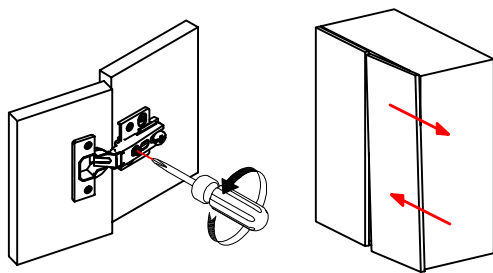

15

Our high Quality Euro hinges are 3-way adjustable:

Lateral Adjustment