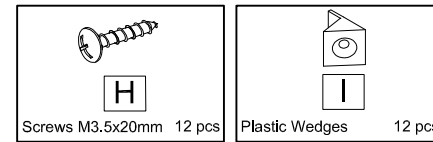

720475-20 TV CONSOLE

9

If you're having difficulty, our friendly Customer Care team is always here to help. Call us at 1.336.861.0604 during business hours, email parts@comfortpointe.com.