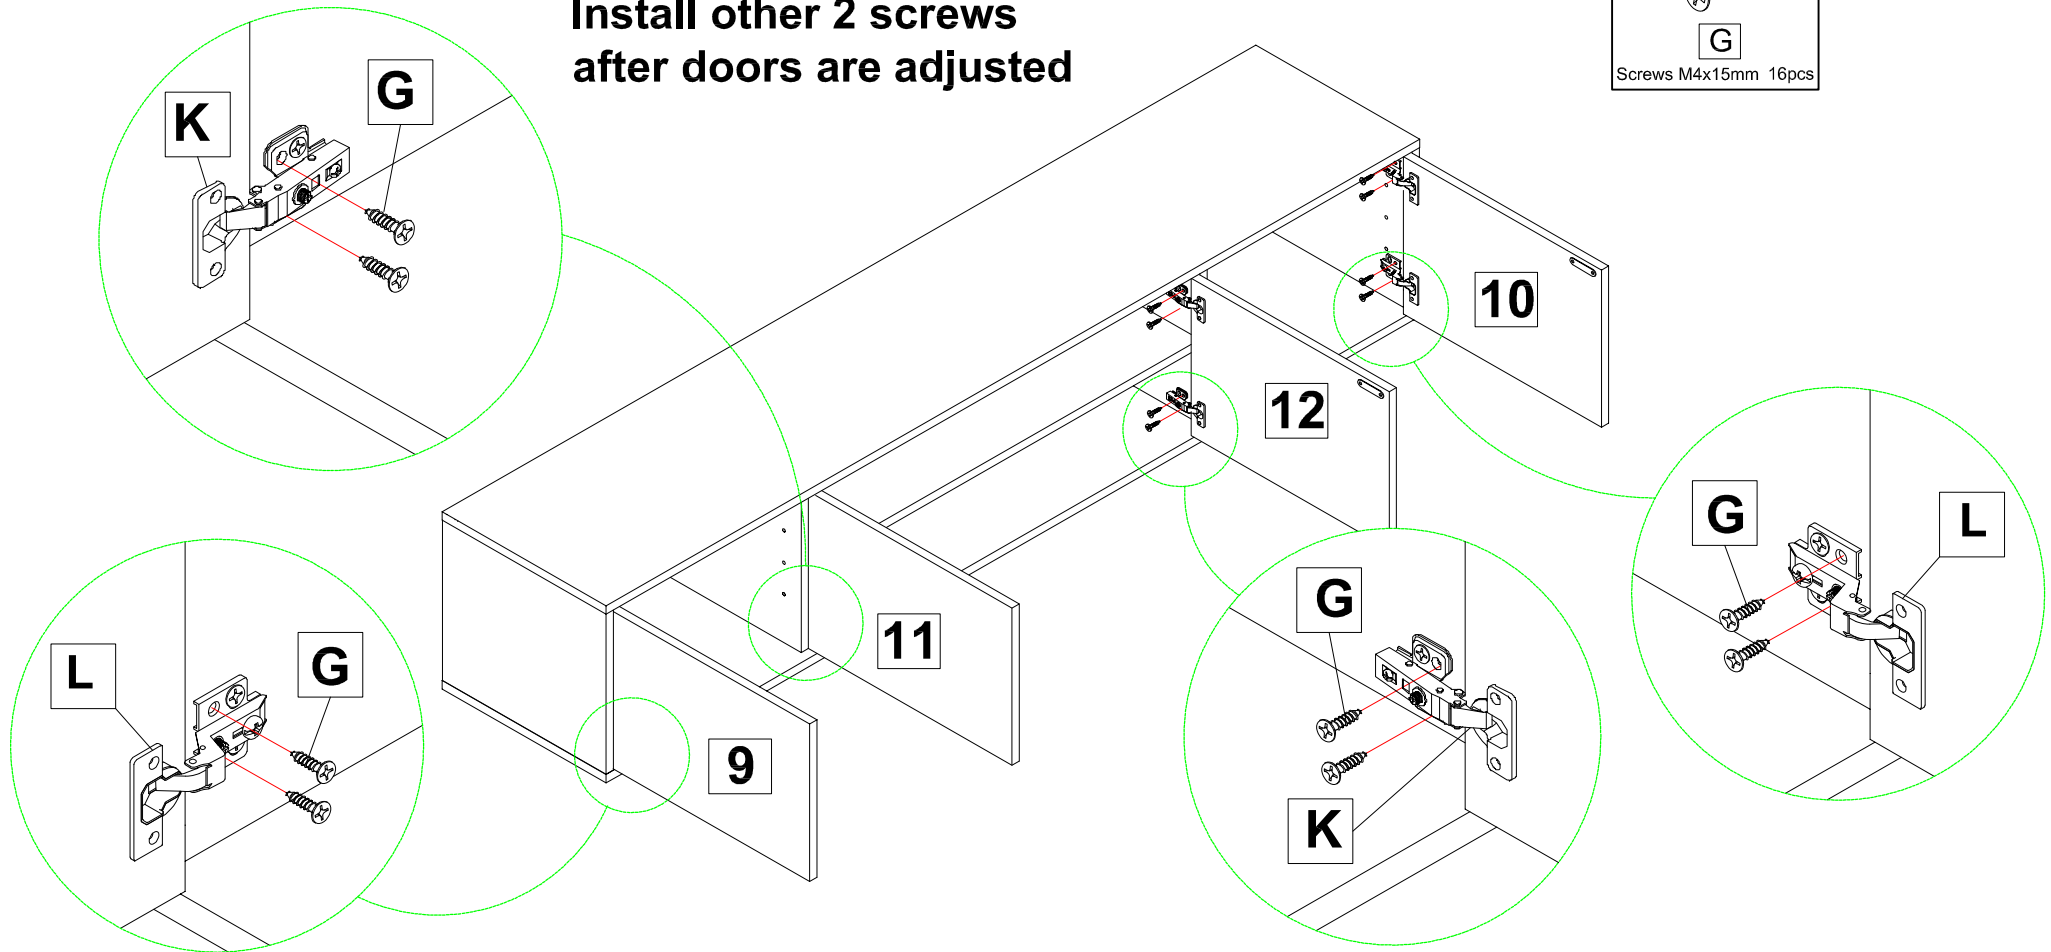

720475-20 TV CONSOLE

13

**Install other 2 screws
after doors are adjusted**

If you're having difficulty, our friendly Customer Care team is always here to help. Call us at 1.336.861.0604 during business hours, email parts@comfortpointe.com.