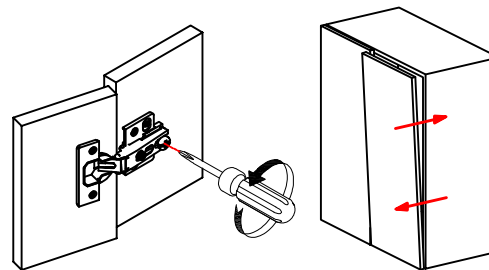

15

Our high Quality Euro hinges are 3-way adjustable:

Lateral Adjustment

Horizontal Adjustment

Vertical Adjustment

If you're having difficulty, our friendly Customer Care team is always here to help. Call us at 1.336.861.0604 during business hours, email parts@comfortpointe.com.