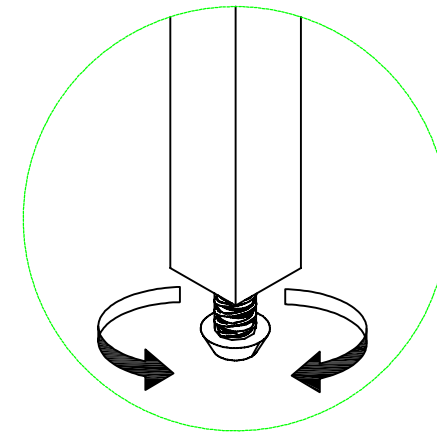

Compare the gap between the Side Door and the Top Panel , if the gap on one side is larger, it means that side is lower than the other side

Rotate counterclockwise to increase the length of Floor Leveler, and raise that corner. Rotate clockwise to lower that corner