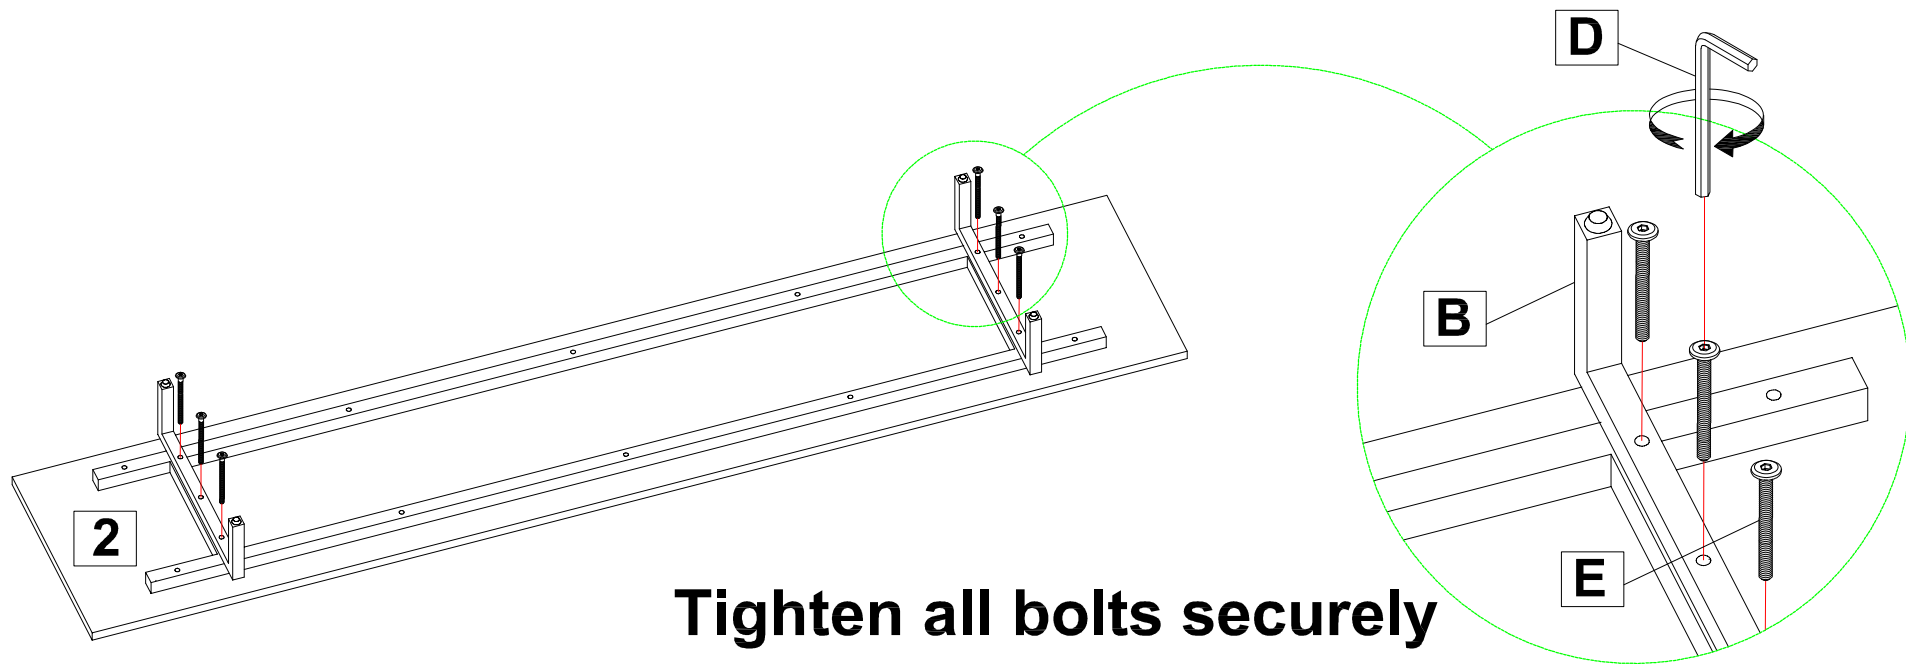

720475-20 TV CONSOLE

2

If you're having difficulty, our friendly Customer Care team is always here to help. Call us at 1.336.861.0604 during business hours, email parts@comfortpointe.com.