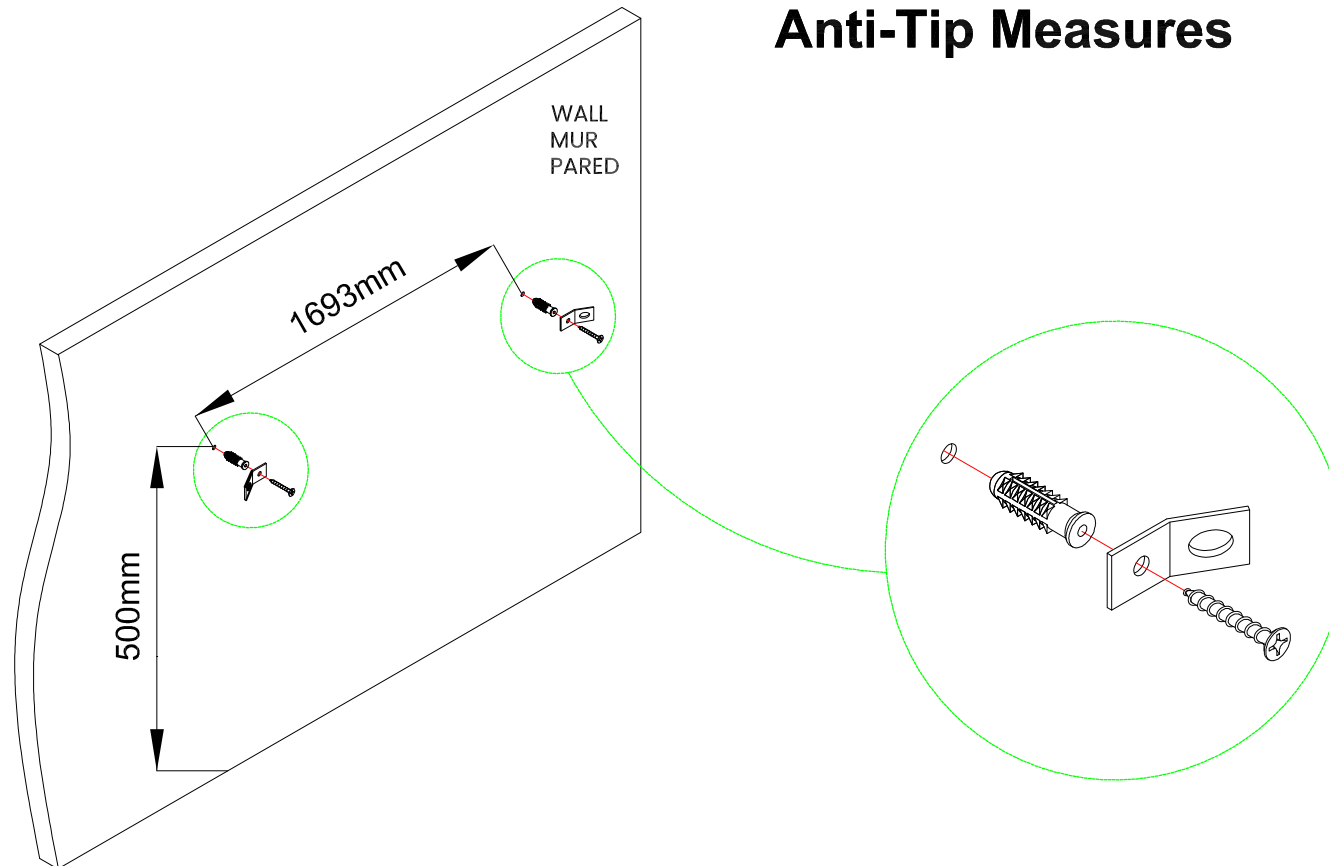

19

Anti-Tip Measures

If you're having difficulty, our friendly Customer Care team is always here to help. Call us at 1.336.861.0604 during business hours, email parts@comfortpointe.com.