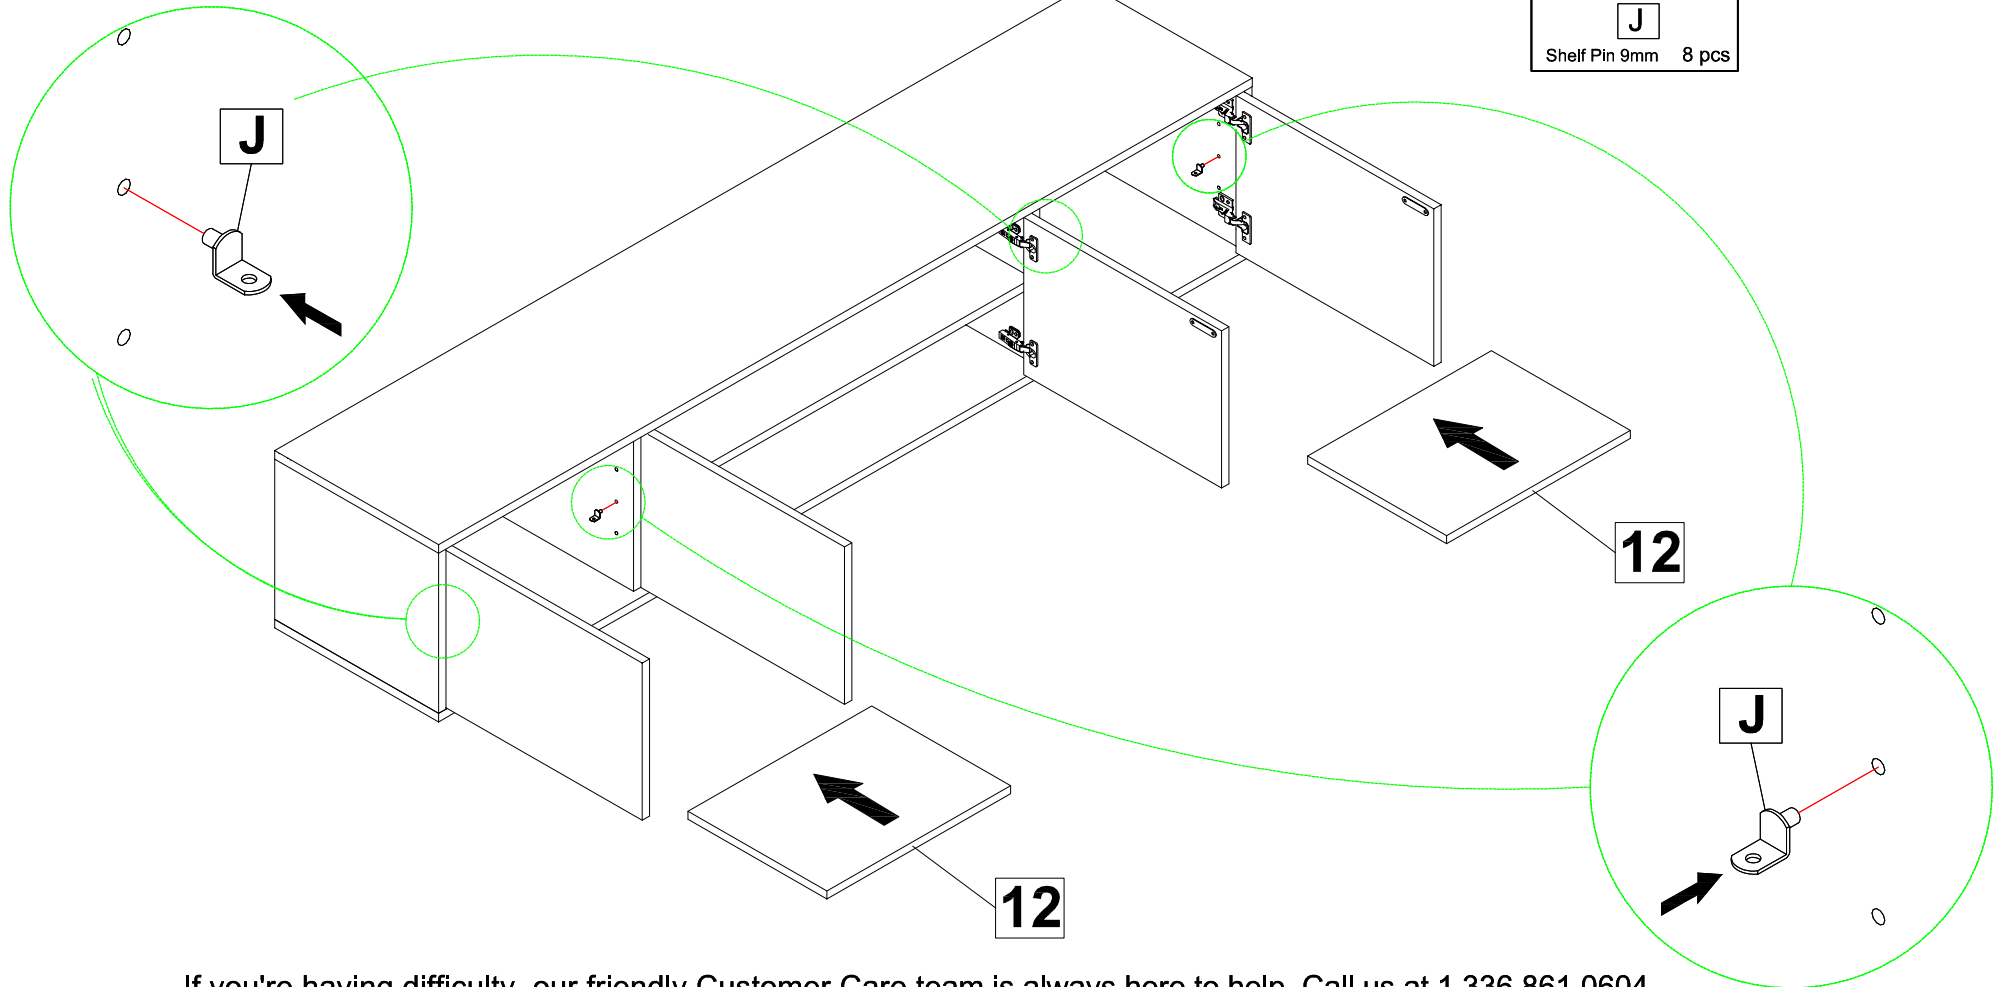

720475-20 TV CONSOLE

16

If you're having difficulty, our friendly Customer Care team is always here to help. Call us at 1.336.861.0604 during business hours, email parts@comfortpointe.com.