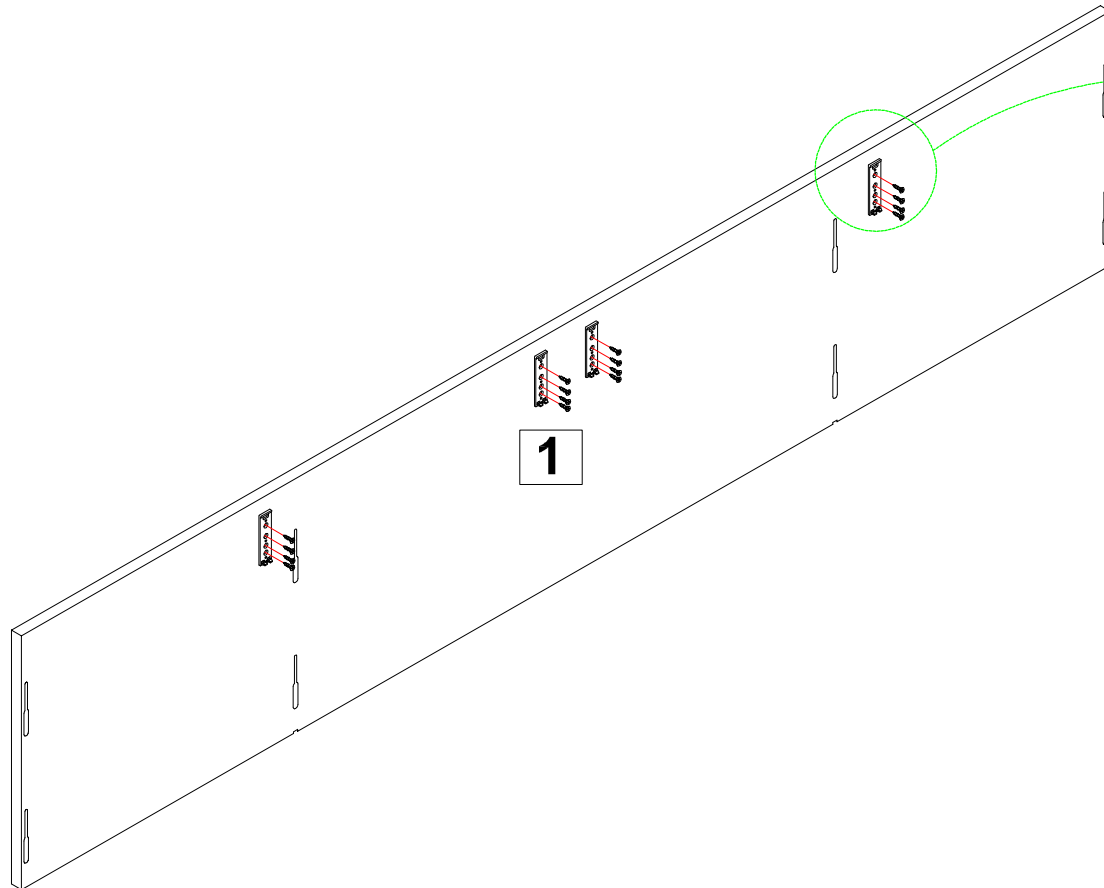

720475-20 TV CONSOLE

3

If you're having difficulty, our friendly Customer Care team is always here to help. Call us at 1.336.861.0604 during business hours, email parts@comfortpointe.com.