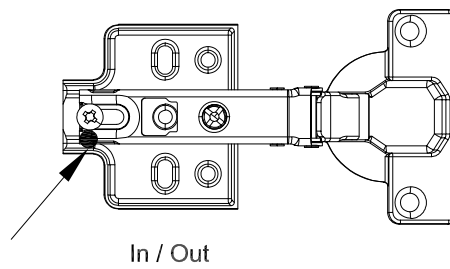

14

Our high Quality Euro hinges are 3-way adjustable:

If you're having difficulty, our friendly Customer Care team is always here to help. Call us at 1.336.861.0604 during business hours, email parts@comfortpointe.com.

Scan the code to watch the instructional video of door adjustment