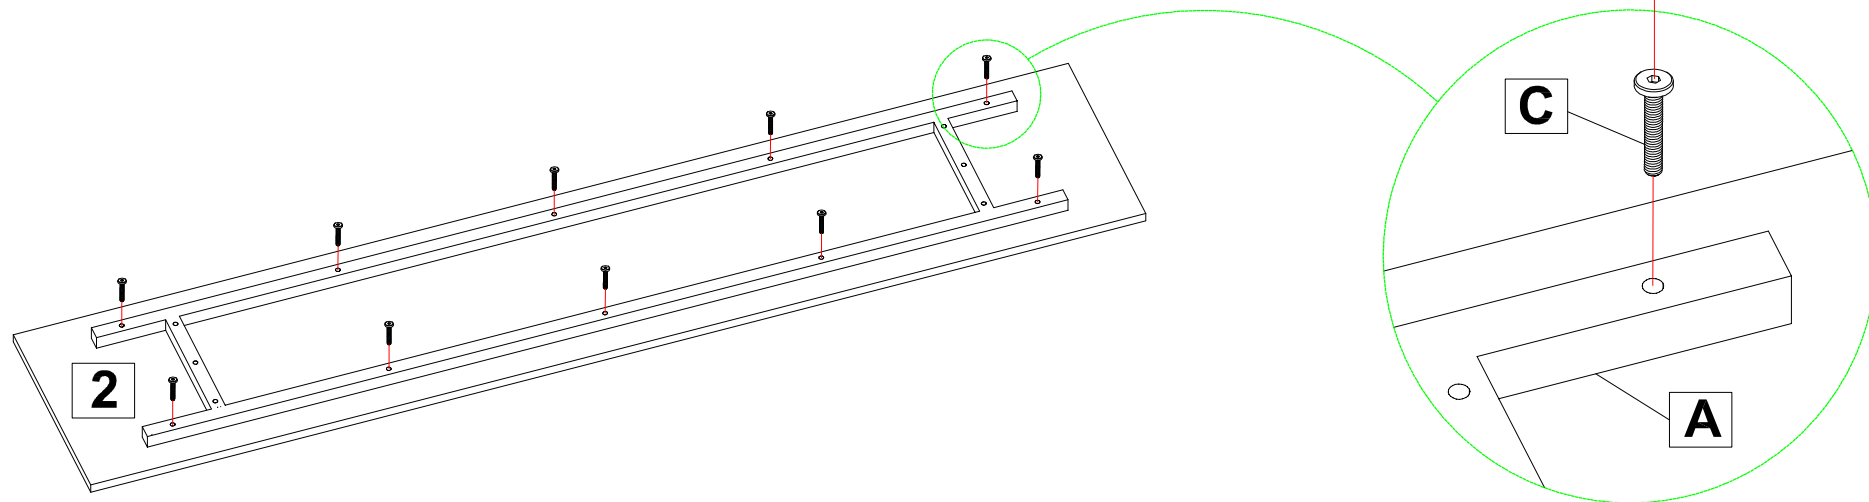

720475-20 TV CONSOLE

Parts List

CODE	DESCRIPTION	QTY
1	Top Panel	1 pc
2	Bottom Panel	1 pc
3	Fixed Shelf	1 pc
4	Left Inside Panel	1 pc
5	Right Inside Panel	1 pc
6	Left Panel	1 pc
7	Right Panel	1 pc
8	Back Panel	1 pc
9	Left Side Door	1 pc
10	Right Side Door	1 pc
11	Left Door	1 pc
12	Right Door	1 pc
13	Adjustable Shelf	2 pcs

Hardware List

CODE	DESCRIPTION	QTY
A	Metal Frame	1 pc
B	Metal Legs	2 pcs
C	Hex-Head bolts 1/4"x35mm	10 pcs
D	Allen Wrench	1 pc
E	Hex-Head bolts 1/4"x60mm	6 pcs
F	Magnetic catcher	4 pcs
G	Wood Screws M4x15mm	64 pcs
H	Wood Screws M3.5x20mm	16 pcs
I	Plastic Wedges	12 pcs
J	Shelf Pin 9mm	8 pcs
K	Middle Door Hinge	4 pcs
L	Side Door Hinge	4 pcs
M	Anti-Tipping Kit	2 pcs

720475-20 TV CONSOLE

1

Please do not tighten the bolts until all the bolts are lined with holes

If you're having difficulty, our friendly Customer Care team is always here to help. Call us at 1.336.861.0604 during business hours, email parts@comfortpointe.com.