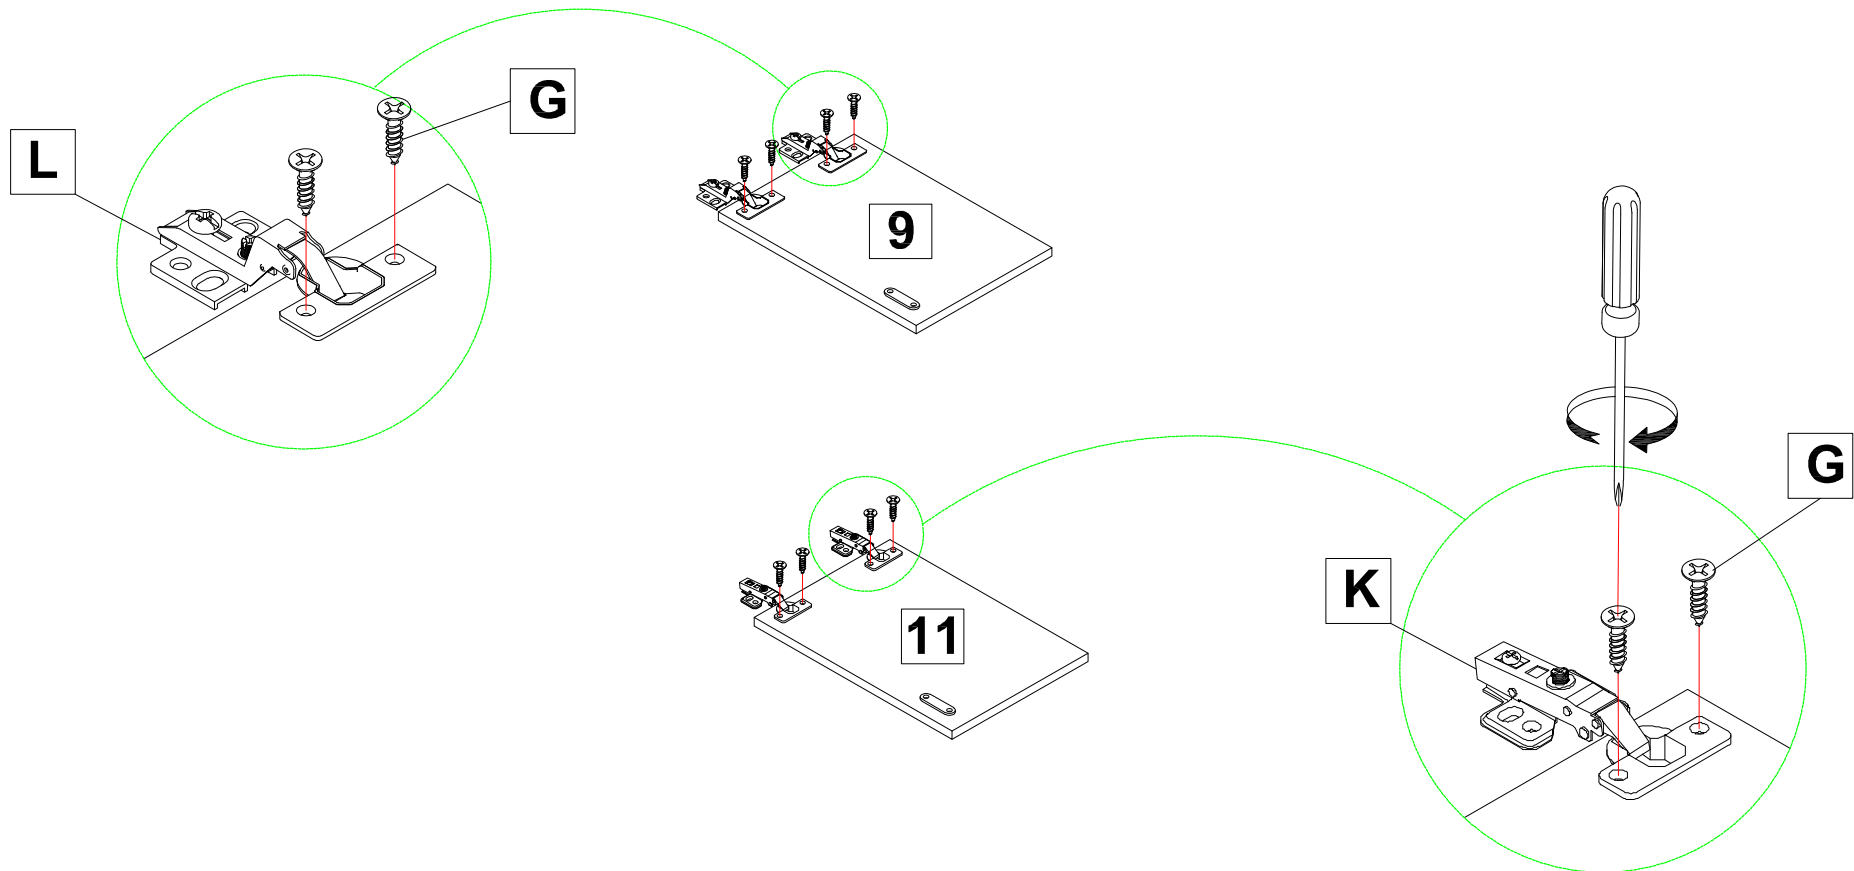

9

If you're having difficulty, our friendly Customer Care team is always here to help. Call us at 1.336.861.0604 during business hours, email parts@comfortpointe.com.

720475-20 TV CONSOLE

10

 G Screws M4x15mm 8 pcs	 K Middle Door Hinge 2 pcs	 L Side Door Hinge 2 pcs
---	--	--