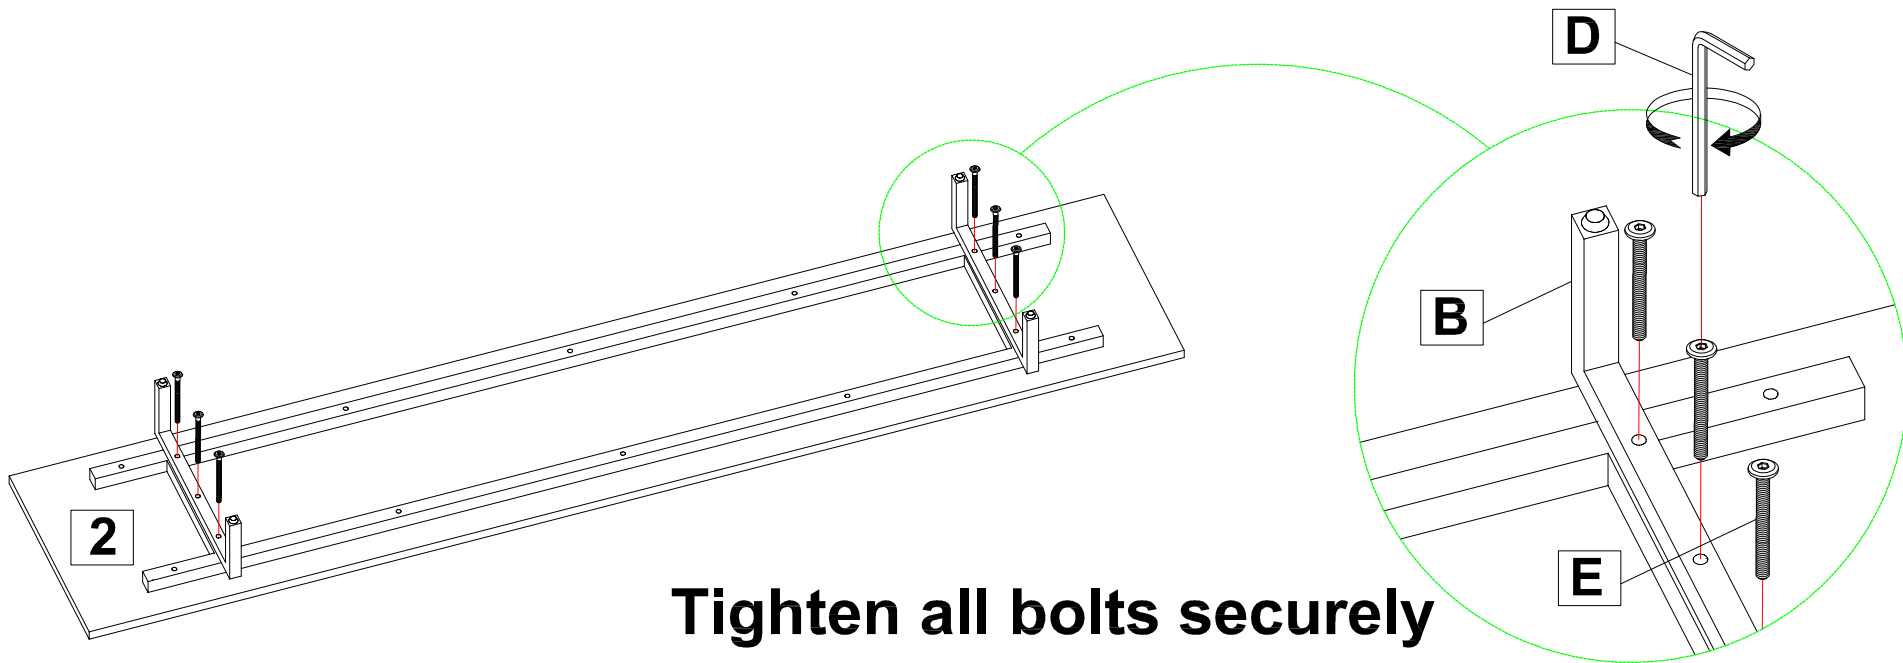

720475-26 TV CONSOLE

2

If you're having difficulty, our friendly Customer Care team is always here to help. Call us at 1.336.861.0604 during business hours, email parts@comfortpointe.com.