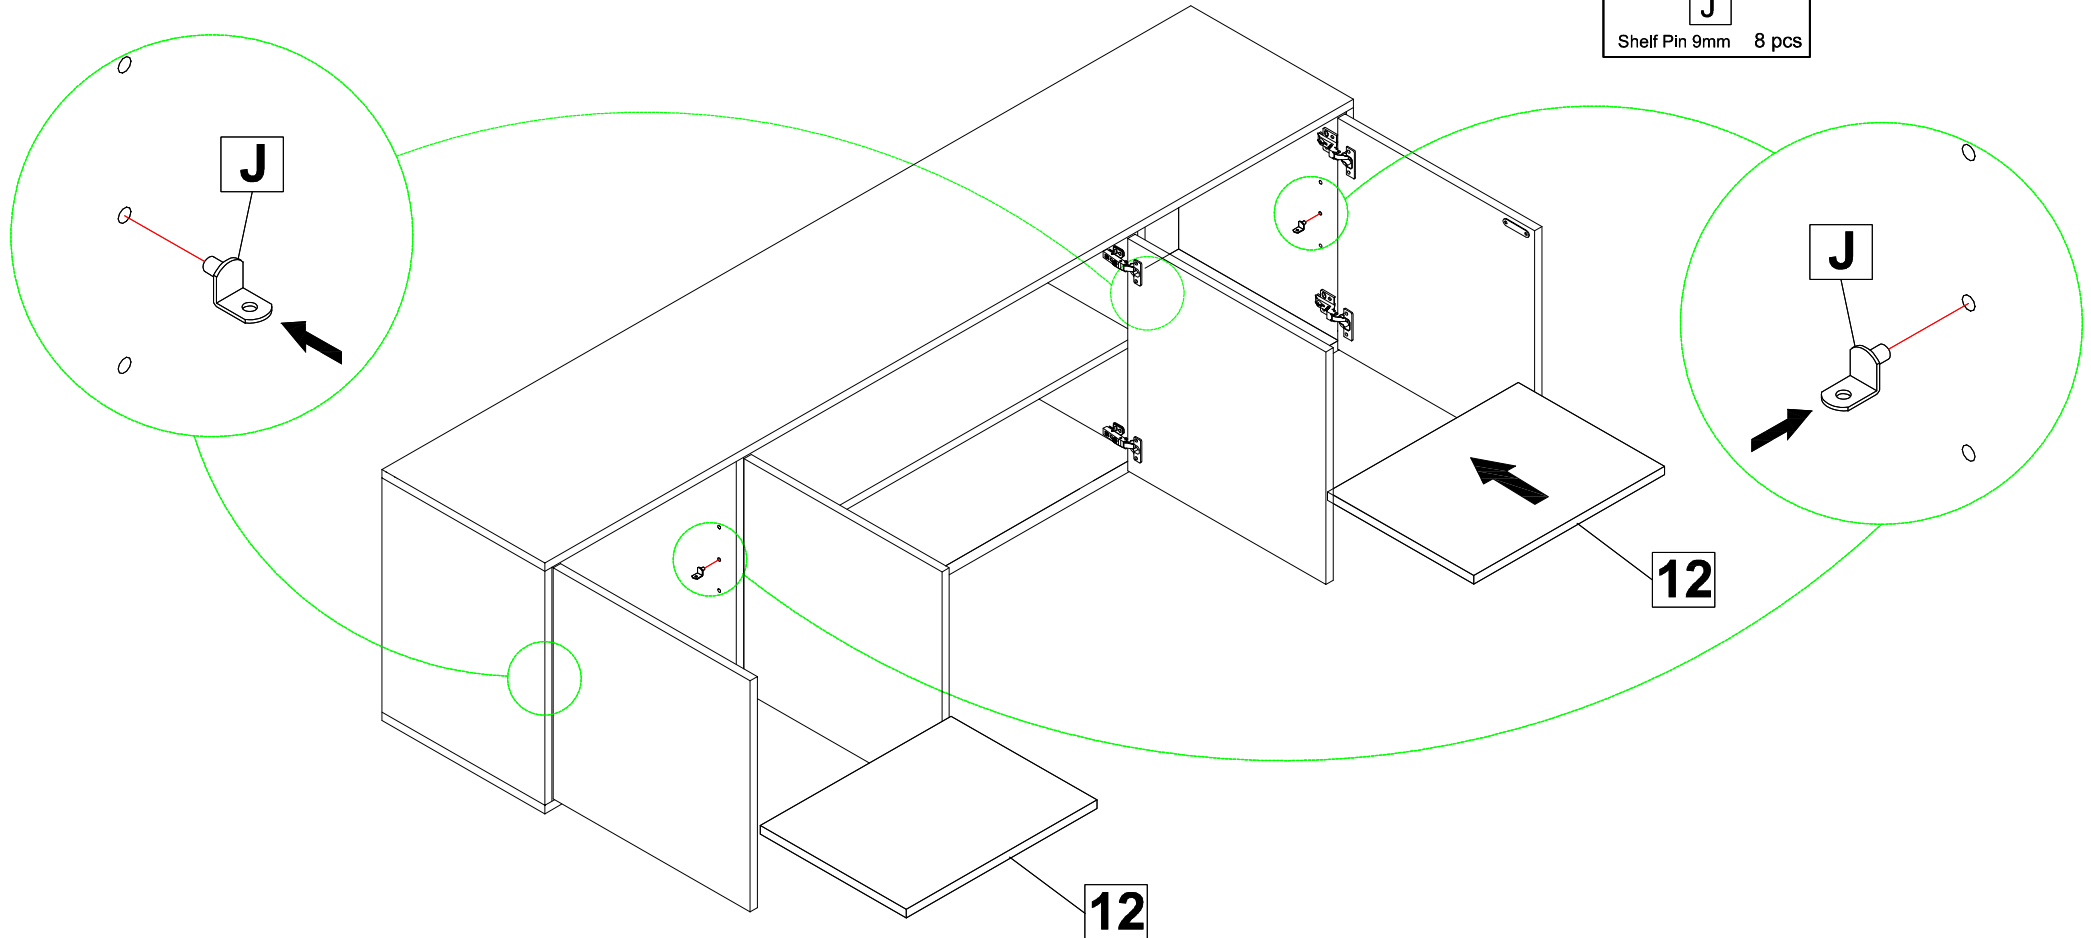

720475-26 TV CONSOLE

16

If you're having difficulty, our friendly Customer Care team is always here to help. Call us at 1.336.861.0604 during business hours, email parts@comfortpointe.com.