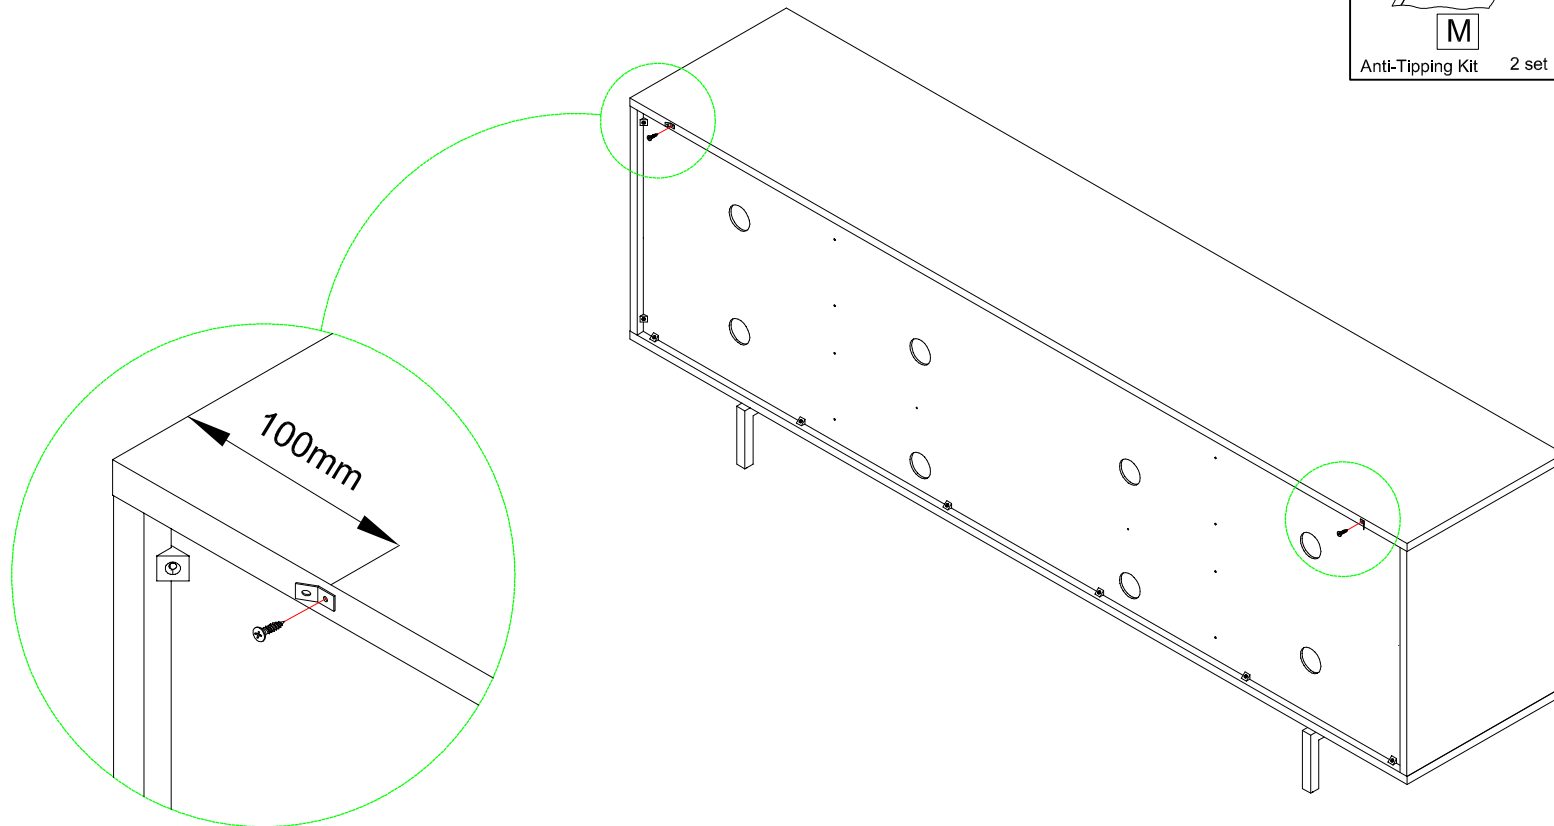

720475-26 TV CONSOLE

20

If you're having difficulty, our friendly Customer Care team is always here to help. Call us at 1.336.861.0604 during business hours, email parts@comfortpointe.com.