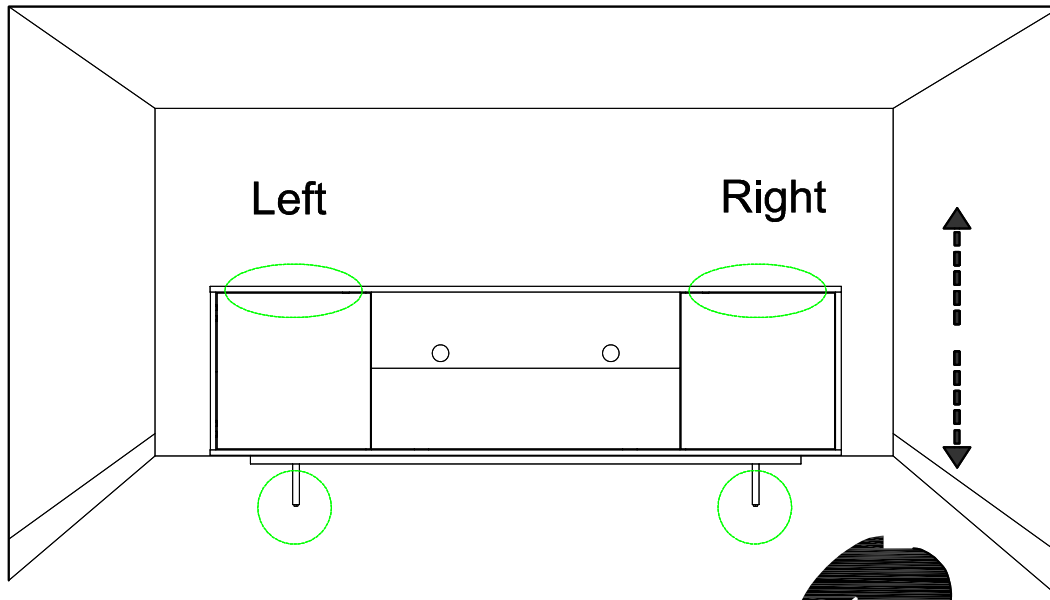

17

Adjustable Floor Leveler

Compare the gap between the Side Door and the Top Panel , if the gap on one side is larger, it means that side is lower than the other side

Rotate counterclockwise to increase the length of Floor Leveler, and raise that corner. Rotate clockwise to lower that corner

If you're having difficulty, our friendly Customer Care team is always here to help. Call us at 1.336.861.0604 during business hours, email parts@comfortpointe.com.