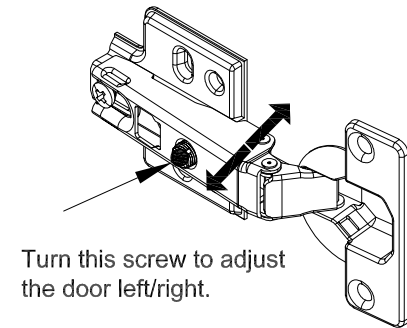

14

Our high Quality Euro hinges are 3-way adjustable:

If you're having difficulty, our friendly Customer Care team is always here to help. Call us at 1.336.861.0604 during business hours, email parts@comfortpointe.com.

Scan the code to watch the instructional video of door adjustment