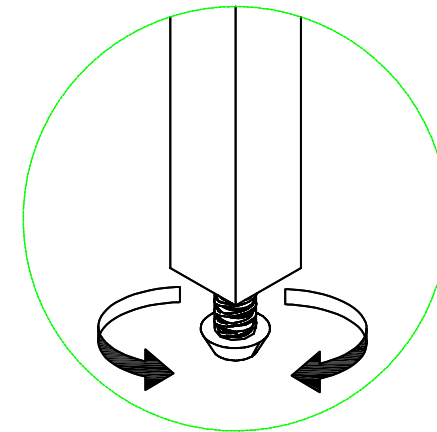

Compare the gap between the Side Door and the Top Panel , if the gap on one side is larger, it means that side is lower than the other side

Rotate counterclockwise to increase the length of Floor Leveler, and raise that corner. Rotate clockwise to lower that corner