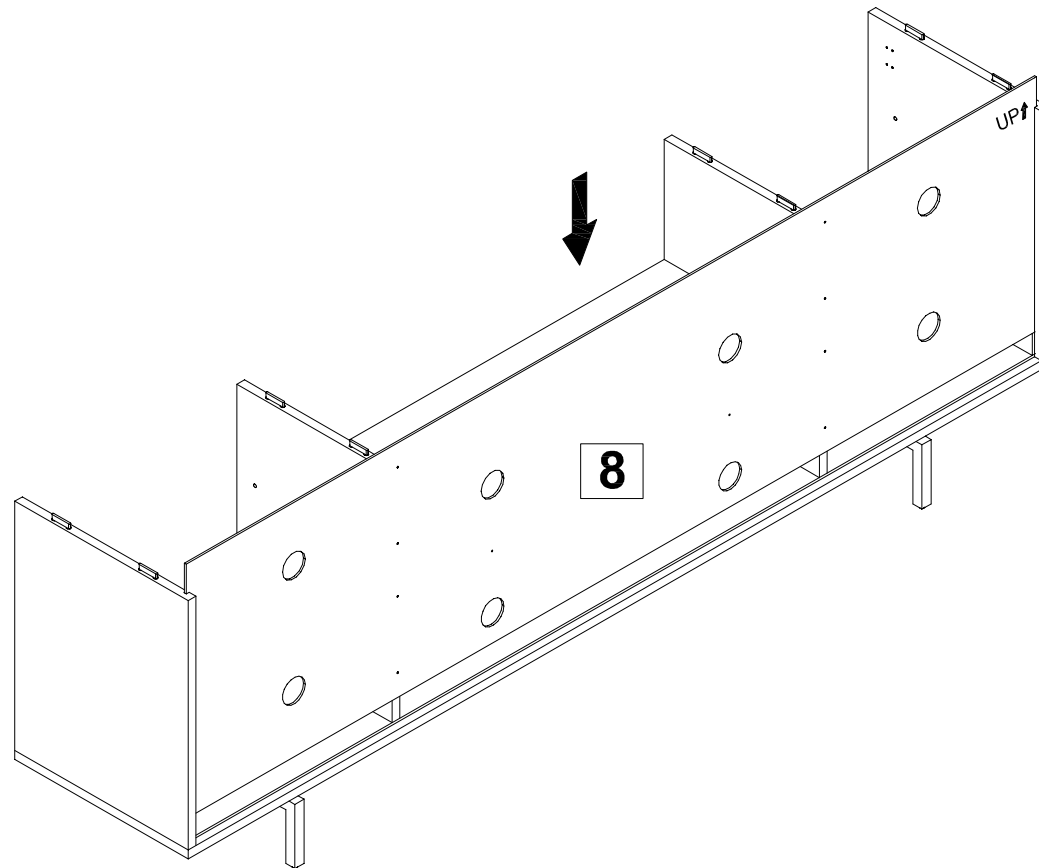

720475-26 TV CONSOLE

6

If you're having difficulty, our friendly Customer Care team is always here to help. Call us at 1.336.861.0604 during business hours, email parts@comfortpointe.com.