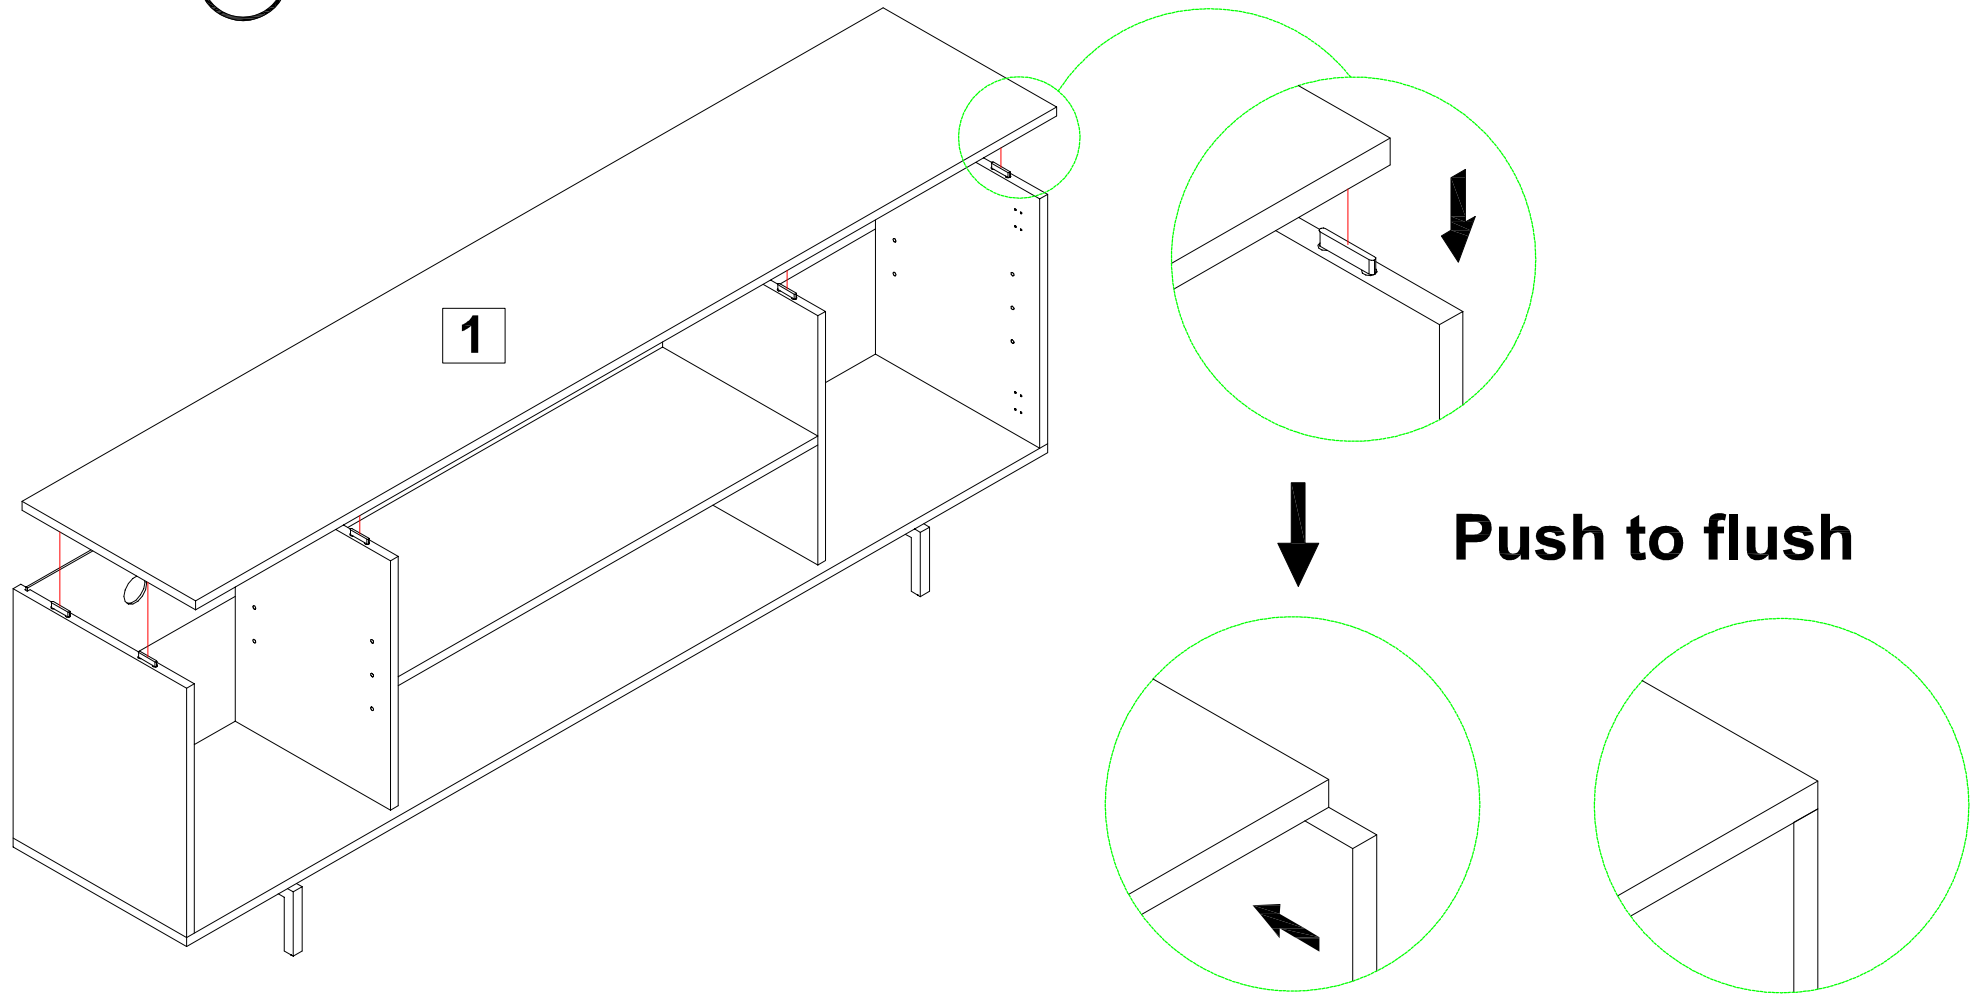

720475-26 TV CONSOLE

7

If you're having difficulty, our friendly Customer Care team is always here to help. Call us at 1.336.861.0604 during business hours, email parts@comfortpointe.com.