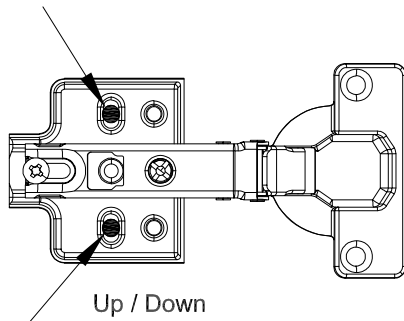

14

Our high Quality Euro hinges are 3-way adjustable:

If you're having difficulty, our friendly Customer Care team is always here to help. Call us at 1.336.861.0604 during business hours, email parts@comfortpointe.com.

Scan the code to watch the instructional video of door adjustment