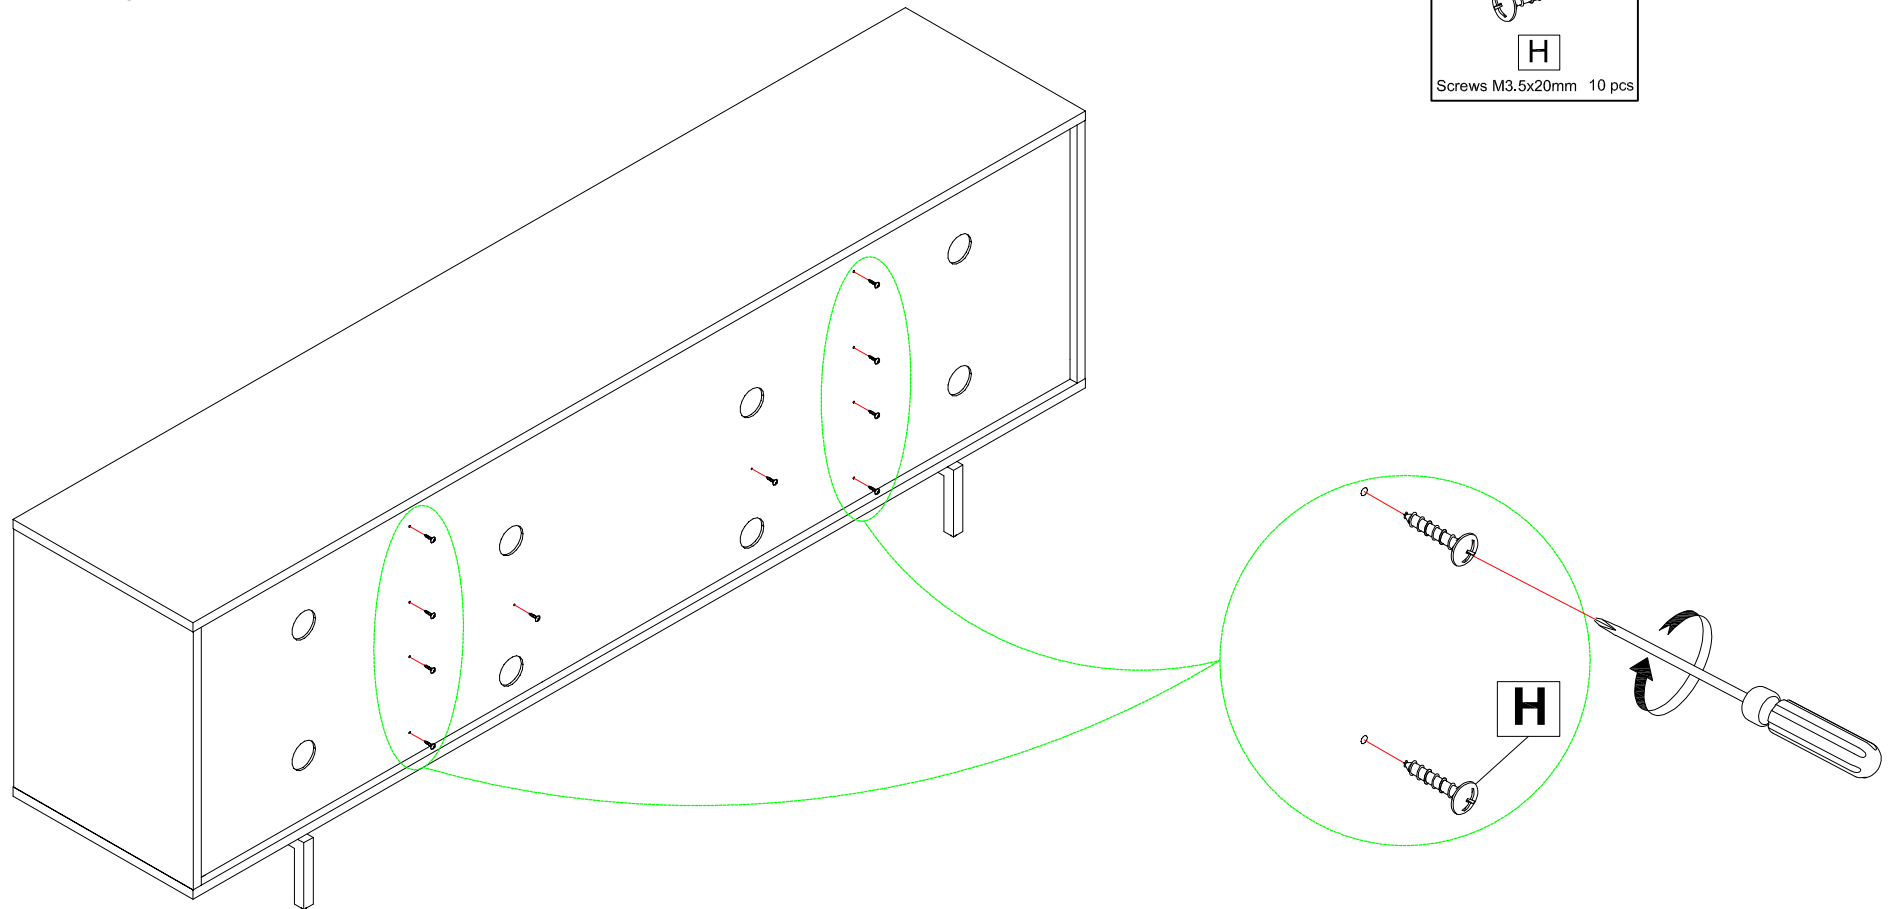

720475-26 TV CONSOLE

8

If you're having difficulty, our friendly Customer Care team is always here to help. Call us at 1.336.861.0604 during business hours, email parts@comfortpointe.com.