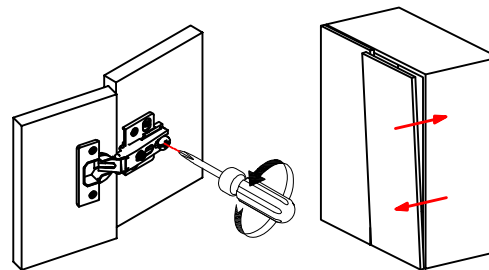

Scan the code to watch the instructional video of door adjustment

15

Our high Quality Euro hinges are 3-way adjustable:

Lateral Adjustment

Horizontal Adjustment

Vertical Adjustment

If you're having difficulty, our friendly Customer Care team is always here to help. Call us at 1.336.861.0604 during business hours, email parts@comfortpointe.com.