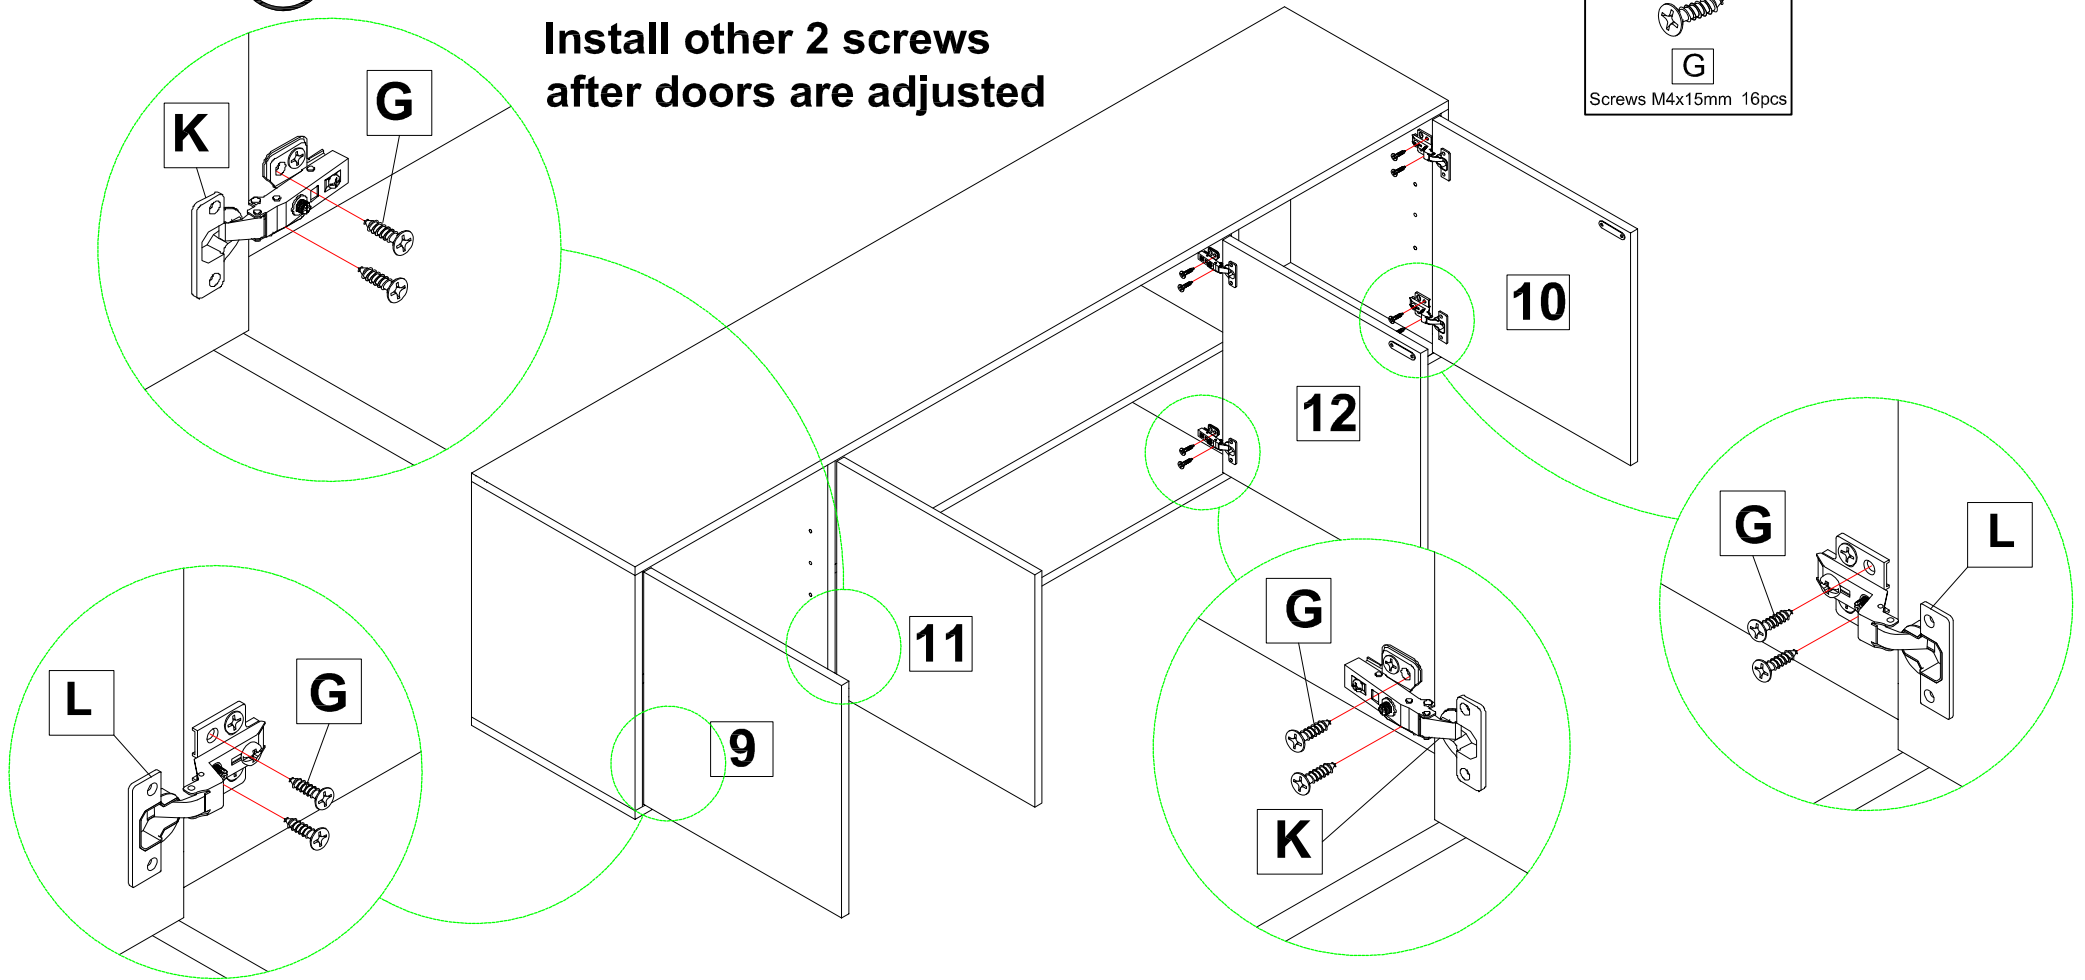

720475-26 TV CONSOLE

13

**Install other 2 screws
after doors are adjusted**

If you're having difficulty, our friendly Customer Care team is always here to help. Call us at 1.336.861.0604 during business hours, email parts@comfortpointe.com.