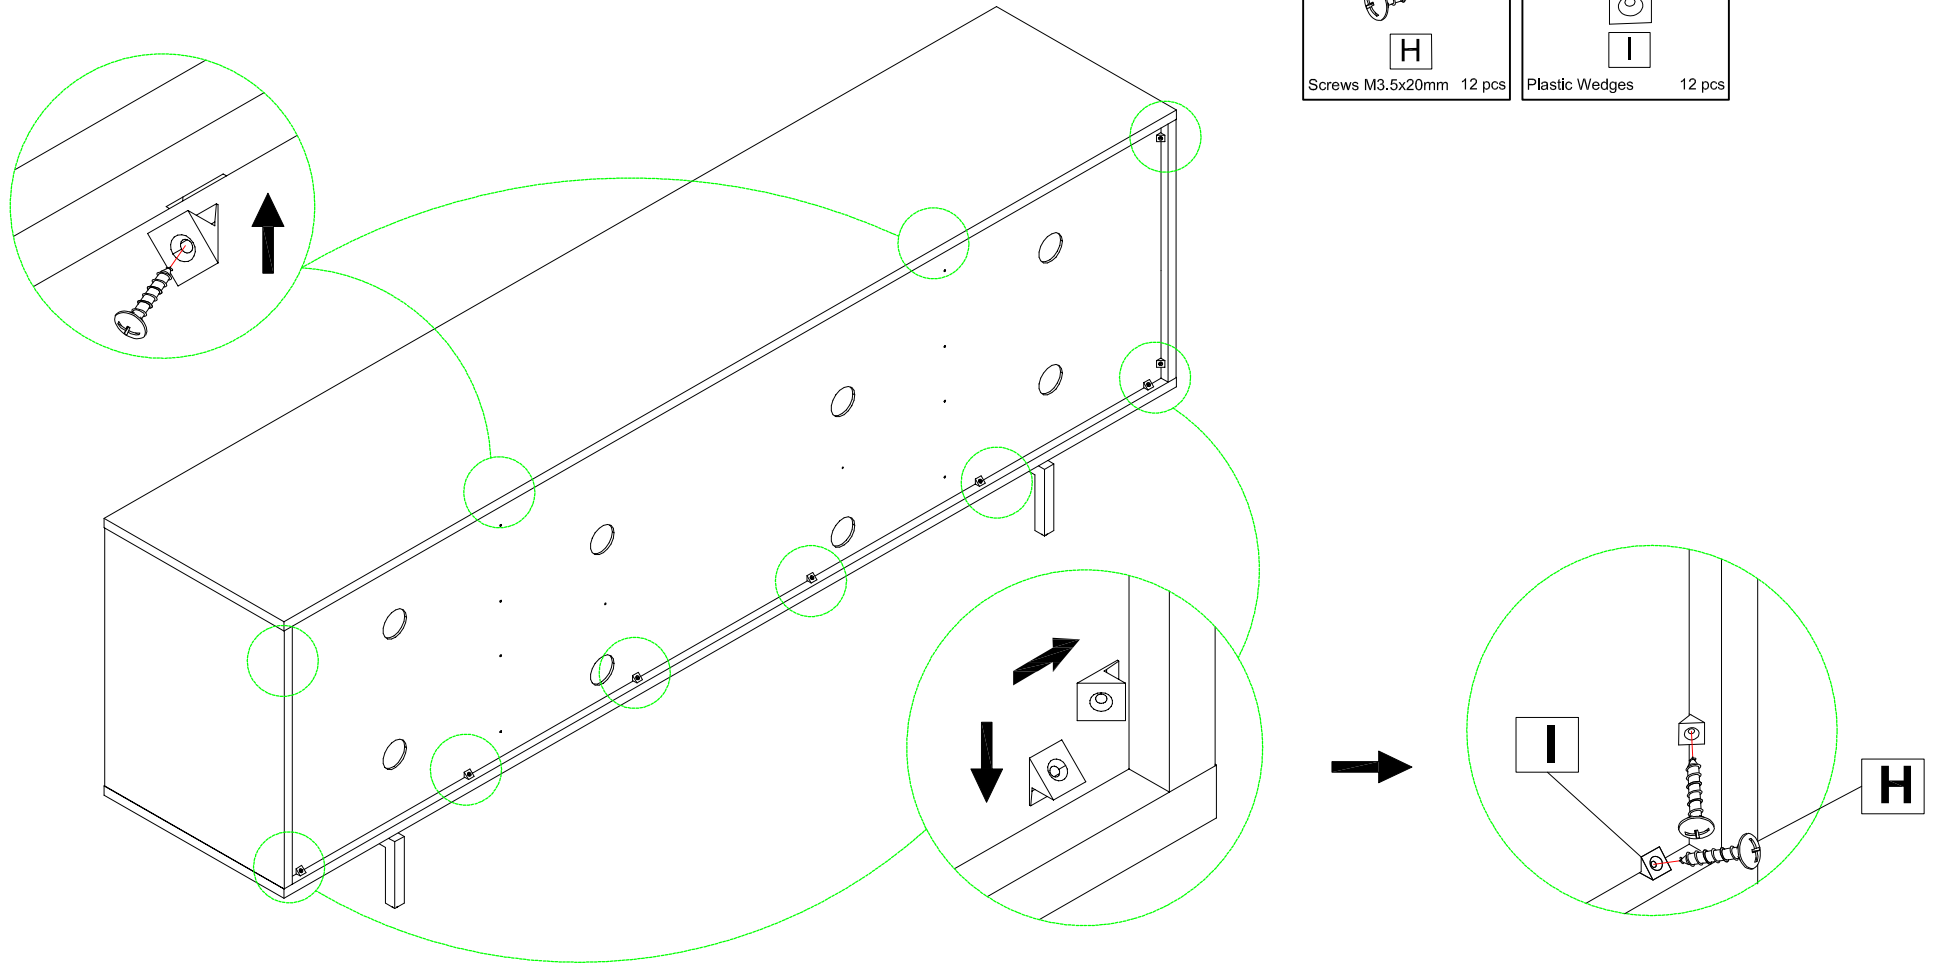

720475-26 TV CONSOLE

9

If you're having difficulty, our friendly Customer Care team is always here to help. Call us at 1.336.861.0604 during business hours, email parts@comfortpointe.com.