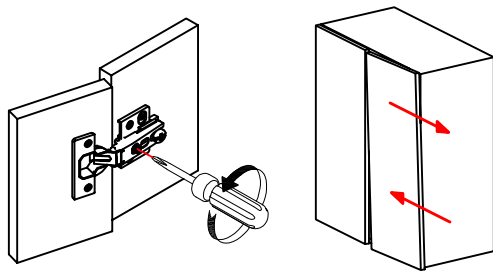

Scan the code to watch the instructional video of door adjustment

15

Our high Quality Euro hinges are 3-way adjustable:

Lateral Adjustment

Horizontal Adjustment

Vertical Adjustment

If you're having difficulty, our friendly Customer Care team is always here to help. Call us at 1.336.861.0604 during business hours, email parts@comfortpointe.com.