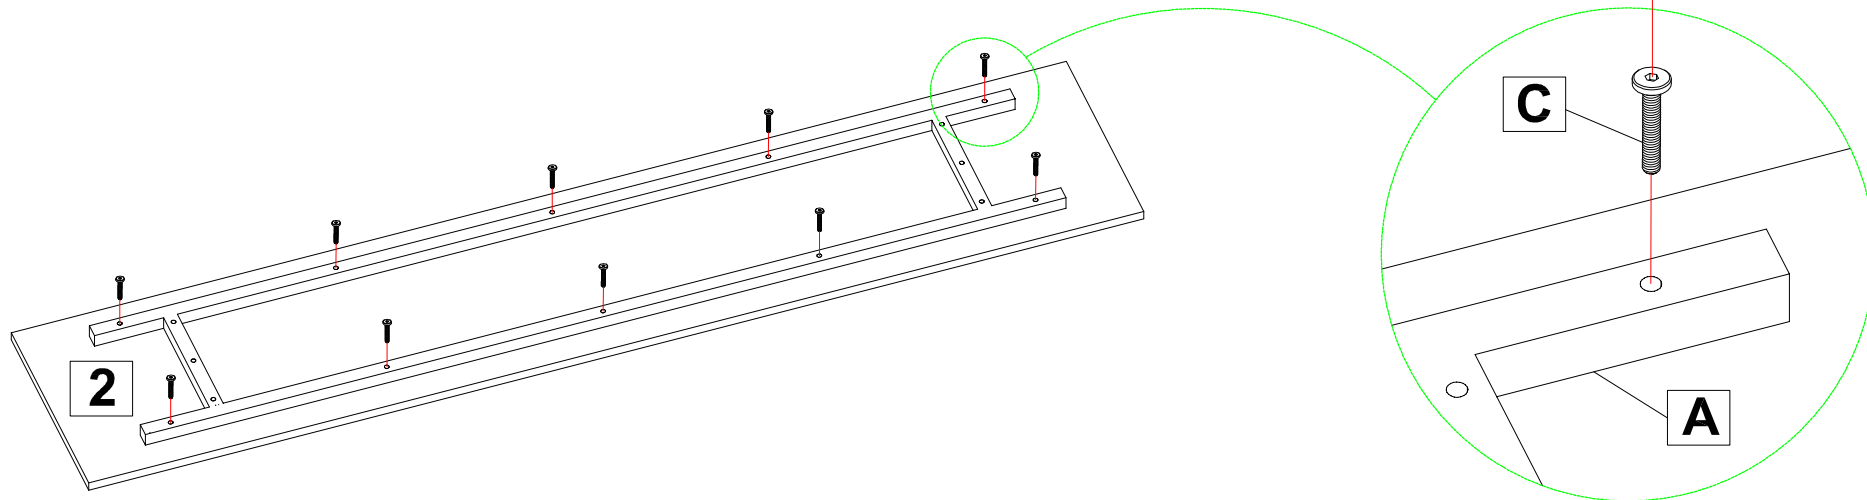

720475-26 TV CONSOLE

Parts List

CODE	DESCRIPTION	QTY
1	Top Panel	1 pc
2	Bottom Panel	1 pc
3	Fixed Shelf	1 pc
4	Left Inside Panel	1 pc
5	Right Inside Panel	1 pc
6	Left Panel	1 pc
7	Right Panel	1 pc
8	Back Panel	1 pc
9	Left Side Door	1 pc
10	Right Side Door	1 pc
11	Left Middle Door	1 pc
12	Right Middle Door	1 pc
13	Adjustable Shelf	2 pcs

Hardware List

CODE	DESCRIPTION	QTY
A	Metal Frame	1 pc
B	Metal Legs	2 pcs
C	Hex-Head bolts 1/4"x35mm	10 pcs
D	Allen Wrench	1 pc
E	Hex-Head bolts 1/4"x60mm	6 pcs
F	Magnetic catcher	4 pcs
G	Wood Screws M4x15mm	64 pcs
H	Wood Screws M3.5x20mm	22 pcs
I	Plastic Wedges	12 pcs
J	Shelf Pin 9mm	8 pcs
K	Middle Door Hinge	4 pcs
L	Side Door Hinge	4 pcs
M	Anti-Tipping Kit	2 pcs

720475-26 TV CONSOLE

1

Please do not tighten the bolts until all the bolts are lined with holes

If you're having difficulty, our friendly Customer Care team is always here to help. Call us at 1.336.861.0604 during business hours, email parts@comfortpointe.com.