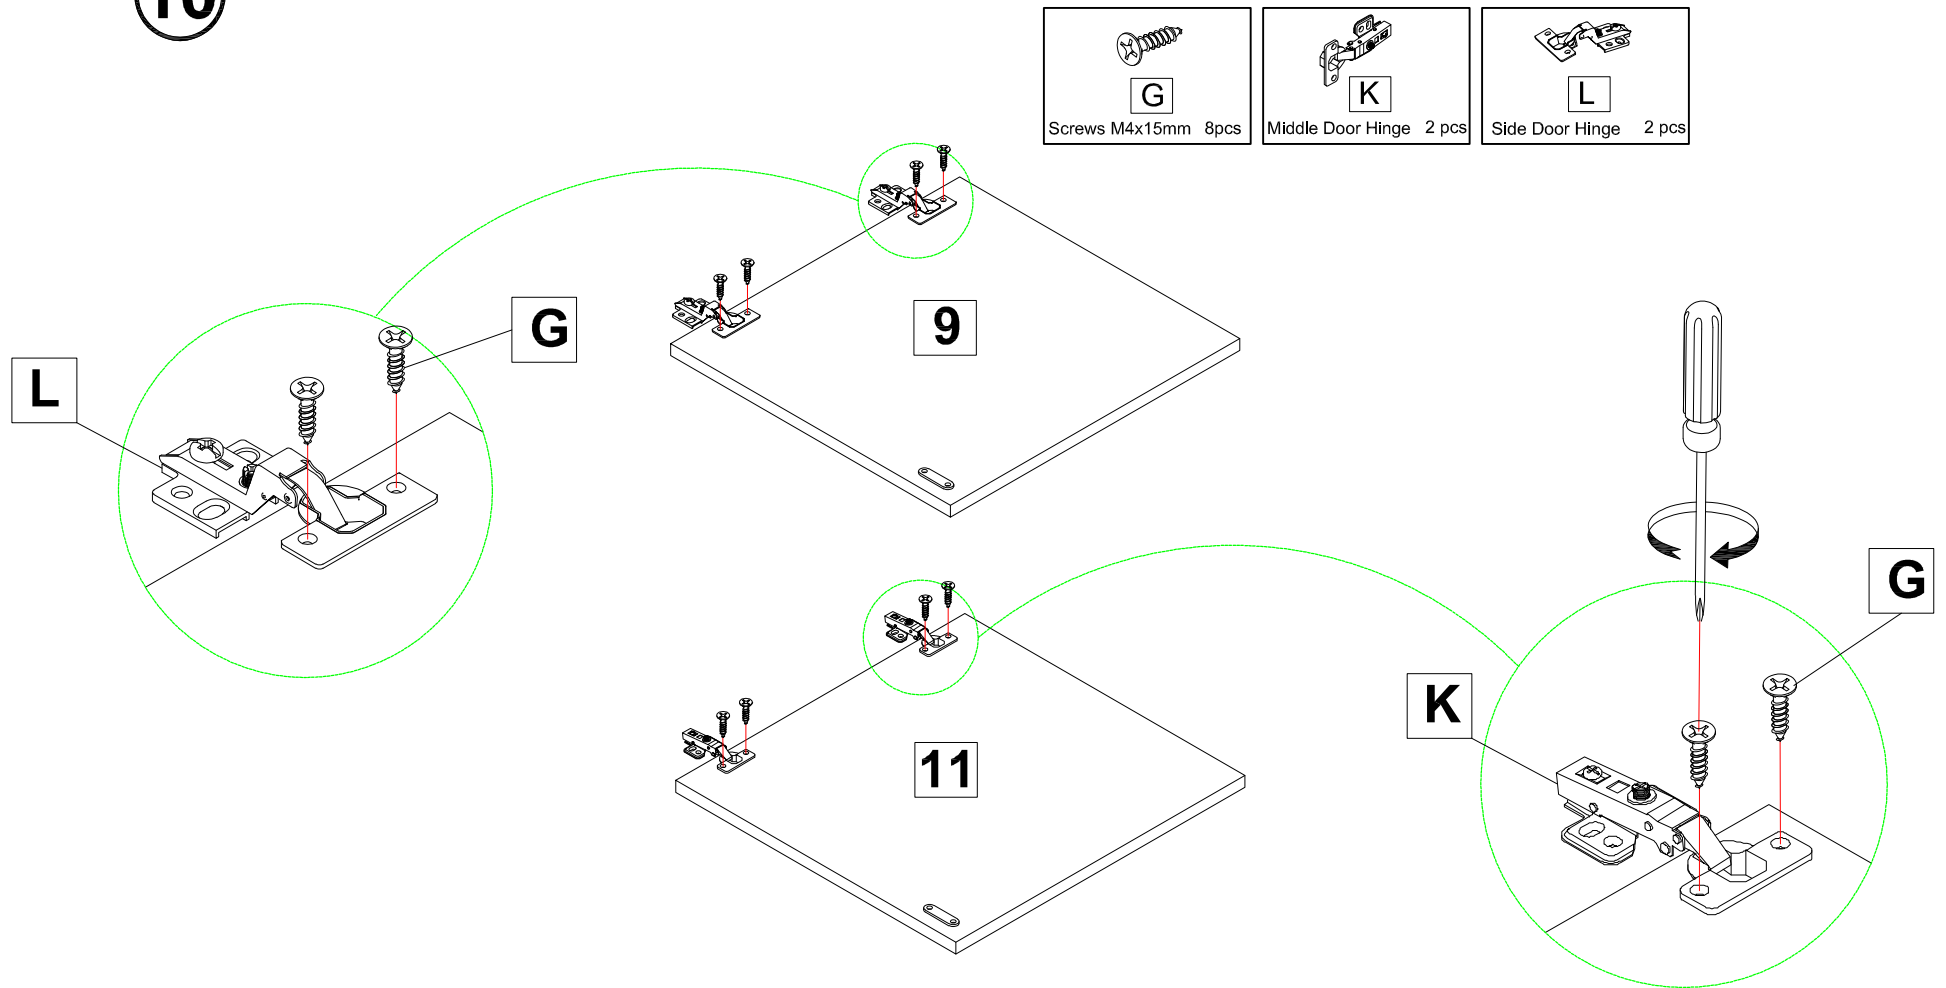

720475-26 TV CONSOLE

10

If you're having difficulty, our friendly Customer Care team is always here to help. Call us at 1.336.861.0604 during business hours, email parts@comfortpointe.com.