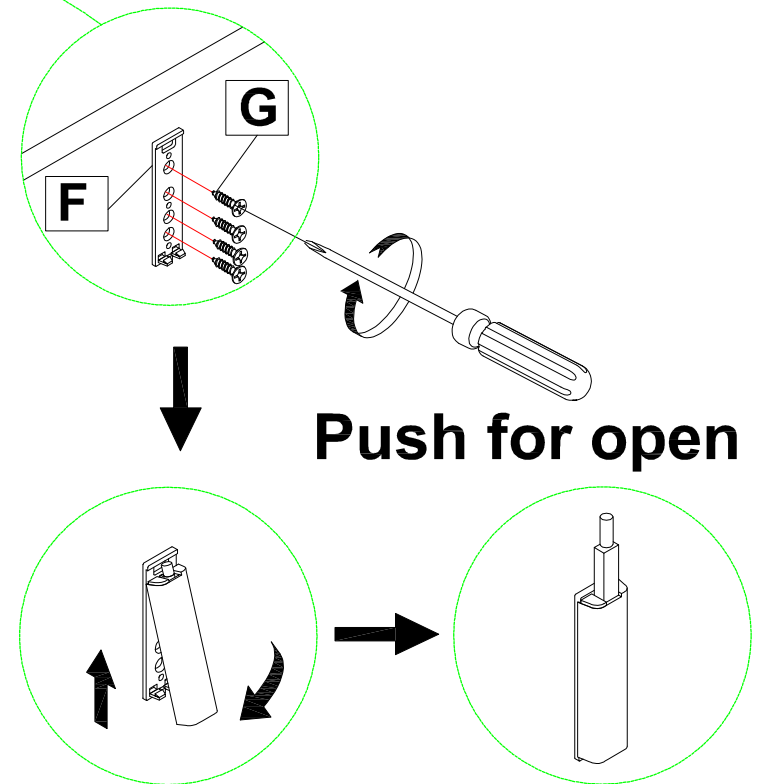

720475-26 TV CONSOLE

3

If you're having difficulty, our friendly Customer Care team is always here to help. Call us at 1.336.861.0604 during business hours, email parts@comfortpointe.com.