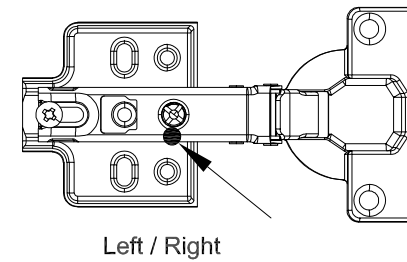

14

Our high Quality Euro hinges are 3-way adjustable:

If you're having difficulty, our friendly Customer Care team is always here to help. Call us at 1.336.861.0604 during business hours, email parts@comfortpointe.com.

Scan the code to watch the instructional video of door adjustment