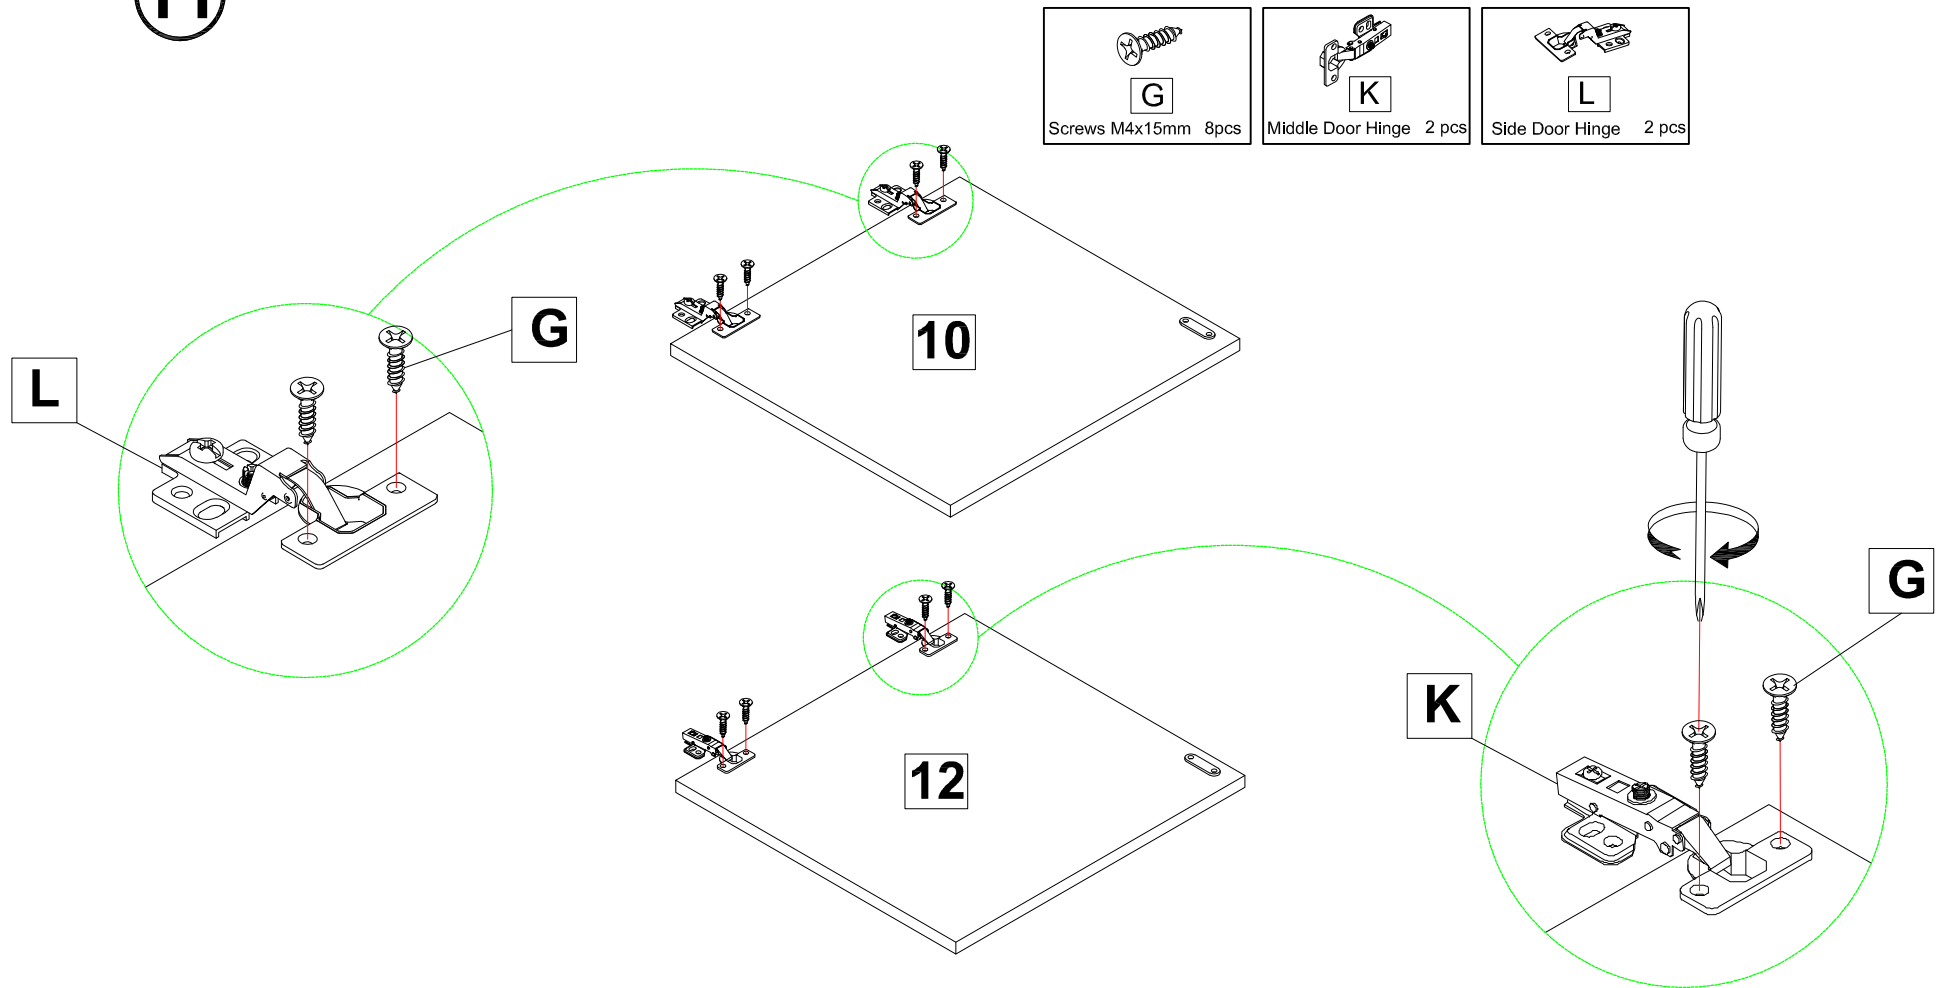

720475-26 TV CONSOLE

11

If you're having difficulty, our friendly Customer Care team is always here to help. Call us at 1.336.861.0604 during business hours, email parts@comfortpointe.com.