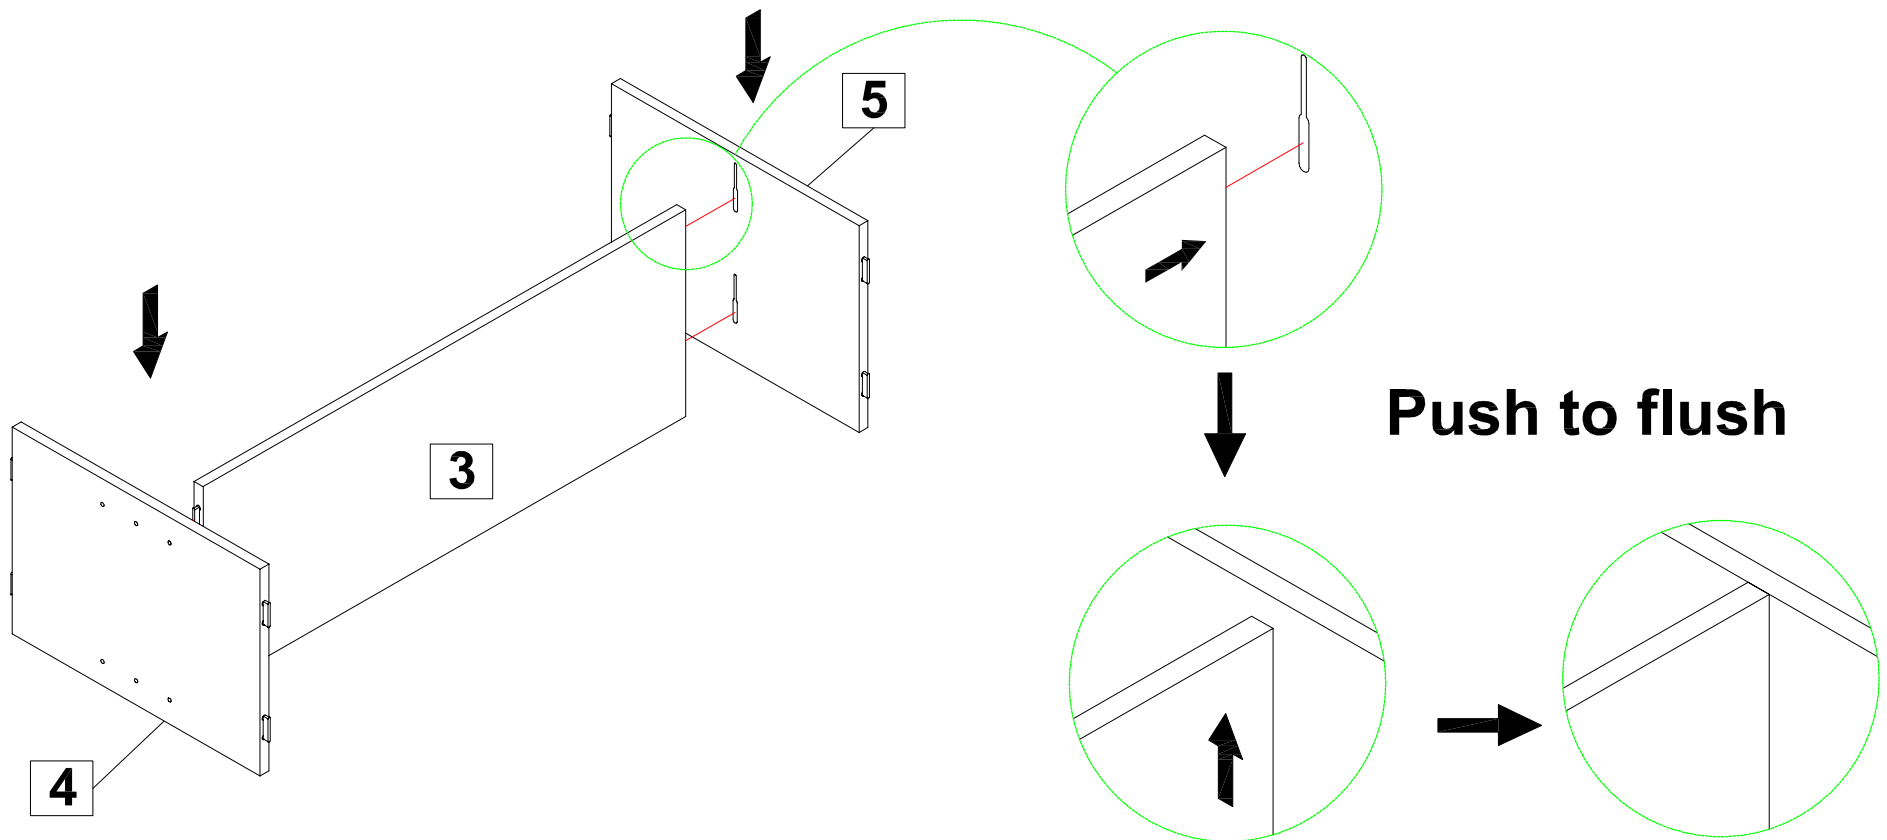

720475-26 TV CONSOLE

4

If you're having difficulty, our friendly Customer Care team is always here to help. Call us at 1.336.861.0604 during business hours, email parts@comfortpointe.com.