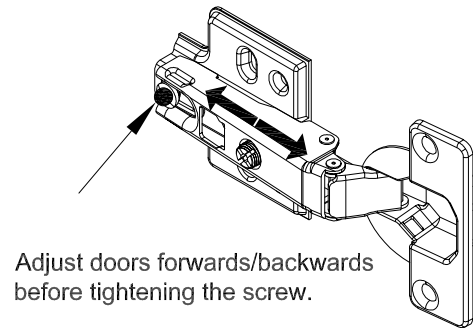

14

Our high Quality Euro hinges are 3-way adjustable:

If you're having difficulty, our friendly Customer Care team is always here to help. Call us at 1.336.861.0604 during business hours, email parts@comfortpointe.com.

Scan the code to watch the instructional video of door adjustment