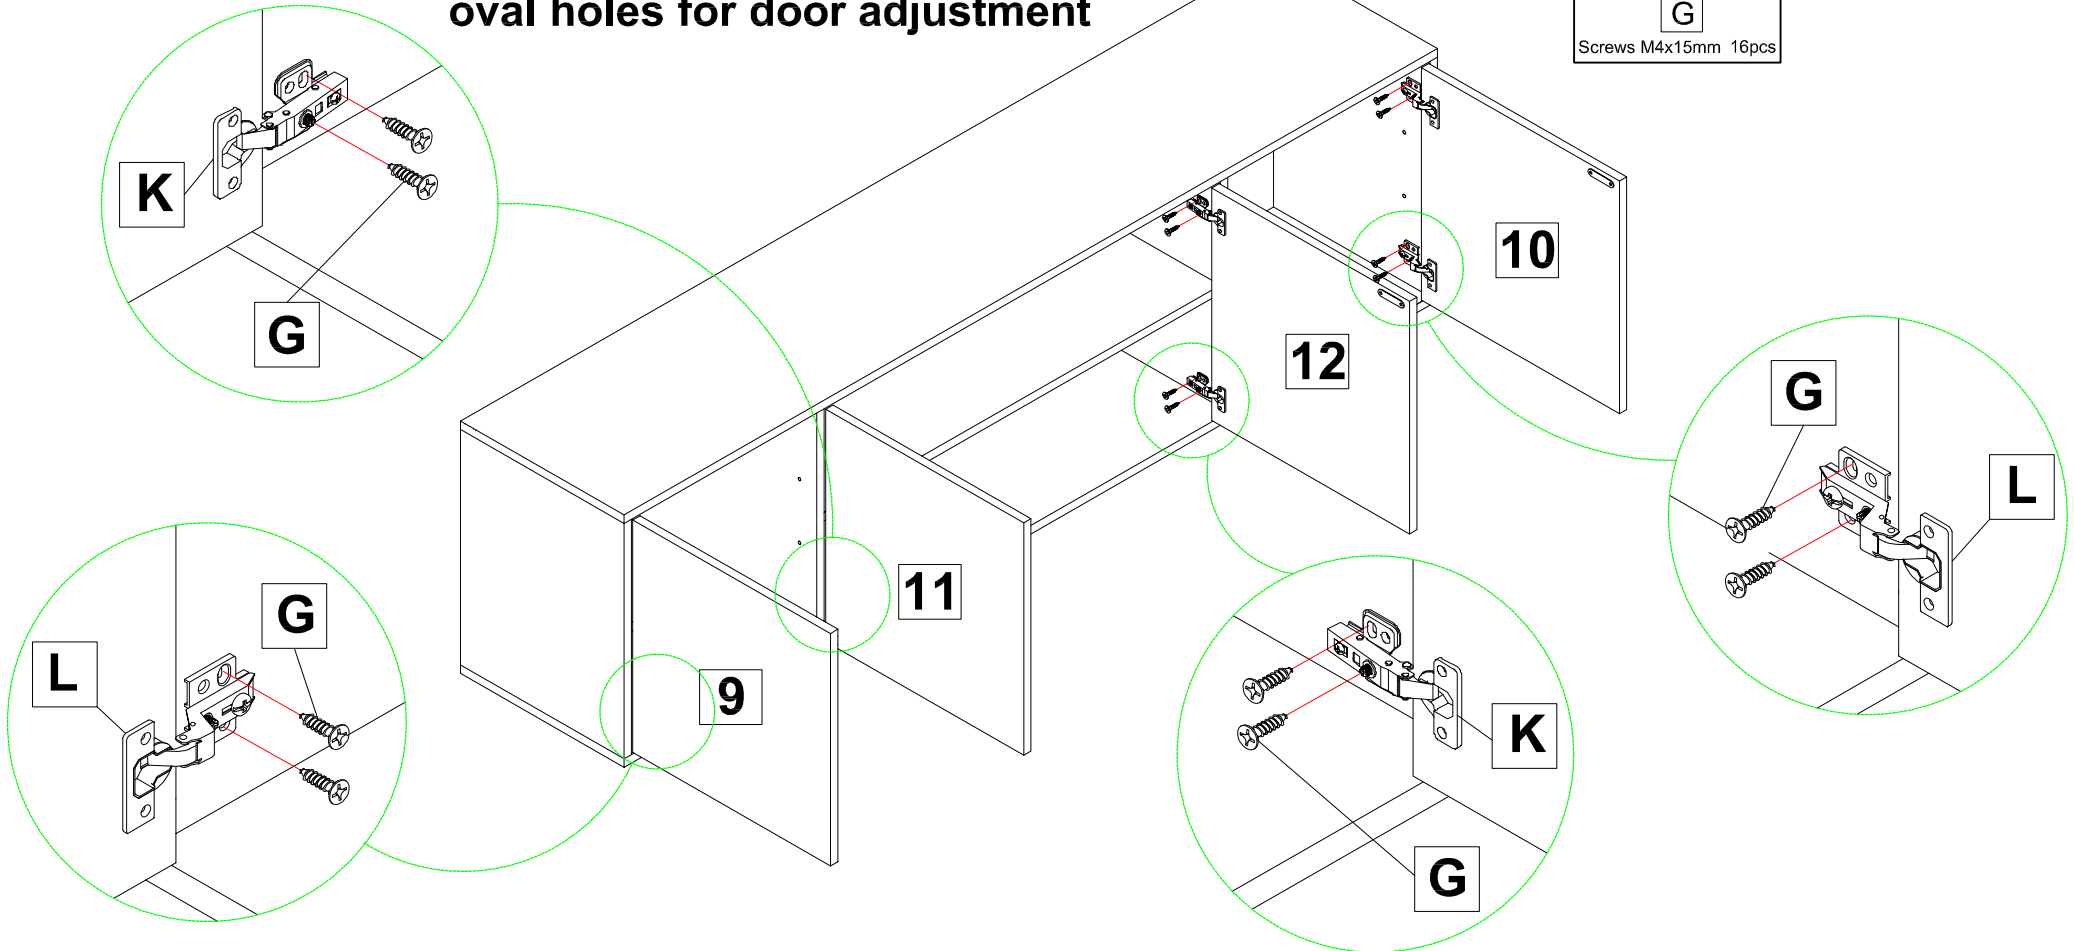

12

First install hinges with 2 screws in oval holes for door adjustment

If you're having difficulty, our friendly Customer Care team is always here to help. Call us at 1.336.861.0604 during business hours, email parts@comfortpointe.com.