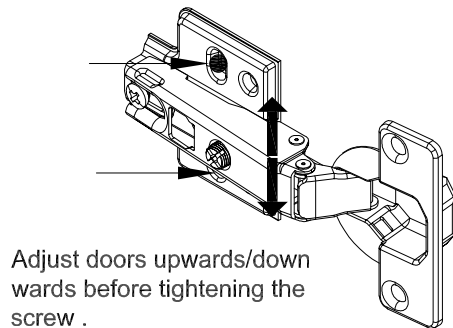

14

Our high Quality Euro hinges are 3-way adjustable:

If you're having difficulty, our friendly Customer Care team is always here to help. Call us at 1.336.861.0604 during business hours, email parts@comfortpointe.com.

Scan the code to watch the instructional video of door adjustment