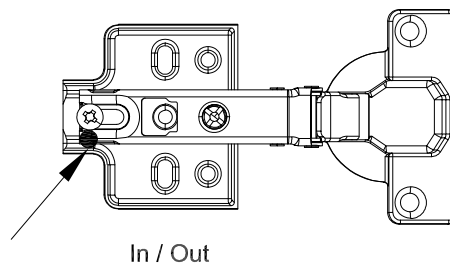

14

Our high Quality Euro hinges are 3-way adjustable:

If you're having difficulty, our friendly Customer Care team is always here to help. Call us at 1.336.861.0604 during business hours, email parts@comfortpointe.com.

Scan the code to watch the instructional video of door adjustment