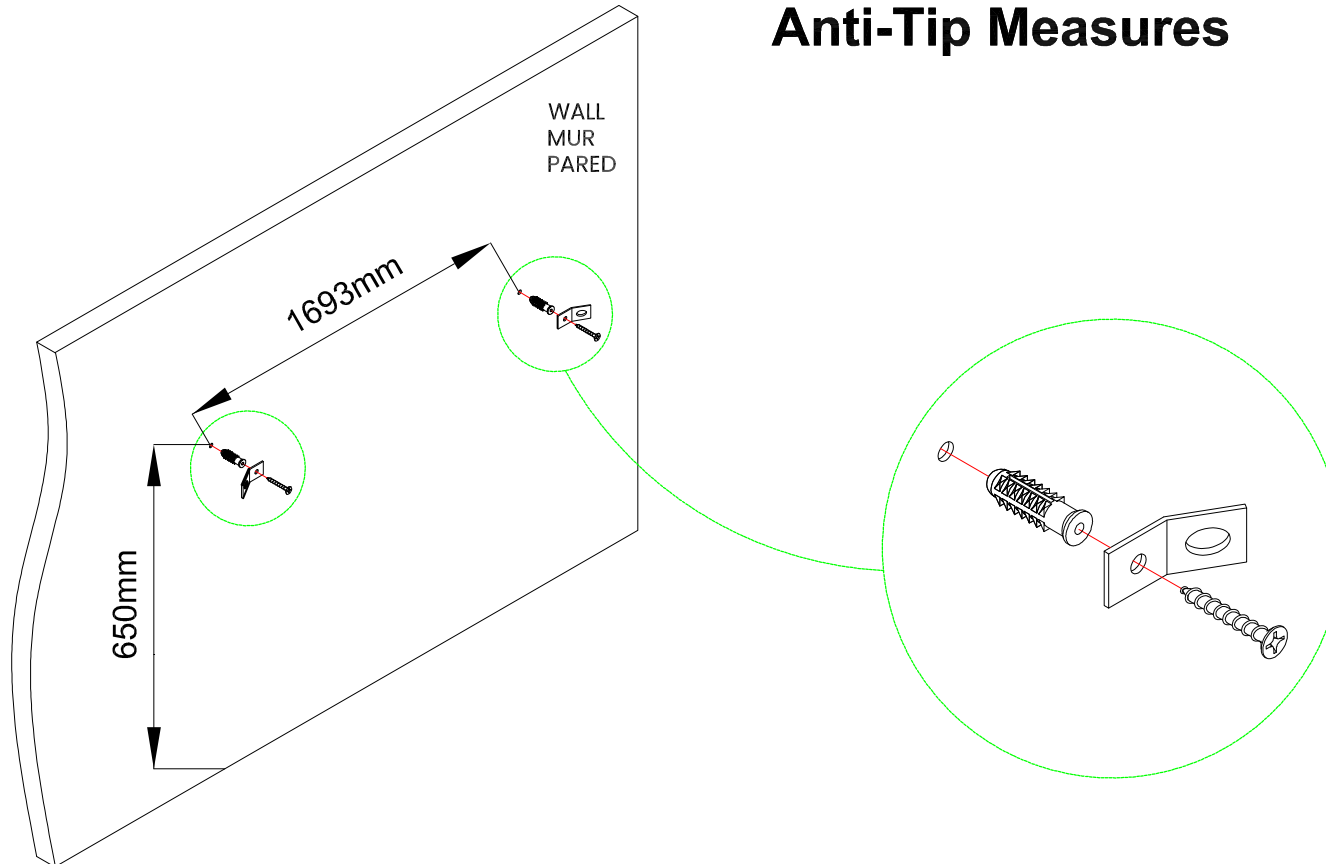

19

Anti-Tip Measures

If you're having difficulty, our friendly Customer Care team is always here to help. Call us at 1.336.861.0604 during business hours, email parts@comfortpointe.com.