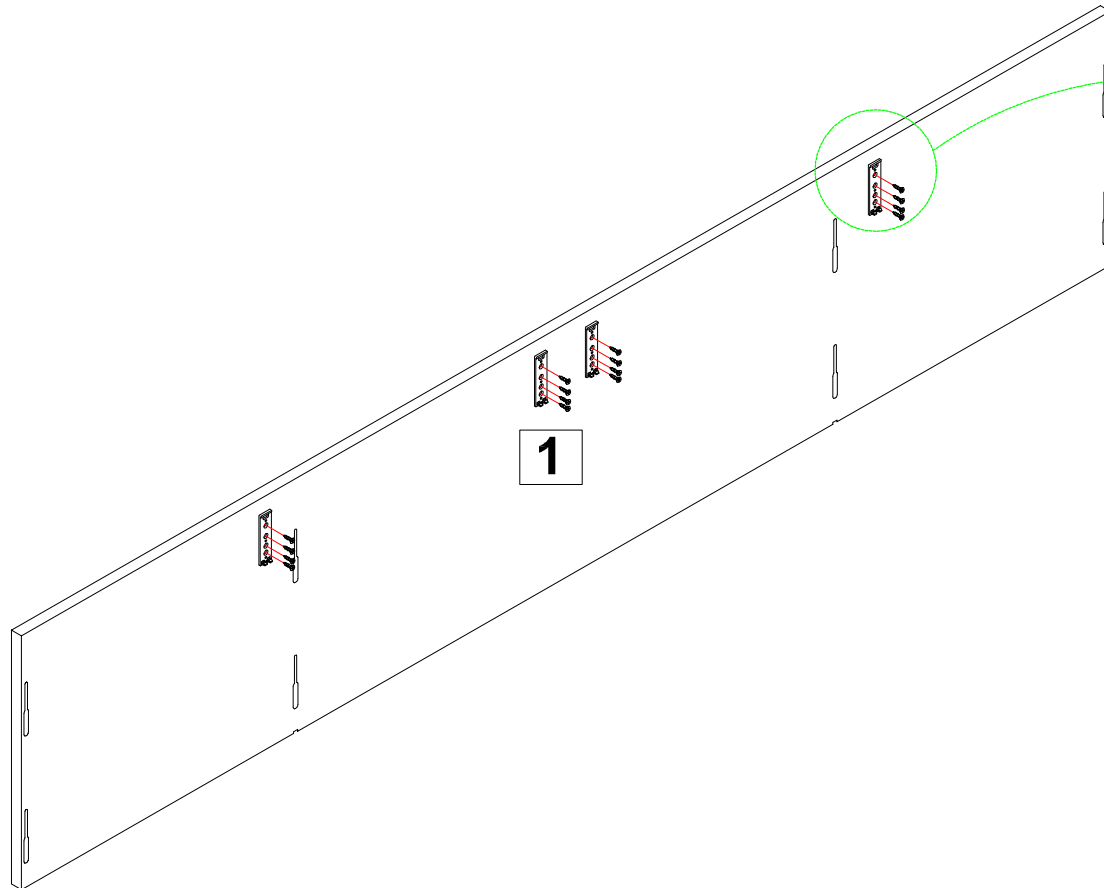

720475-26 TV CONSOLE

3

If you're having difficulty, our friendly Customer Care team is always here to help. Call us at 1.336.861.0604 during business hours, email parts@comfortpointe.com.