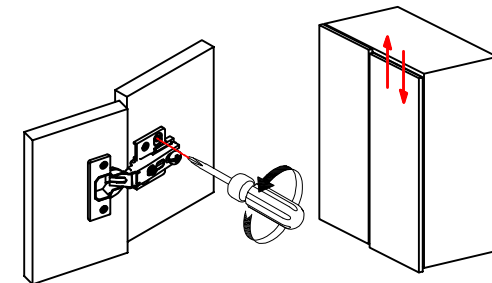

Scan the code to watch the instructional video of door adjustment

15

Our high Quality Euro hinges are 3-way adjustable:

Lateral Adjustment

Horizontal Adjustment

Vertical Adjustment

If you're having difficulty, our friendly Customer Care team is always here to help. Call us at 1.336.861.0604 during business hours, email parts@comfortpointe.com.